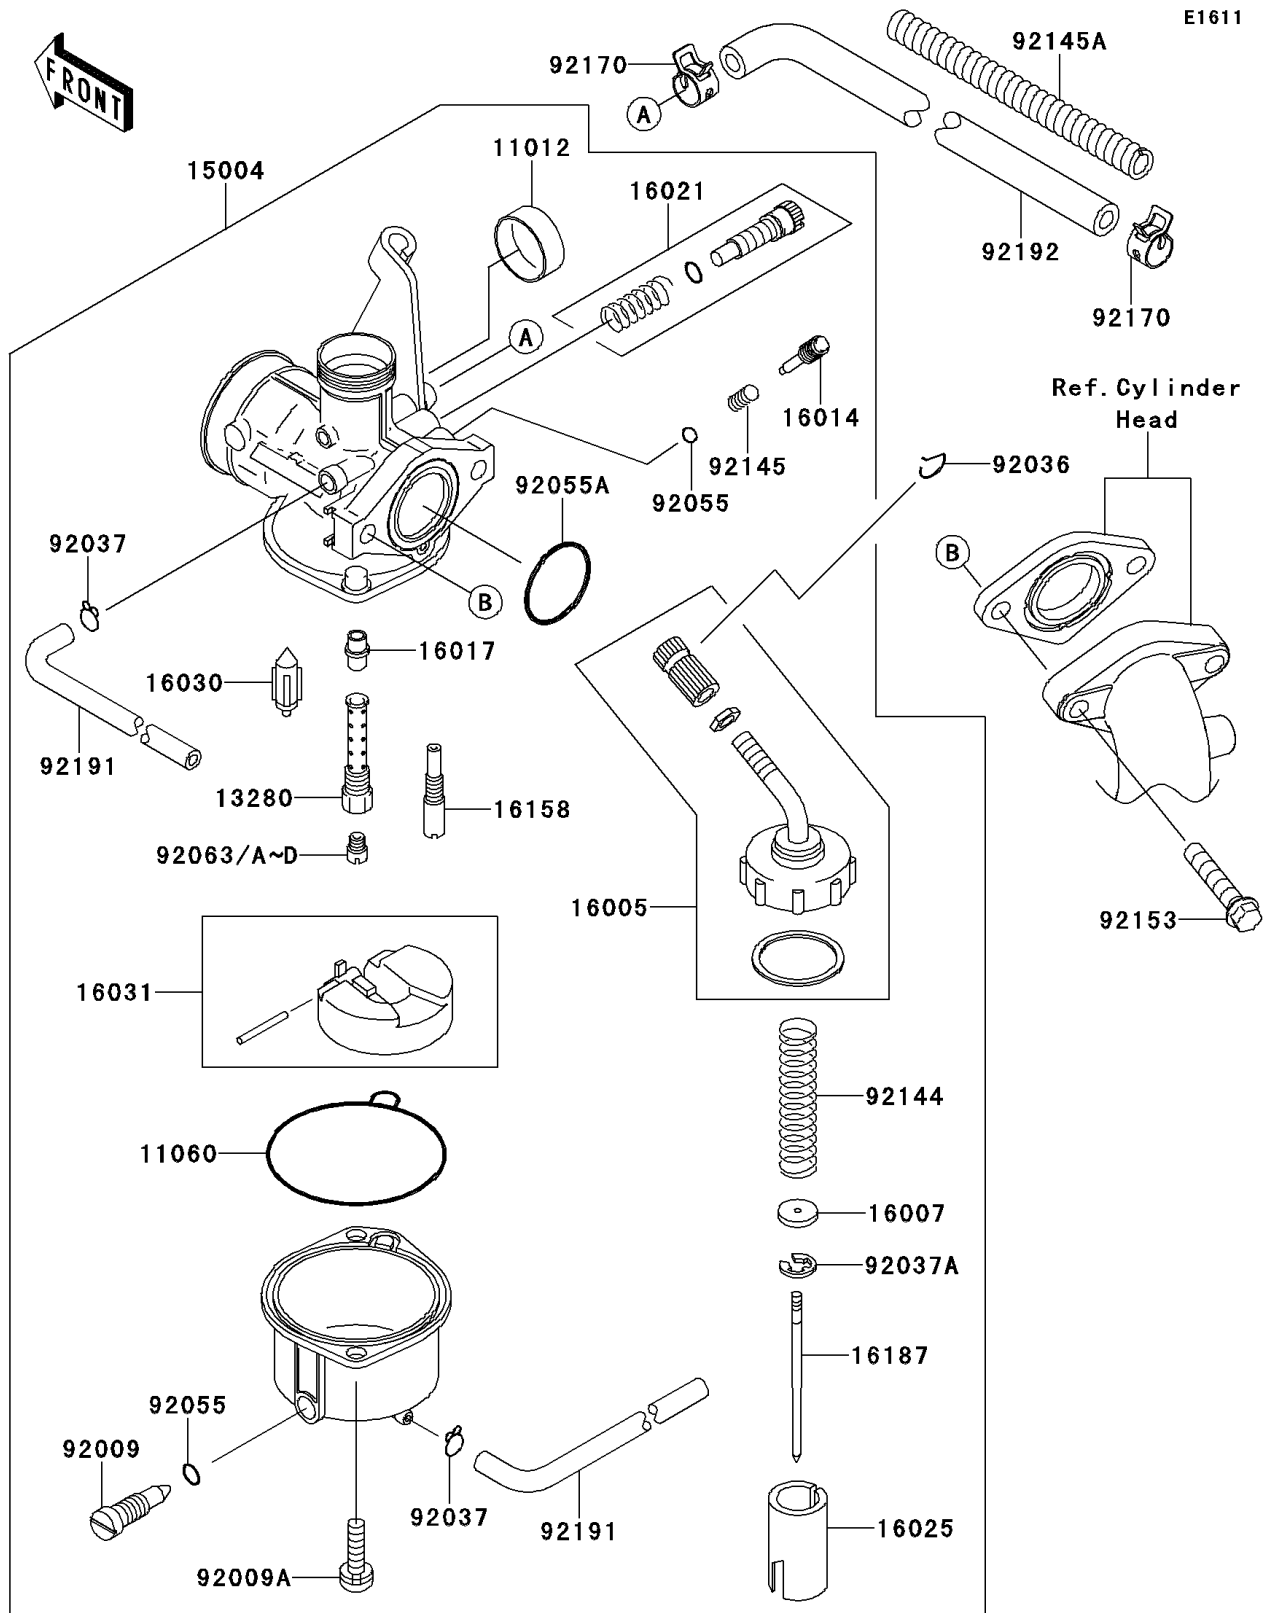

2013 KLX® 110L PARTS DIAGRAM

Carburetor

2013 KLX® 110L PARTS LIST

Carburetor

ITEM NAME	PART NUMBER	QUANTITY
CAP,CHOKE (Ref # 11012)	11012-1940	1
GASKET,FLOAT CHAMBER (Ref # 11060)	11060-1700	1
HOLDER,NEEDLE JET (Ref # 13280)	13280-0359	1
CARBURETOR-ASSY,PB18 (Ref # 15004)	15004-0065	1
TOP-CHAMBER (Ref # 16005)	16005-1091	1
SEAT-SPRING (Ref # 16007)	16007-1103	1
SCREW-PILOT AIR (Ref # 16014)	16014-0011	1
JET-NEEDLE (Ref # 16017)	16017-1434	1
SCREW-THROTTLE STOP (Ref # 16021)	16021-1241	1
VALVE-THROTTLE,CA3.0 (Ref # 16025)	16025-1209	1
VALVE-FLOAT,FLOAT (Ref # 16030)	16030-0002	1
FLOAT (Ref # 16031)	16031-1088	1
JET-SLOW,#40 (Ref # 16158)	16158-0005	1
NEEDLE-JET,NCFA (Ref # 16187)	16187-1228	1
SCREW,DRAIN (Ref # 92009)	92009-1057	1
SCREW (Ref # 92009A)	92009-1750	1
RING-SNAP (Ref # 92036)	92036-018	1
CLAMP,TUBE (Ref # 92037)	92037-1142	1
CLAMP,JET NEEDLE (Ref # 92037A)	92037-1401	1
RING-O (Ref # 92055)	92055-1053	1
RING-O (Ref # 92055A)	92055-1541	1
JET-MAIN,#78 (Ref # 92063)	92063-1393	1
JET-MAIN,#72 (Ref # 92063A)	92063-1394	1
JET-MAIN,#75 (Ref # 92063B)	92063-1395	1
JET-MAIN,#80 (Ref # 92063C)	92063-1396	1
JET-MAIN,#82 (Ref # 92063D)	92063-1397	1
SPRING,THROTTLE (Ref # 92144)	92144-1875	1
SPRING (Ref # 92145)	92145-0004	1
SPRING,HOSE PROTECTOR (Ref # 92145A)	92145-1481	1

2013 KLX®110L PARTS LIST

Carburetor

ITEM NAME	PART NUMBER	QUANTITY
BOLT,FLANGED-SMALL,6X28 (Ref # 92153)	92153-1309	1
CLAMP (Ref # 92170)	92170-1872	1
TUBE,3.5X6.5X418 (Ref # 92191)	92191-1735	1
TUBE,5.8X10.8X277 (Ref # 92192)	92192-0583	1