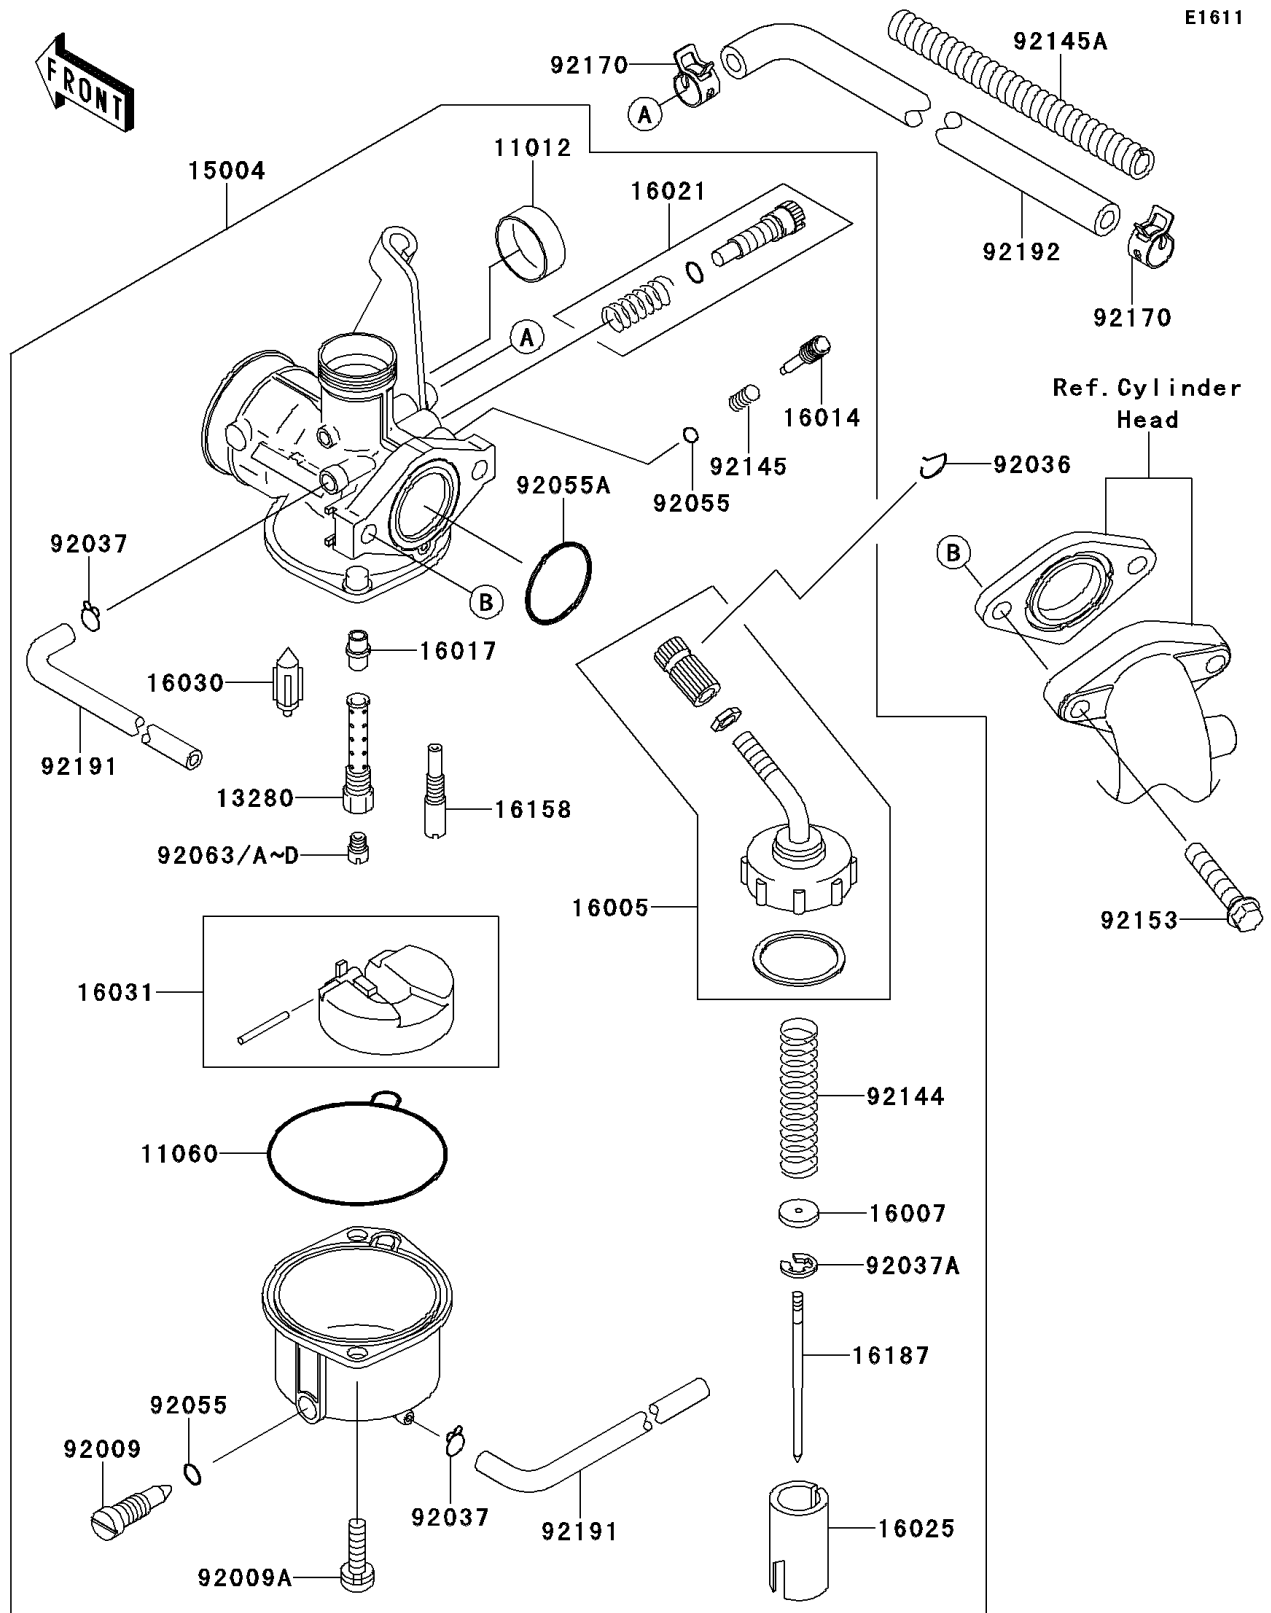

2010 KLX® 110L PARTS DIAGRAM

Carburetor

2010 KLX® 110L PARTS LIST

Carburetor

ITEM NAME	PART NUMBER	QUANTITY
CAP,CHOKE (Ref # 11012)	11012-1940	1
GASKET,FLOAT CHAMBER (Ref # 11060)	11060-1700	1
HOLDER,NEEDLE JET (Ref # 13280)	13280-0359	1
CARBURETOR-ASSY,PB18 (Ref # 15004)	15004-0065	1
TOP-CHAMBER (Ref # 16005)	16005-1091	1
SEAT-SPRING (Ref # 16007)	16007-1103	1
SCREW-PILOT AIR (Ref # 16014)	16014-0011	1
JET-NEEDLE (Ref # 16017)	16017-1434	1
SCREW-THROTTLE STOP (Ref # 16021)	16021-1241	1
VALVE-THROTTLE,CA3.0 (Ref # 16025)	16025-1209	1
VALVE-FLOAT,FLOAT (Ref # 16030)	16030-0002	1
FLOAT (Ref # 16031)	16031-1088	1
JET-SLOW,#40 (Ref # 16158)	16158-0005	1
NEEDLE-JET,NCFA (Ref # 16187)	16187-1228	1
SCREW,DRAIN (Ref # 92009)	92009-1057	1
SCREW (Ref # 92009A)	92009-1750	1
RING-SNAP (Ref # 92036)	92036-018	1
CLAMP,TUBE (Ref # 92037)	92037-1142	1
CLAMP,JET NEEDLE (Ref # 92037A)	92037-1401	1
RING-O (Ref # 92055)	92055-1053	1
RING-O (Ref # 92055A)	92055-1541	1
JET-MAIN,#78 (Ref # 92063)	92063-1393	1
JET-MAIN,#72 (Ref # 92063A)	92063-1394	1
JET-MAIN,#75 (Ref # 92063B)	92063-1395	1
JET-MAIN,#80 (Ref # 92063C)	92063-1396	1
JET-MAIN,#82 (Ref # 92063D)	92063-1397	1
SPRING,THROTTLE (Ref # 92144)	92144-1875	1
SPRING (Ref # 92145)	92145-0004	1
SPRING,HOSE PROTECTOR (Ref # 92145A)	92145-1481	1

2010 KLX®110L PARTS LIST

Carburetor

ITEM NAME	PART NUMBER	QUANTITY
BOLT,FLANGED-SMALL,6X28 (Ref # 92153)	92153-1309	1
CLAMP (Ref # 92170)	92170-1872	1
TUBE,3.5X6.5X418 (Ref # 92191)	92191-1735	1
TUBE,5.8X10.8X277 (Ref # 92192)	92192-0583	1