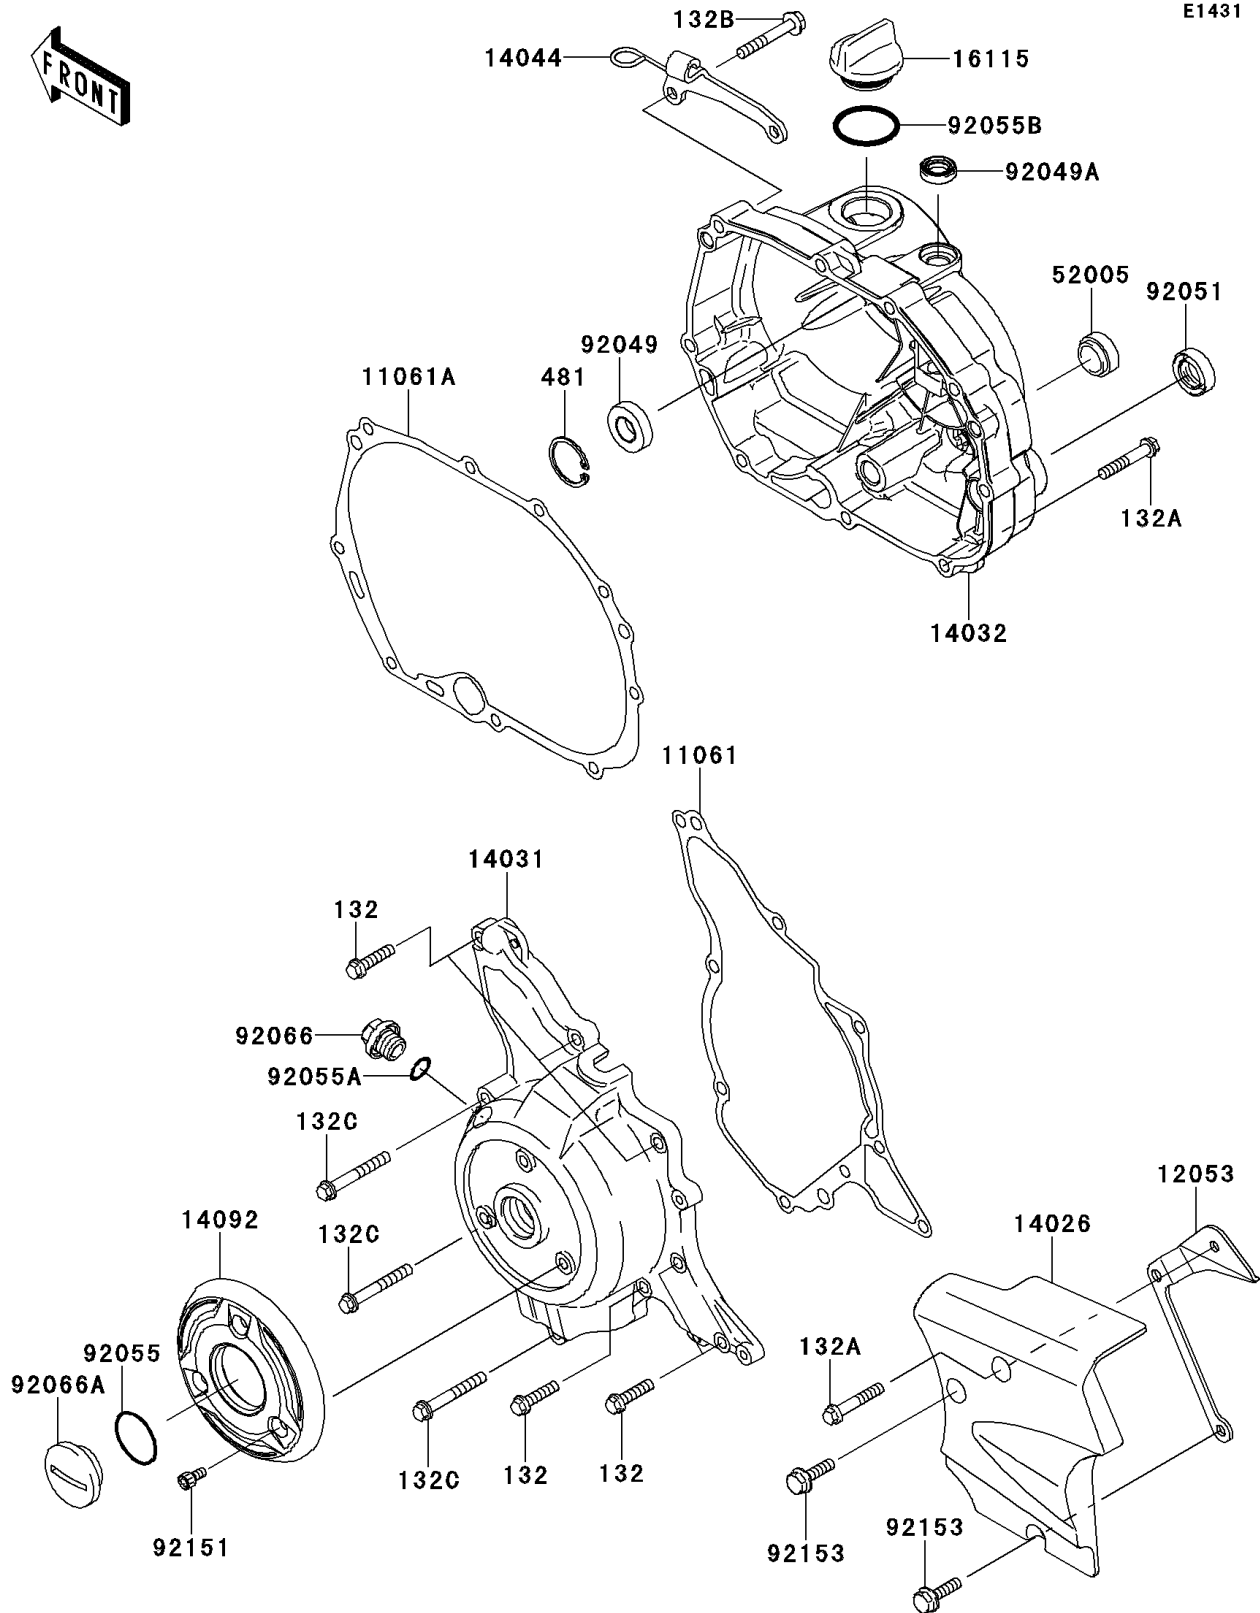

2013 KLX® 110L PARTS DIAGRAM

Engine Cover(s)

E1431

2013 KLX®110L PARTS LIST

Engine Cover(s)

ITEM NAME	PART NUMBER	QUANTITY
BOLT-FLANGED-SMALL,6X25 (Ref # 132)	132BD0625	1
BOLT-FLANGED-SMALL,6X35 (Ref # 132A)	132BD0635	1
BOLT-FLANGED-SMALL,6X40 (Ref # 132B)	132BD0640	1
BOLT-FLANGED-SMALL,6X45 (Ref # 132C)	132BD0645	1
CIRCLIP-TYPE-C,28MM (Ref # 481)	481J2800	1
GASKET,GENERATOR COVER (Ref # 11061)	11061-0257	1
GASKET,CLUTCH COVER (Ref # 11061A)	11061-0426	1
GUIDE-CHAIN (Ref # 12053)	12053-0164	1
COVER-CHAIN (Ref # 14026)	14026-0070	1
COVER-GENERATOR,SILVER (Ref # 14031)	14031-0119-GS	1
COVER-CLUTCH (Ref # 14032)	14032-0138	1
HOLDER-CABLE (Ref # 14044)	14044-0043	1
COVER (Ref # 14092)	14092-0029	1
CAP-OIL FILLER (Ref # 16115)	16115-1068	1
GAUGE,OIL LEVEL (Ref # 52005)	52005-0019	1
SEAL-OIL,S 12 28 7 HS (Ref # 92049)	92049-0051	1
SEAL-OIL,12X20X5.5 (Ref # 92049A)	92049-0150	1
SEAL-OIL,TB16267 (Ref # 92051)	92051-003	1
RING-O,25.7X2.4 (Ref # 92055)	92055-0154	1
RING-O,14.8X2.4 (Ref # 92055A)	92055-0194	1
RING-O,31.5X2.6 (Ref # 92055B)	92055-049	1
PLUG,14X10 (Ref # 92066)	92066-0724	1
PLUG,GENERATOR COVER CAP (Ref # 92066A)	92066-1565	1
BOLT,SOCKET,5X10 (Ref # 92151)	92151-1212	1
BOLT,6X20 (Ref # 92153)	92153-1184	1