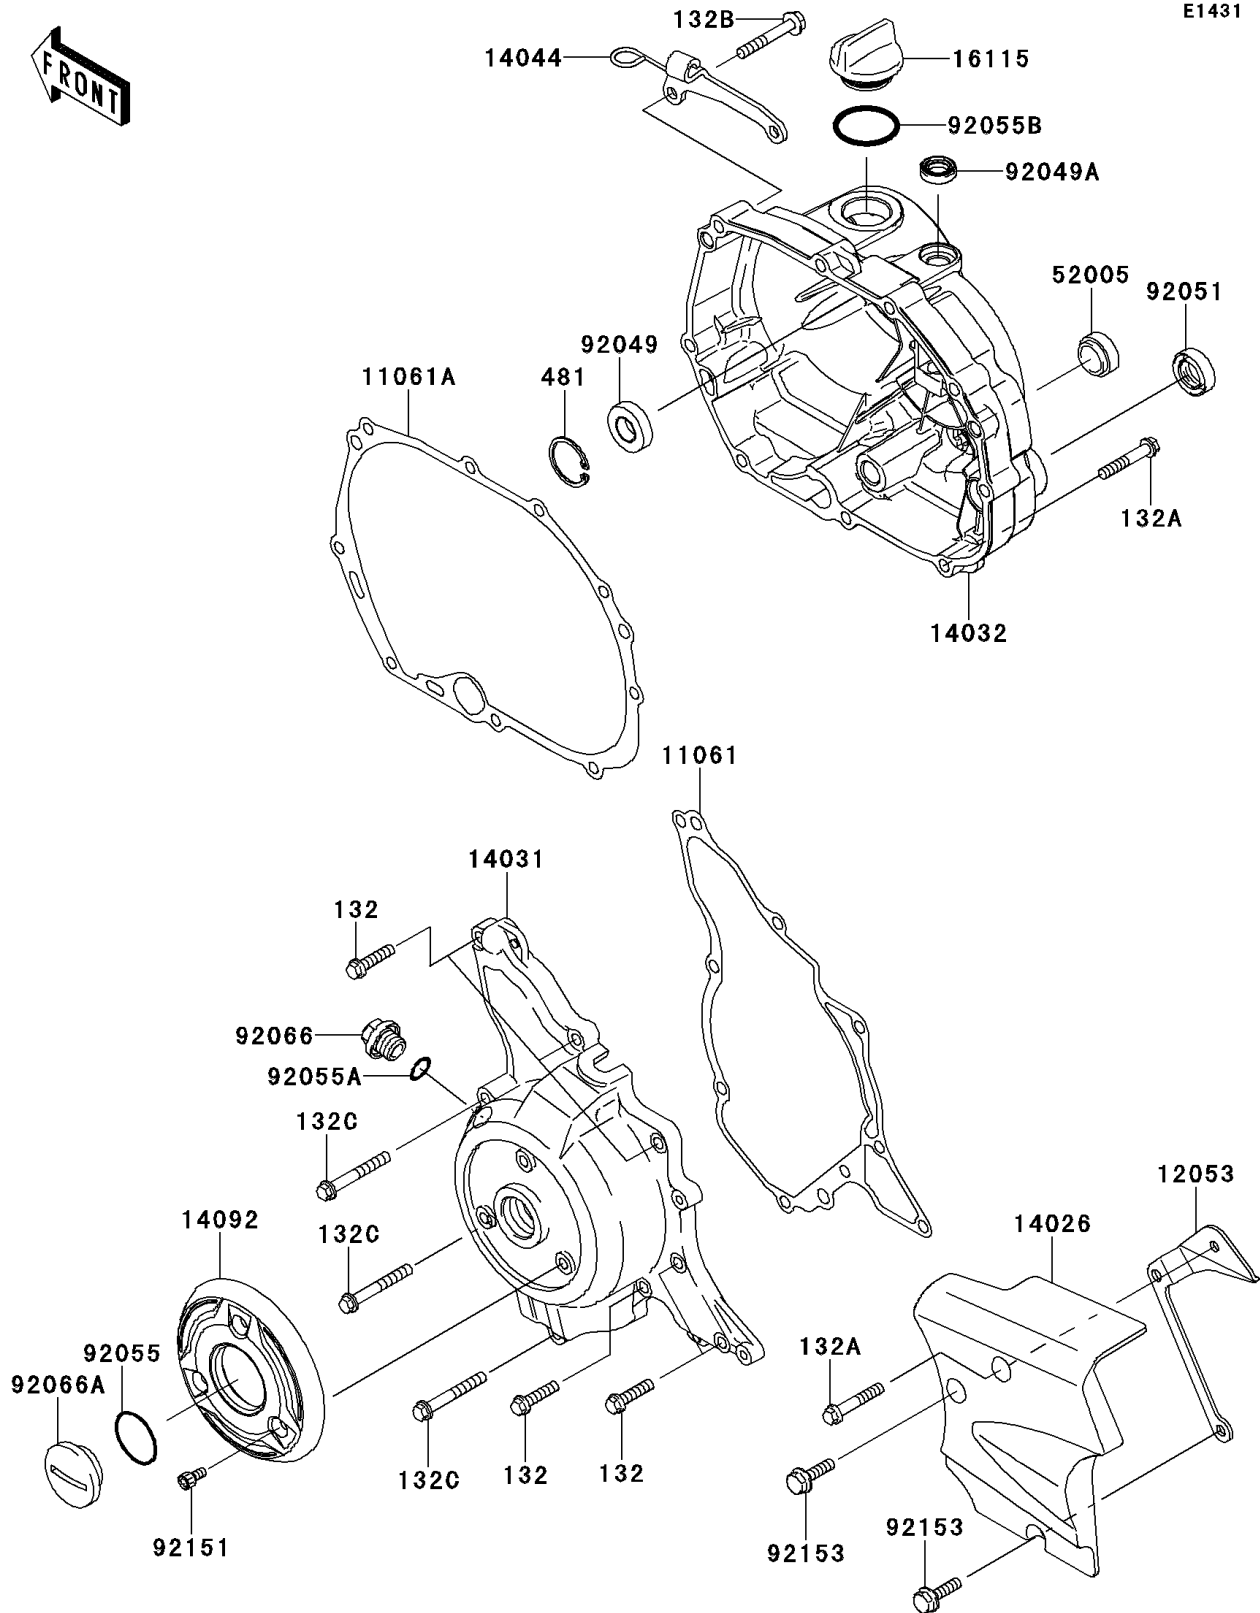

2010 KLX® 110L PARTS DIAGRAM

Engine Cover(s)

E1431

2010 KLX® 110L PARTS LIST

Engine Cover(s)

ITEM NAME	PART NUMBER	QUANTITY
BOLT-FLANGED-SMALL,6X25 (Ref # 132)	132BD0625	1
BOLT-FLANGED-SMALL,6X35 (Ref # 132A)	132BD0635	1
BOLT-FLANGED-SMALL,6X40 (Ref # 132B)	132BD0640	1
BOLT-FLANGED-SMALL,6X45 (Ref # 132C)	132BD0645	1
CIRCLIP-TYPE-C,28MM (Ref # 481)	481J2800	1
GASKET,GENERATOR COVER (Ref # 11061)	11061-0257	1
GASKET,CLUTCH COVER (Ref # 11061A)	11061-0426	1
GUIDE-CHAIN (Ref # 12053)	12053-0164	1
COVER-CHAIN (Ref # 14026)	14026-0070	1
COVER-GENERATOR,SILVER (Ref # 14031)	14031-0119-GS	1
COVER-CLUTCH (Ref # 14032)	14032-0138	1
HOLDER-CABLE (Ref # 14044)	14044-0043	1
COVER (Ref # 14092)	14092-0029	1
CAP-OIL FILLER (Ref # 16115)	16115-1068	1
GAUGE,OIL LEVEL (Ref # 52005)	52005-0019	1
SEAL-OIL,S 12 28 7 HS (Ref # 92049)	92049-0051	1
SEAL-OIL,12X20X5.5 (Ref # 92049A)	92049-0150	1
SEAL-OIL,TB16267 (Ref # 92051)	92051-003	1
RING-O,25.7X2.4 (Ref # 92055)	92055-0154	1
RING-O,14.8X2.4 (Ref # 92055A)	92055-0194	1
RING-O,31.5X2.6 (Ref # 92055B)	92055-049	1
PLUG,14X10 (Ref # 92066)	92066-0724	1
PLUG,GENERATOR COVER CAP (Ref # 92066A)	92066-1565	1
BOLT,SOCKET,5X10 (Ref # 92151)	92151-1212	1
BOLT,6X20 (Ref # 92153)	92153-1184	1