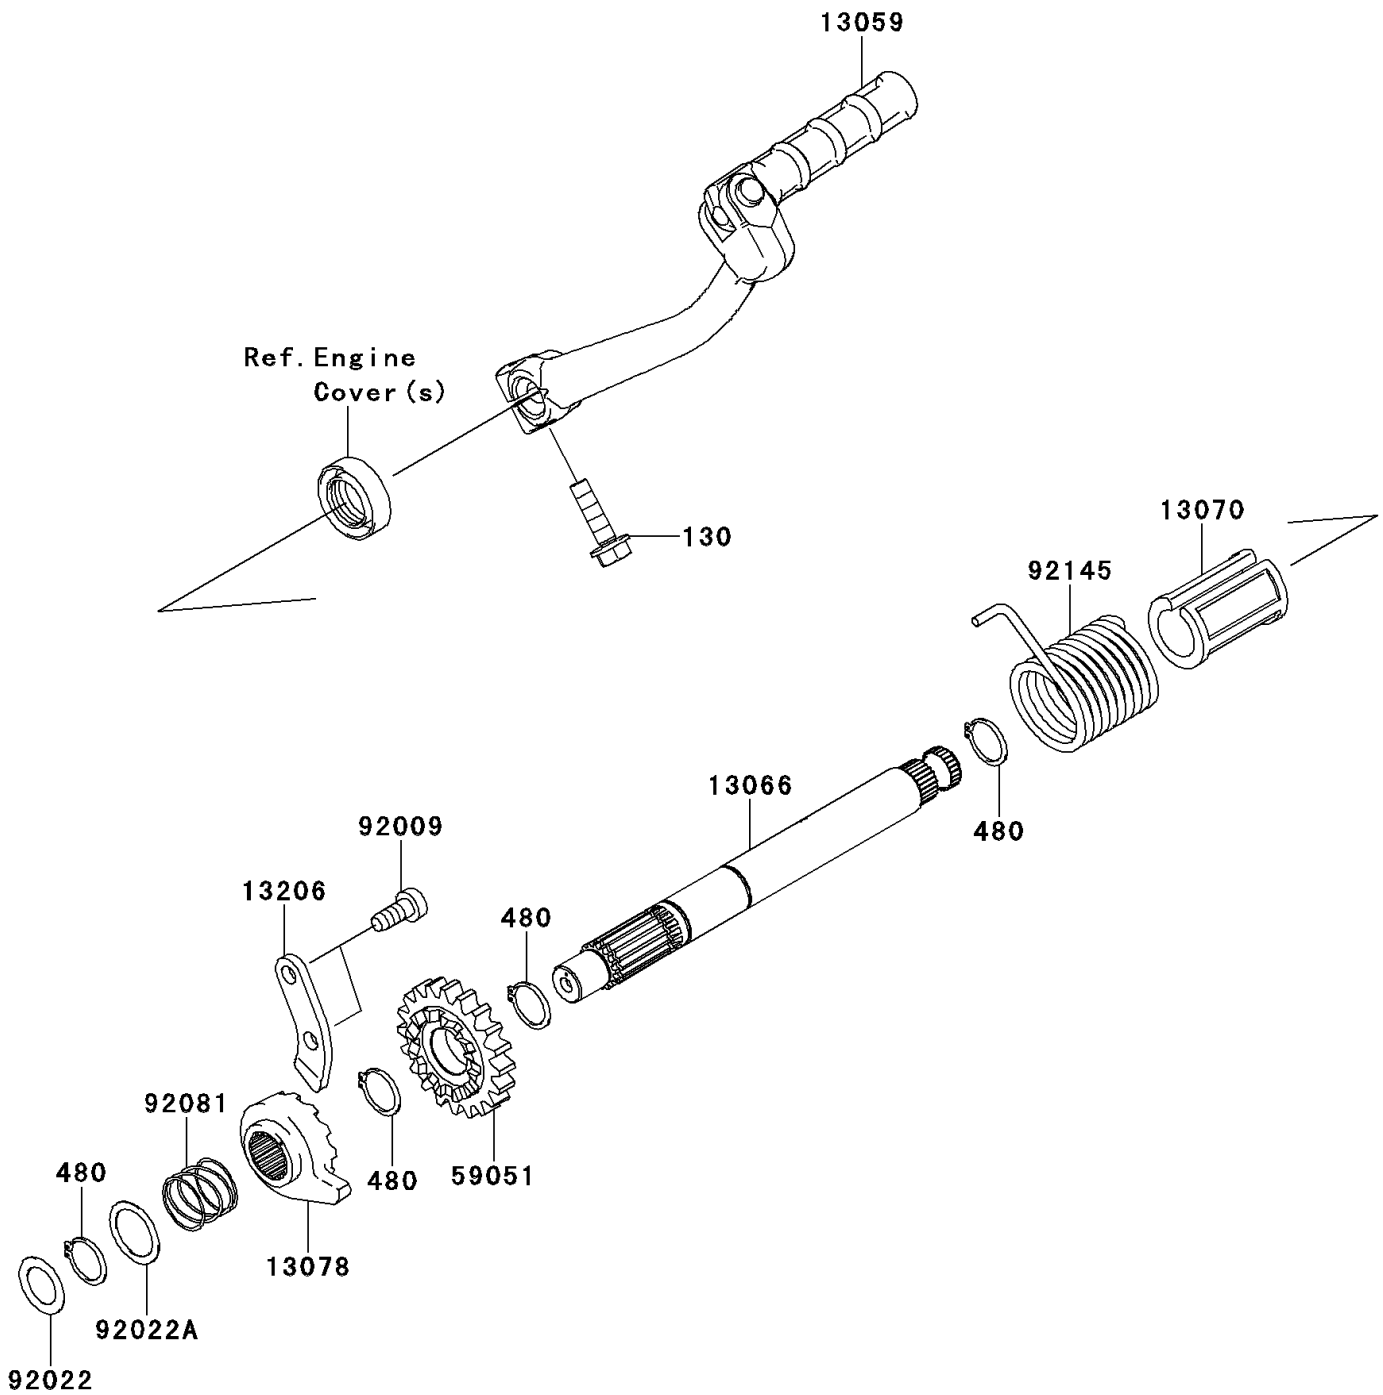

2013 KLX® 110L PARTS DIAGRAM

Kickstarter Mechanism

E1340

2013 KLX® 110L PARTS LIST

Kickstarter Mechanism

ITEM NAME	PART NUMBER	QUANTITY
BOLT-FLANGED,6X22 (Ref # 130)	130CA0622	1
CIRCLIP-TYPE-C,16MM (Ref # 480)	480J1600	1
LEVER-KICK (Ref # 13059)	13059-0046	1
SHAFT-KICK (Ref # 13066)	13066-1108	1
GUIDE,KICK SHAFT (Ref # 13070)	13070-1035	1
RATCHET (Ref # 13078)	13078-1069	1
GUIDE-KICK (Ref # 13206)	13206-1006	1
GEAR-SPUR,KICK STARTER,22T (Ref # 59051)	59051-1404	1
SCREW,TAPPING (Ref # 92009)	92009-1104	1
WASHER,13.2X20X0.5 (Ref # 92022)	92022-1224	1
WASHER,16.8X22X0.5 (Ref # 92022A)	92022-315	1
SPRING,RATCHET (Ref # 92081)	92081-122	1
SPRING,KICK STARTER (Ref # 92145)	92145-0626	1