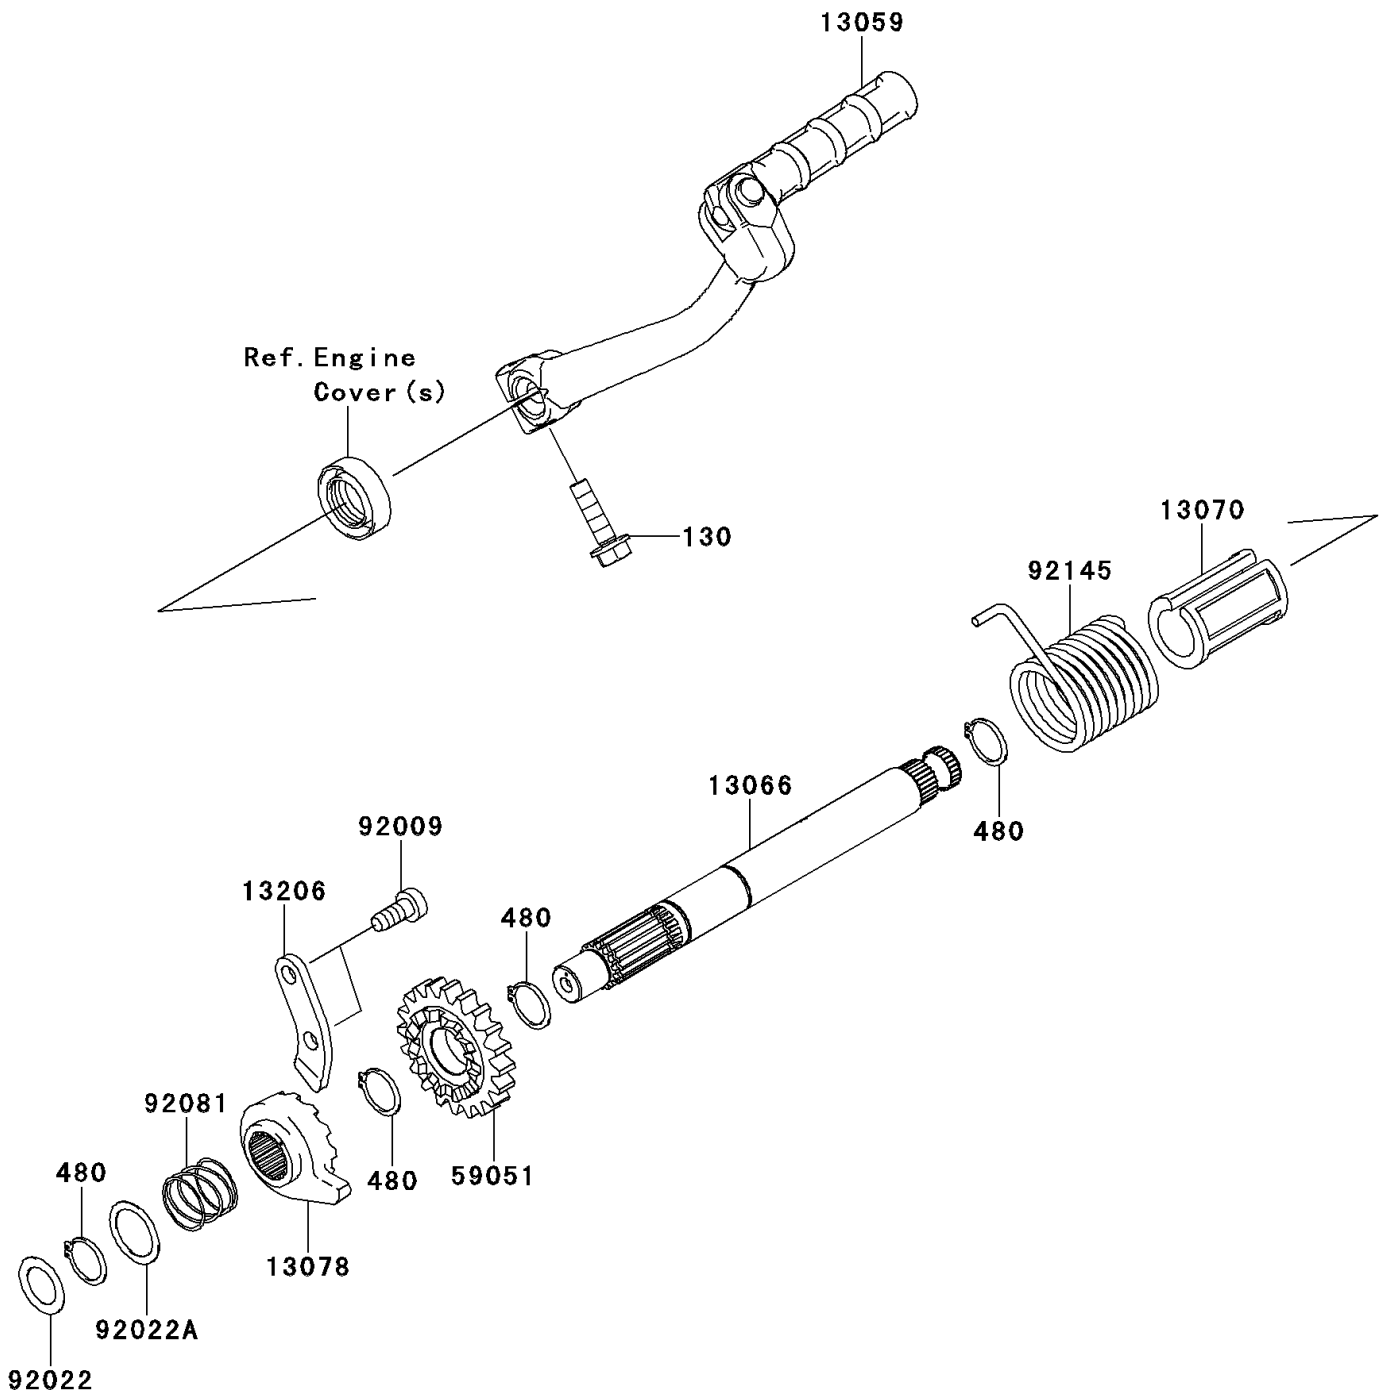

## 2010 KLX® 110L PARTS DIAGRAM

Kickstarter Mechanism

E1340

## 2010 KLX® 110L PARTS LIST

Kickstarter Mechanism

ITEM NAME	PART NUMBER	QUANTITY
BOLT-FLANGED,6X22 (Ref # 130)	130CA0622	1
CIRCLIP-TYPE-C,16MM (Ref # 480)	480J1600	1
LEVER-KICK (Ref # 13059)	13059-0046	1
SHAFT-KICK (Ref # 13066)	13066-1108	1
GUIDE,KICK SHAFT (Ref # 13070)	13070-1035	1
RATCHET (Ref # 13078)	13078-1069	1
GUIDE-KICK (Ref # 13206)	13206-1006	1
GEAR-SPUR,KICK STARTER,22T (Ref # 59051)	59051-1404	1
SCREW,TAPPING (Ref # 92009)	92009-1104	1
WASHER,13.2X20X0.5 (Ref # 92022)	92022-1224	1
WASHER,16.8X22X0.5 (Ref # 92022A)	92022-315	1
SPRING,RATCHET (Ref # 92081)	92081-122	1
SPRING,KICK STARTER (Ref # 92145)	92145-0626	1