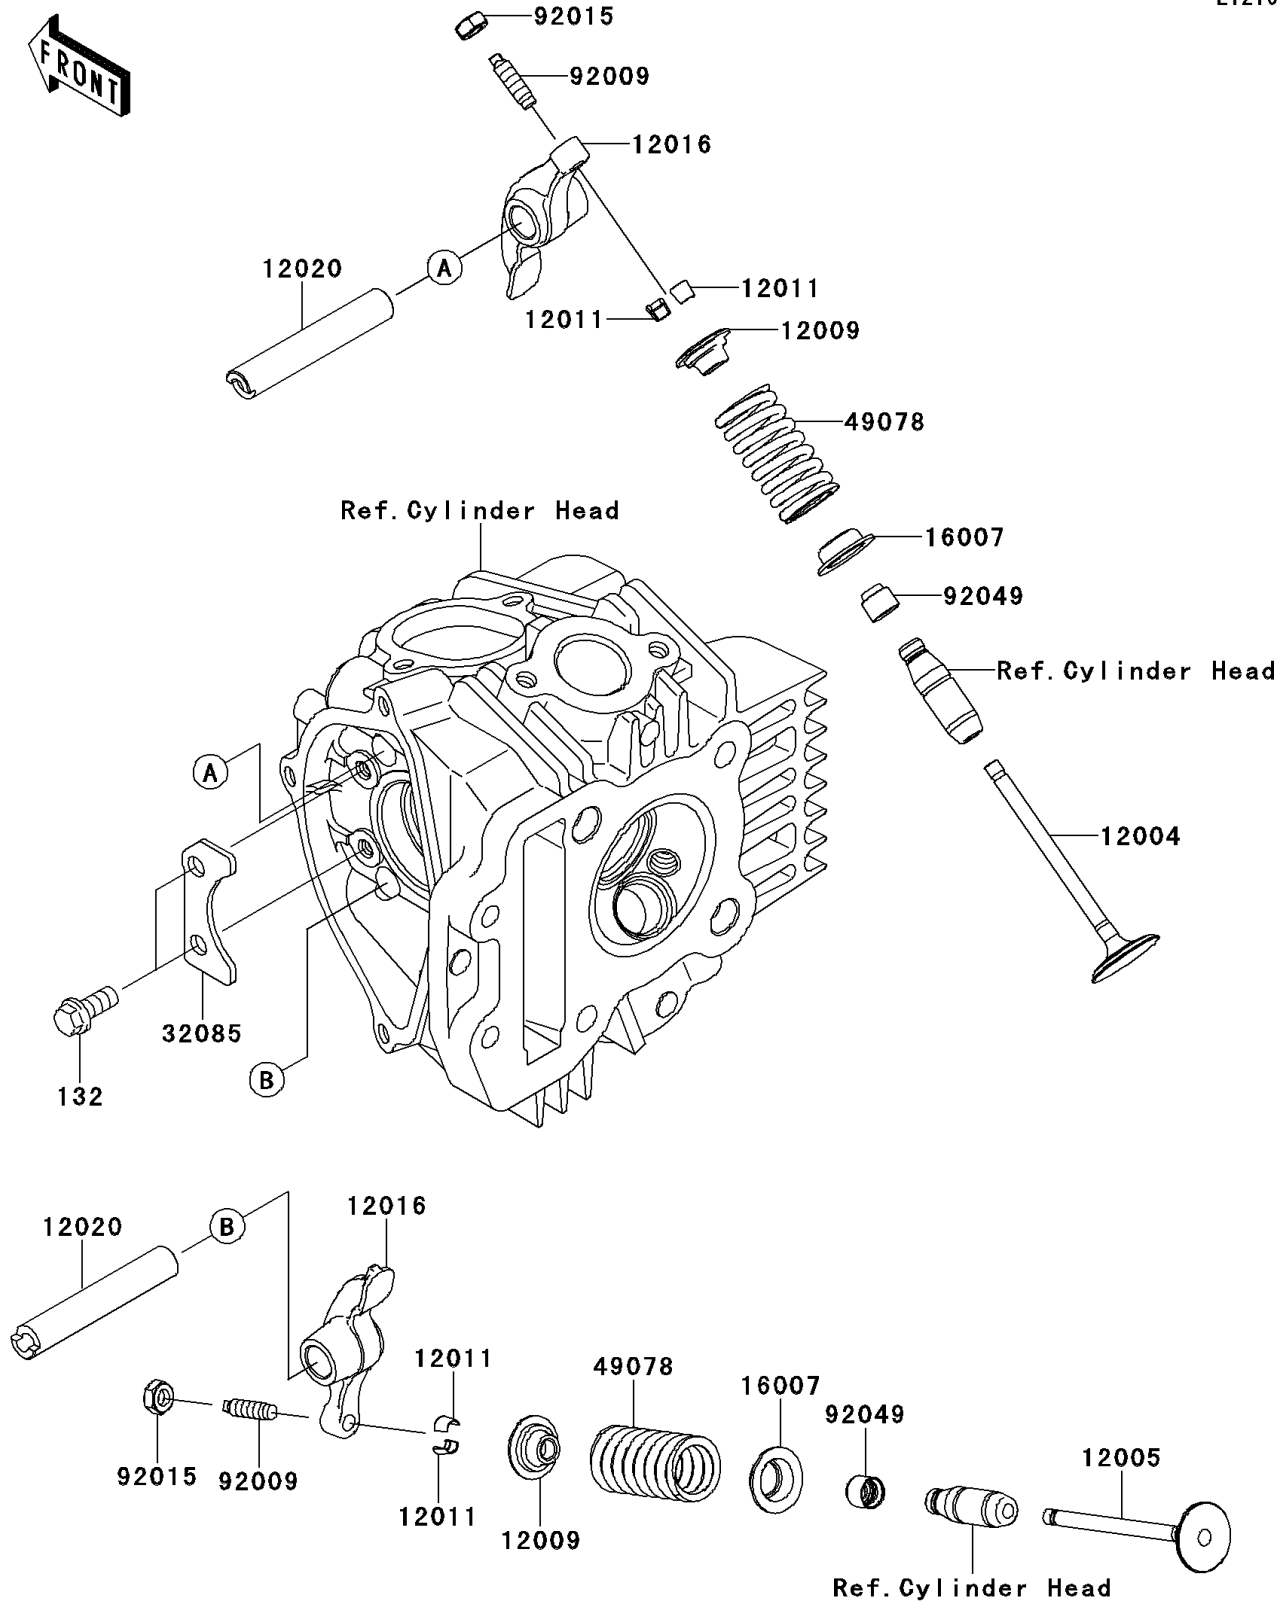

2013 KLX® 110L PARTS DIAGRAM

Valve(s)

E1210

2013 KLX® 110L PARTS LIST

Valve(s)

ITEM NAME	PART NUMBER	QUANTITY
BOLT-FLANGED-SMALL,6X14 (Ref # 132)	132BA0614	1
VALVE-INTAKE (Ref # 12004)	12004-0045	1
VALVE-EXHAUST (Ref # 12005)	12005-0058	1
RETAINER-VALVE SPRING (Ref # 12009)	12009-1073	1
COLLET (Ref # 12011)	12011-1053	1
ARM-ROCKER (Ref # 12016)	12016-0001	1
SHAFT-ROCKER (Ref # 12020)	12020-0010	1
SEAT-SPRING,VALVE (Ref # 16007)	16007-1187	1
STOPPER (Ref # 32085)	32085-0107	1
SPRING-ENGINE VALVE (Ref # 49078)	49078-1151	1
SCREW,VALVE ADJUST (Ref # 92009)	92009-1109	1
NUT,VALVE ADJUST LOCK (Ref # 92015)	92015-1137	1
SEAL-OIL,VSB 4.3 7.5 5.3 8.3 (Ref # 92049)	92049-1349	1