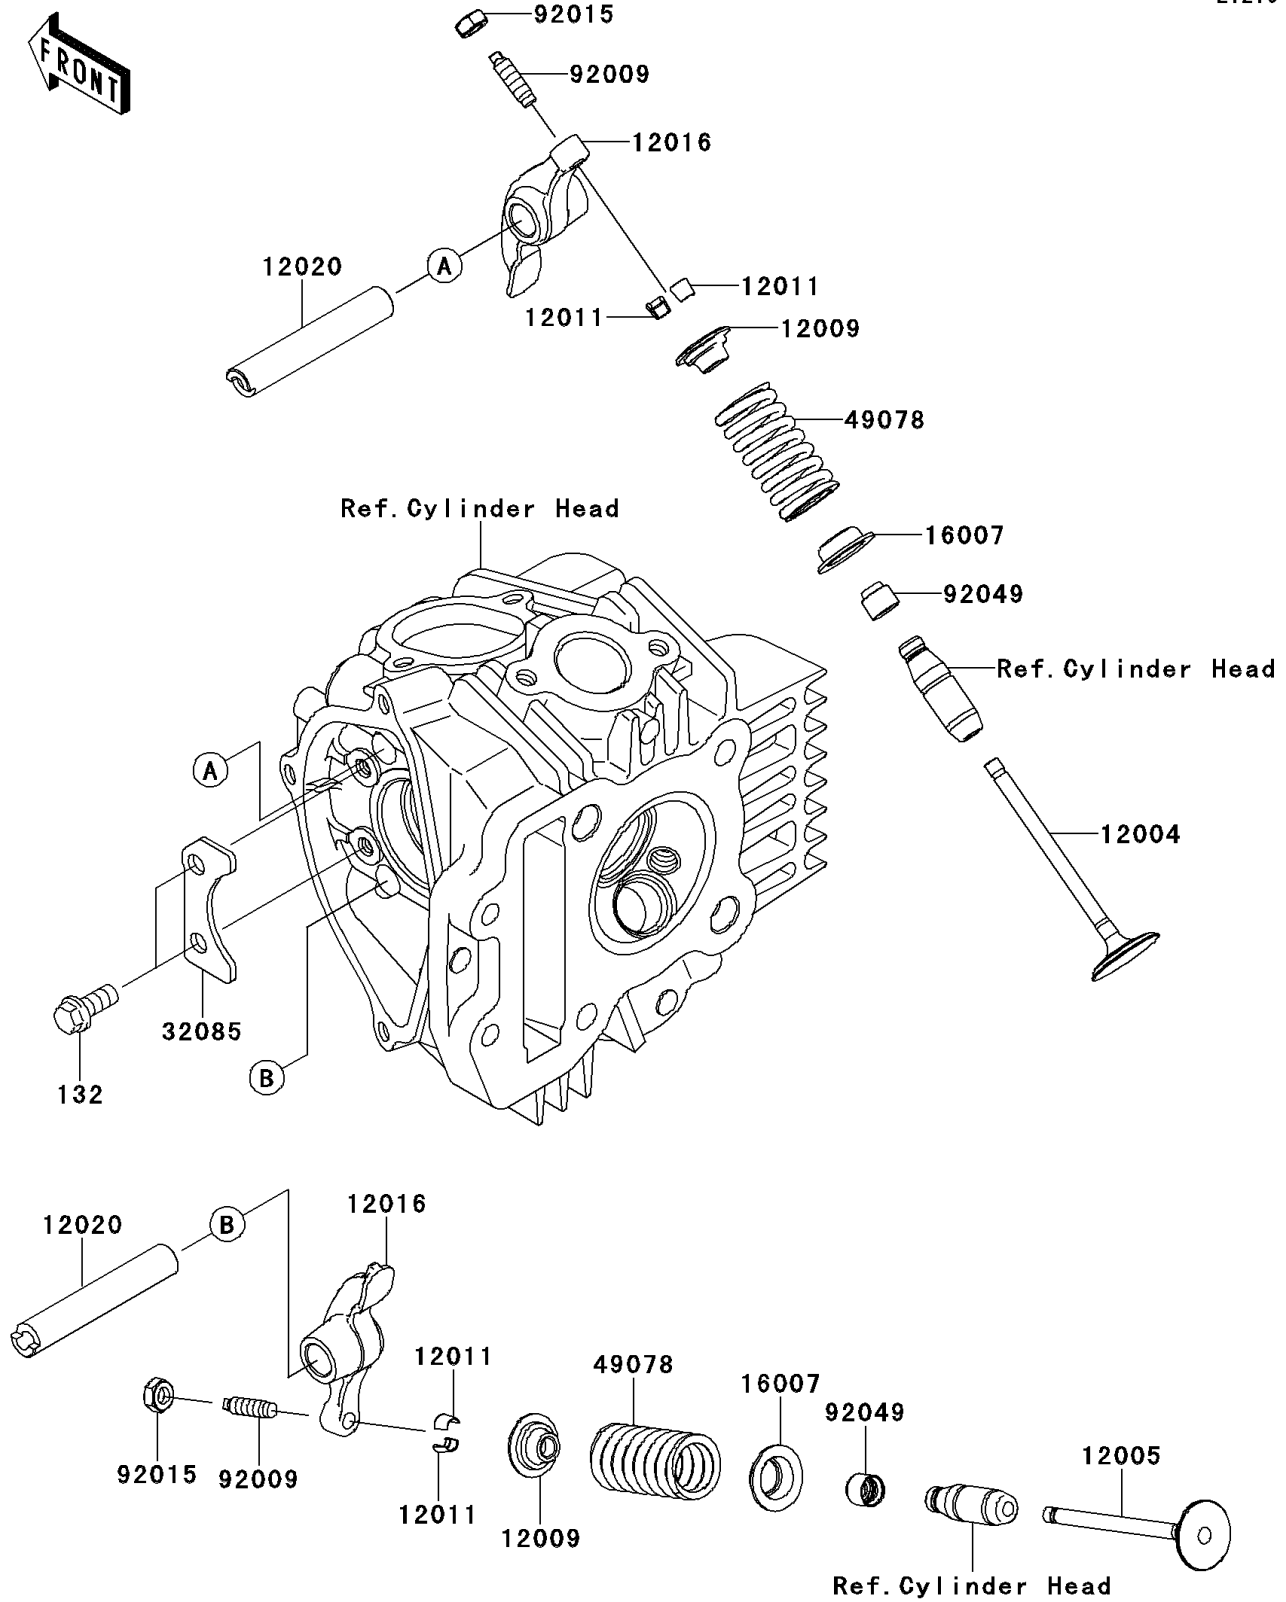

2010 KLX® 110L PARTS DIAGRAM

Valve(s)

E1210

2010 KLX® 110L PARTS LIST

Valve(s)

ITEM NAME	PART NUMBER	QUANTITY
BOLT-FLANGED-SMALL,6X14 (Ref # 132)	132BA0614	1
VALVE-INTAKE (Ref # 12004)	12004-0045	1
VALVE-EXHAUST (Ref # 12005)	12005-0058	1
RETAINER-VALVE SPRING (Ref # 12009)	12009-1073	1
COLLET (Ref # 12011)	12011-1053	1
ARM-ROCKER (Ref # 12016)	12016-0001	1
SHAFT-ROCKER (Ref # 12020)	12020-0010	1
SEAT-SPRING,VALVE (Ref # 16007)	16007-1187	1
STOPPER (Ref # 32085)	32085-0107	1
SPRING-ENGINE VALVE (Ref # 49078)	49078-1151	1
SCREW,VALVE ADJUST (Ref # 92009)	92009-1109	1
NUT,VALVE ADJUST LOCK (Ref # 92015)	92015-1137	1
SEAL-OIL,VSB 4.3 7.5 5.3 8.3 (Ref # 92049)	92049-1349	1