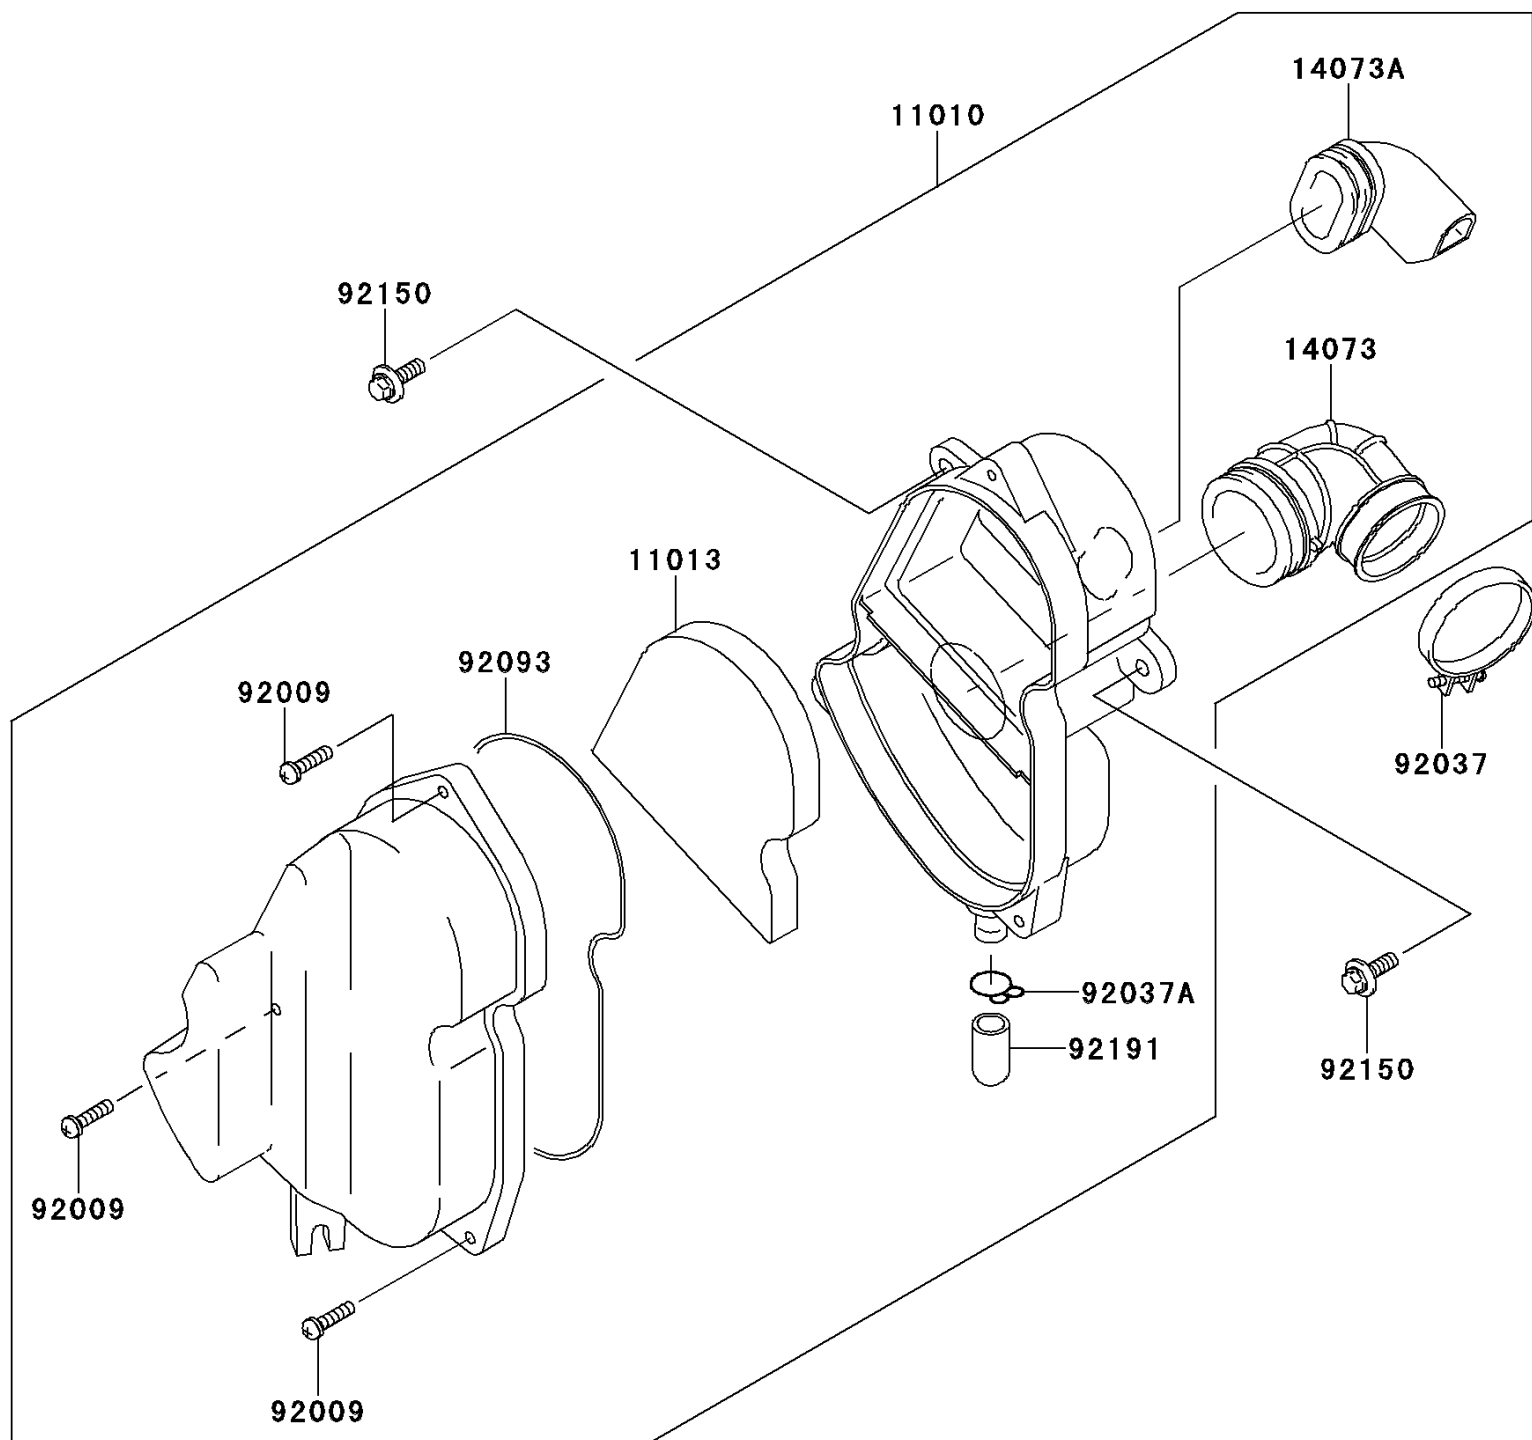

## 2013 KLX® 110L PARTS DIAGRAM

Air Cleaner

E1130

## 2013 KLX® 110L PARTS LIST

Air Cleaner

ITEM NAME	PART NUMBER	QUANTITY
FILTER-ASSY-AIR (Ref # 11010)	11010-1773	1
ELEMENT-AIR FILTER (Ref # 11013)	11013-1294	1
DUCT,CARBURETOR (Ref # 14073)	14073-1819	1
DUCT,IN (Ref # 14073A)	14073-1820	1
SCREW,M5X20 (Ref # 92009)	92009-1990	1
CLAMP (Ref # 92037)	92037-1305	1
CLAMP,14.5MM (Ref # 92037A)	92037-1900	1
SEAL,AIR CLEANER (Ref # 92093)	92093-1560	1
BOLT,FLANGED,6X20 (Ref # 92150)	92150-1339	1
TUBE (Ref # 92191)	92191-1704	1