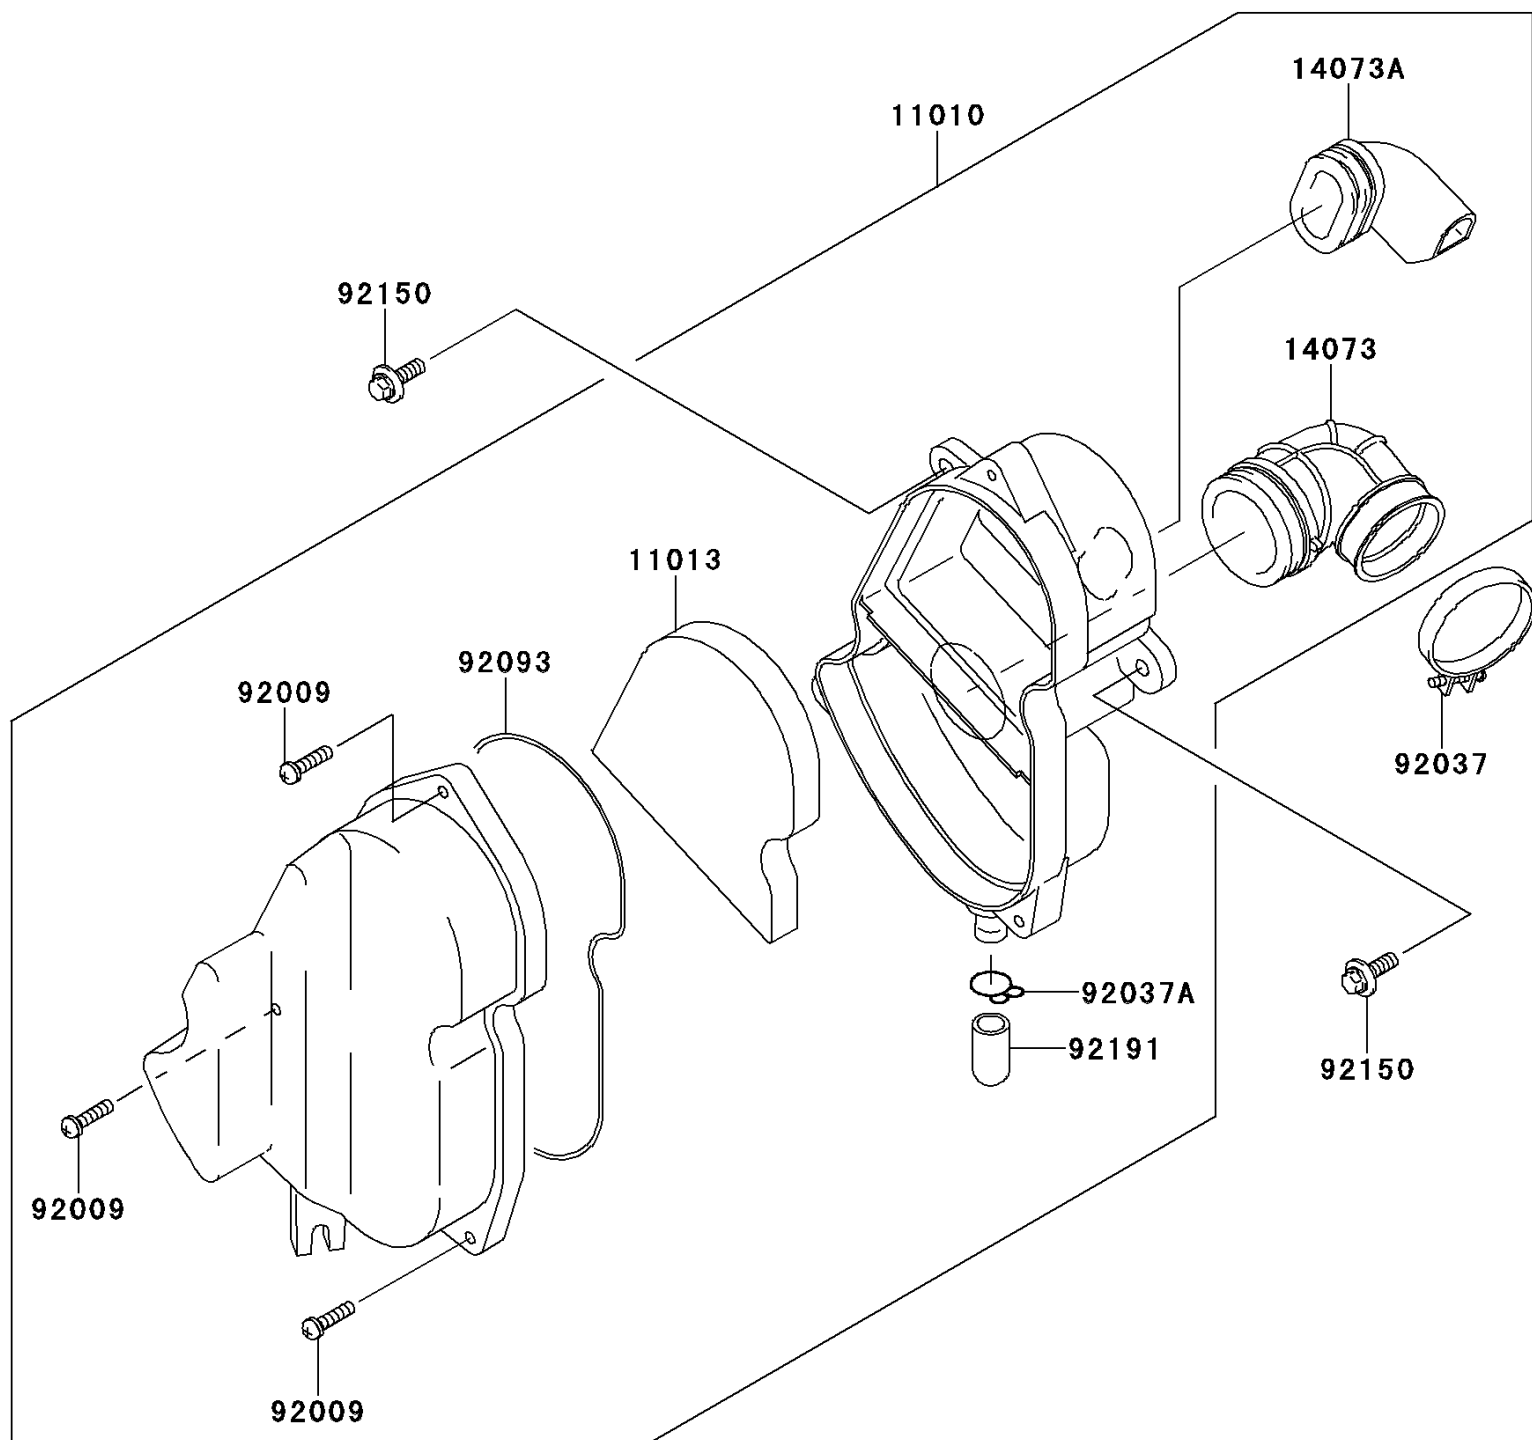

2010 KLX® 110L PARTS DIAGRAM

Air Cleaner

E1130

2010 KLX® 110L PARTS LIST

Air Cleaner

ITEM NAME	PART NUMBER	QUANTITY
FILTER-ASSY-AIR (Ref # 11010)	11010-1773	1
ELEMENT-AIR FILTER (Ref # 11013)	11013-1294	1
DUCT,CARBURETOR (Ref # 14073)	14073-1819	1
DUCT,IN (Ref # 14073A)	14073-1820	1
SCREW,M5X20 (Ref # 92009)	92009-1990	1
CLAMP (Ref # 92037)	92037-1305	1
CLAMP,14.5MM (Ref # 92037A)	92037-1900	1
SEAL,AIR CLEANER (Ref # 92093)	92093-1560	1
BOLT,FLANGED,6X20 (Ref # 92150)	92150-1339	1
TUBE (Ref # 92191)	92191-1704	1