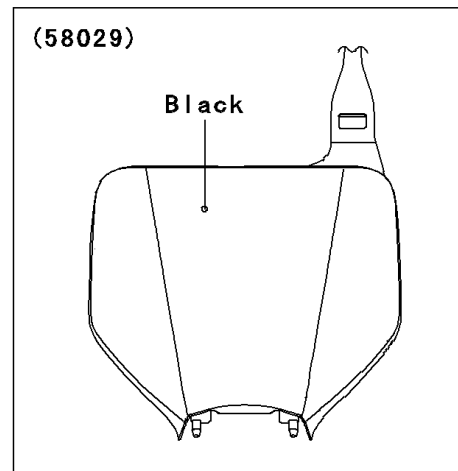

2008 KX™ 250F PARTS DIAGRAM

Accessory

F2910

W0D

2008 KX™ 250F PARTS LIST

Accessory

ITEM NAME	PART NUMBER	QUANTITY
PLATE-NUMBER,F.BLACK (Ref # 58029)	58029-0003-6Z	1
BOLT,6X12 (Ref # 92153)	92153-0503	1