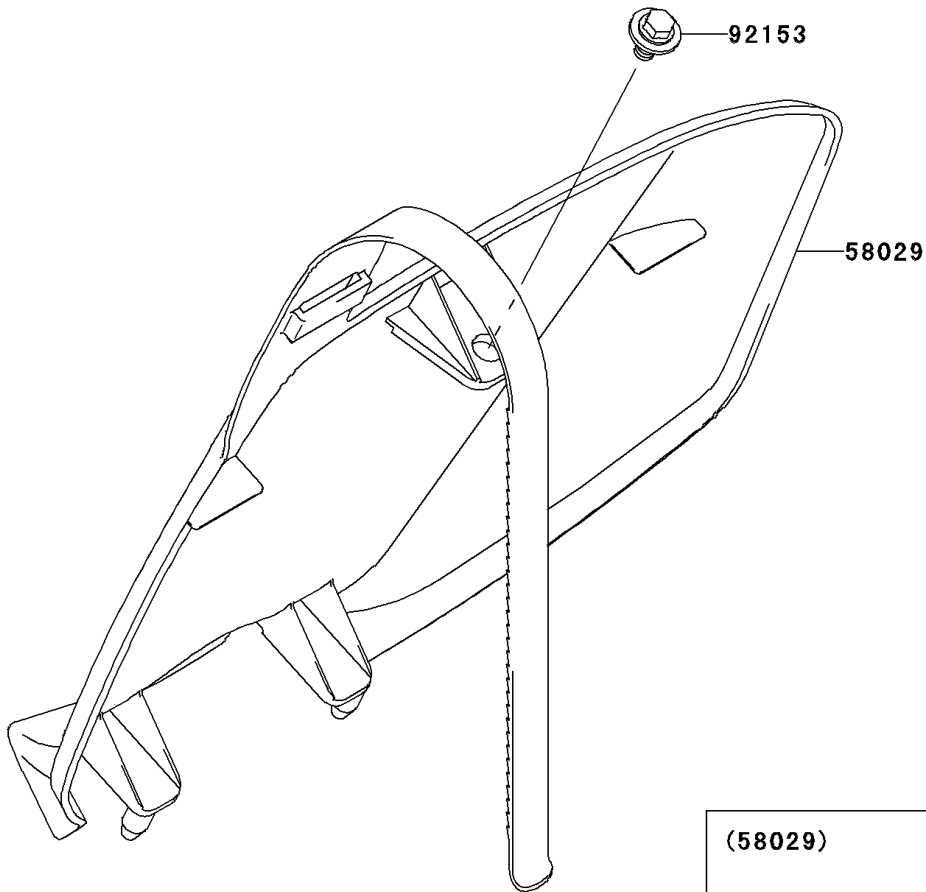

2008 KX™ 250F PARTS DIAGRAM

Accessory

F2910

W0D

2008 KX™ 250F PARTS LIST

Accessory

ITEM NAME	PART NUMBER	QUANTITY
PLATE-NUMBER,F.BLACK (Ref # 58029)	58029-0003-6Z	1
BOLT,6X12 (Ref # 92153)	92153-0503	1