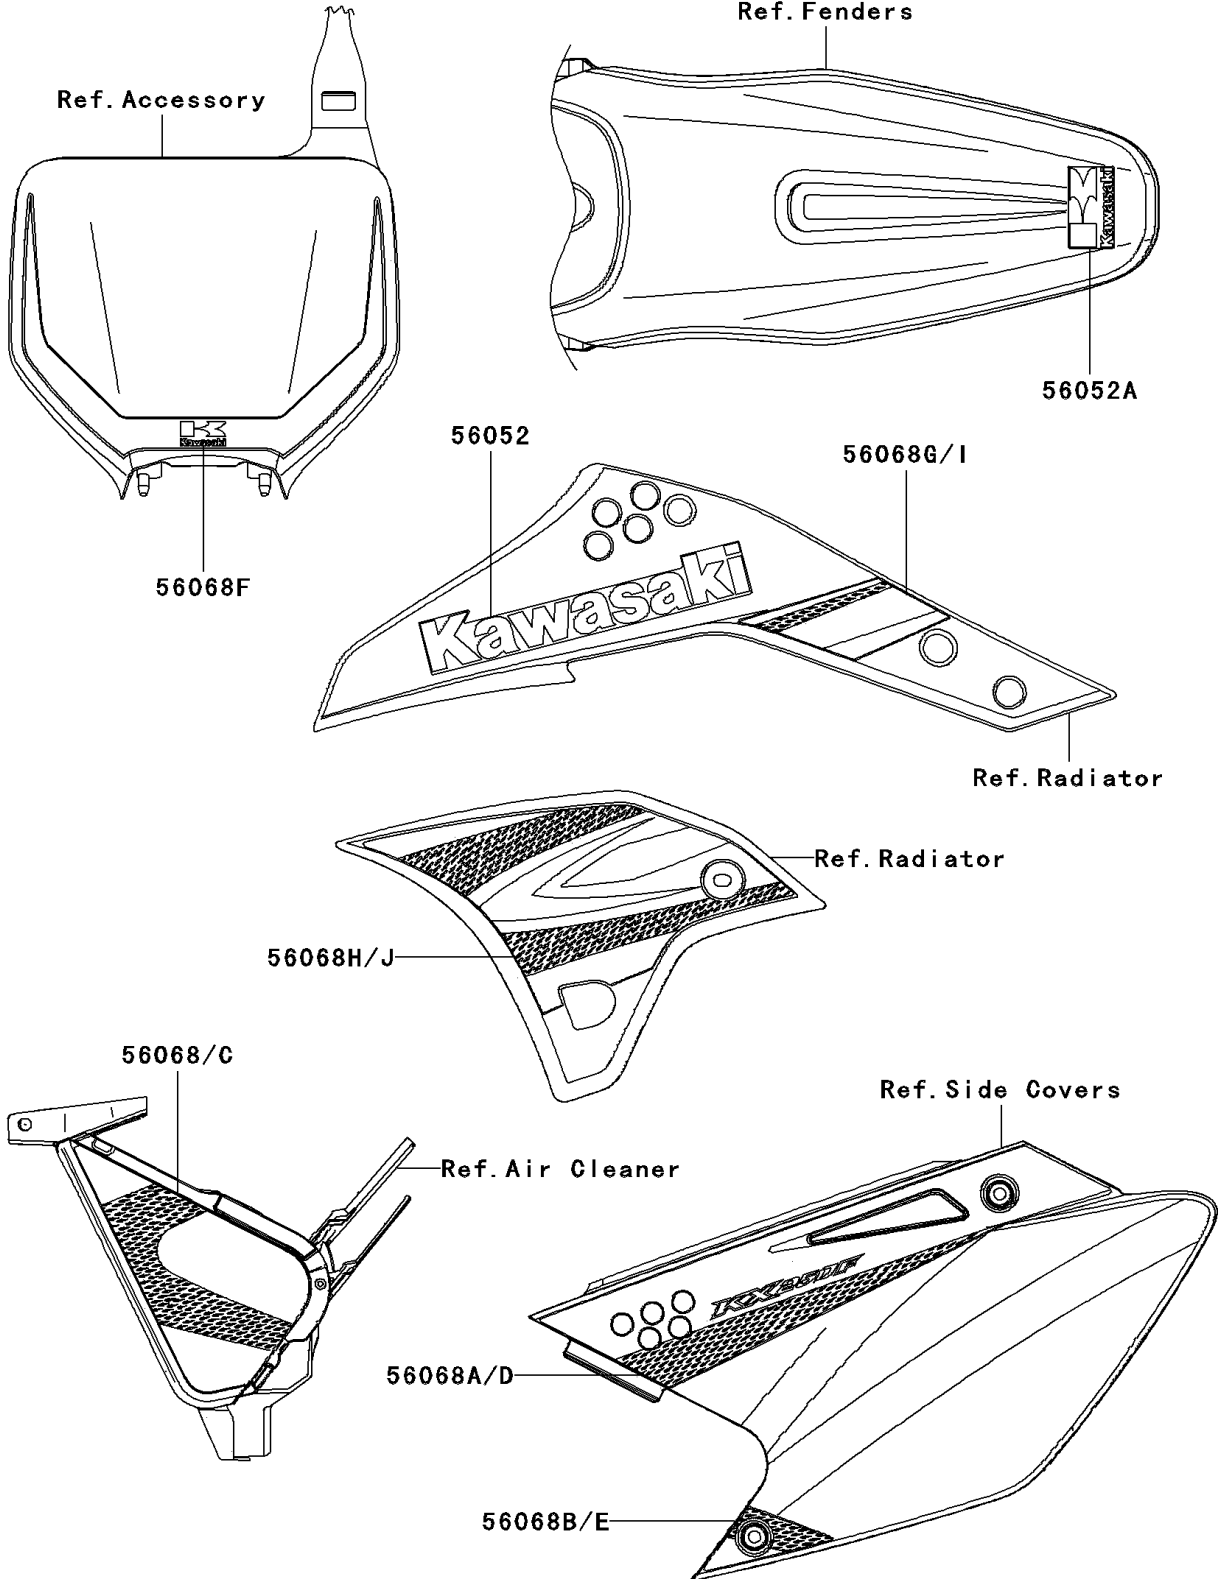

2008 KX™ 250F PARTS DIAGRAM

Decals

F2861

2008 KX™ 250F PARTS LIST

Decals

ITEM NAME	PART NUMBER	QUANTITY
MARK,SHROUD,KAWASAKI (Ref # 56052)	56052-0886	2
MARK,RR FENDER,KAWASAKI (Ref # 56052A)	56052-0887	1
PATTERN,AIR CLEANER,LH (Ref # 56068)	56068-0210	1
PATTERN,SIDE COVER,UPP,LH (Ref # 56068A)	56068-0211	1
PATTERN,SIDE COVER,LWR,LH (Ref # 56068B)	56068-0212	1
PATTERN,AIR CLEANER,RH (Ref # 56068C)	56068-0213	1
PATTERN,SIDE COVER,UPP,RH (Ref # 56068D)	56068-0214	1
PATTERN,SIDE COVER,LWR,RH (Ref # 56068E)	56068-0215	1
PATTERN,NUMBER PLATE (Ref # 56068F)	56068-0216	1
PATTERN,SHROUD,UPP,LH (Ref # 56068G)	56068-0280	1
PATTERN,SHROUD,LWR,LH (Ref # 56068H)	56068-0281	1
PATTERN,SHROUD,UPP,RH (Ref # 56068I)	56068-0282	1
PATTERN,SHROUD,LWR,RH (Ref # 56068J)	56068-0283	1