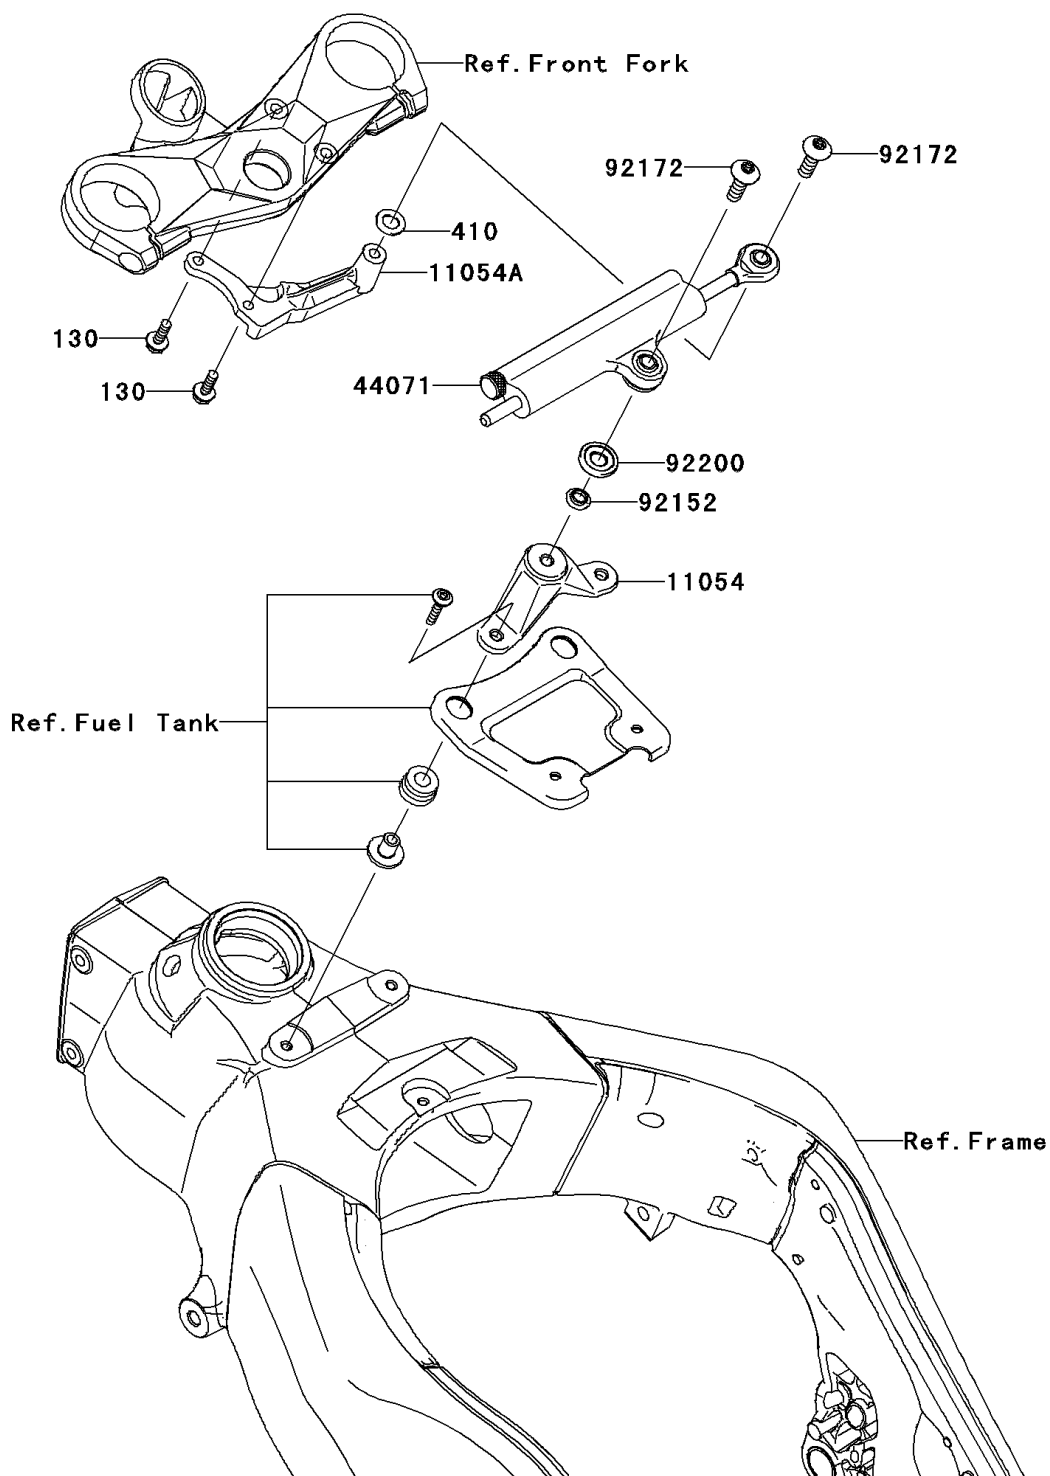

2010 Ninja® ZX™-10R PARTS DIAGRAM

Steering Damper

F2313

2010 Ninja® ZX™-10R PARTS LIST

Steering Damper

ITEM NAME	PART NUMBER	QUANTITY
BOLT-FLANGED,6X18 (Ref # 130)	130CB0618	1
WASHER-PLAIN-SMALL,8MM (Ref # 410)	410AA0800	1
BRACKET,STEERING DAMPER,BLACK (Ref # 11054)	11054-0023-18R	1
BRACKET,STEERING DAMPER (Ref # 11054A)	11054-1903	1
DAMPER-ASSY,STEERING (Ref # 44071)	44071-0673	1
COLLAR,L=3.3 (Ref # 92152)	92152-0834	1
SCREW,8X26 (Ref # 92172)	92172-0269	1
WASHER (Ref # 92200)	92200-0293	1