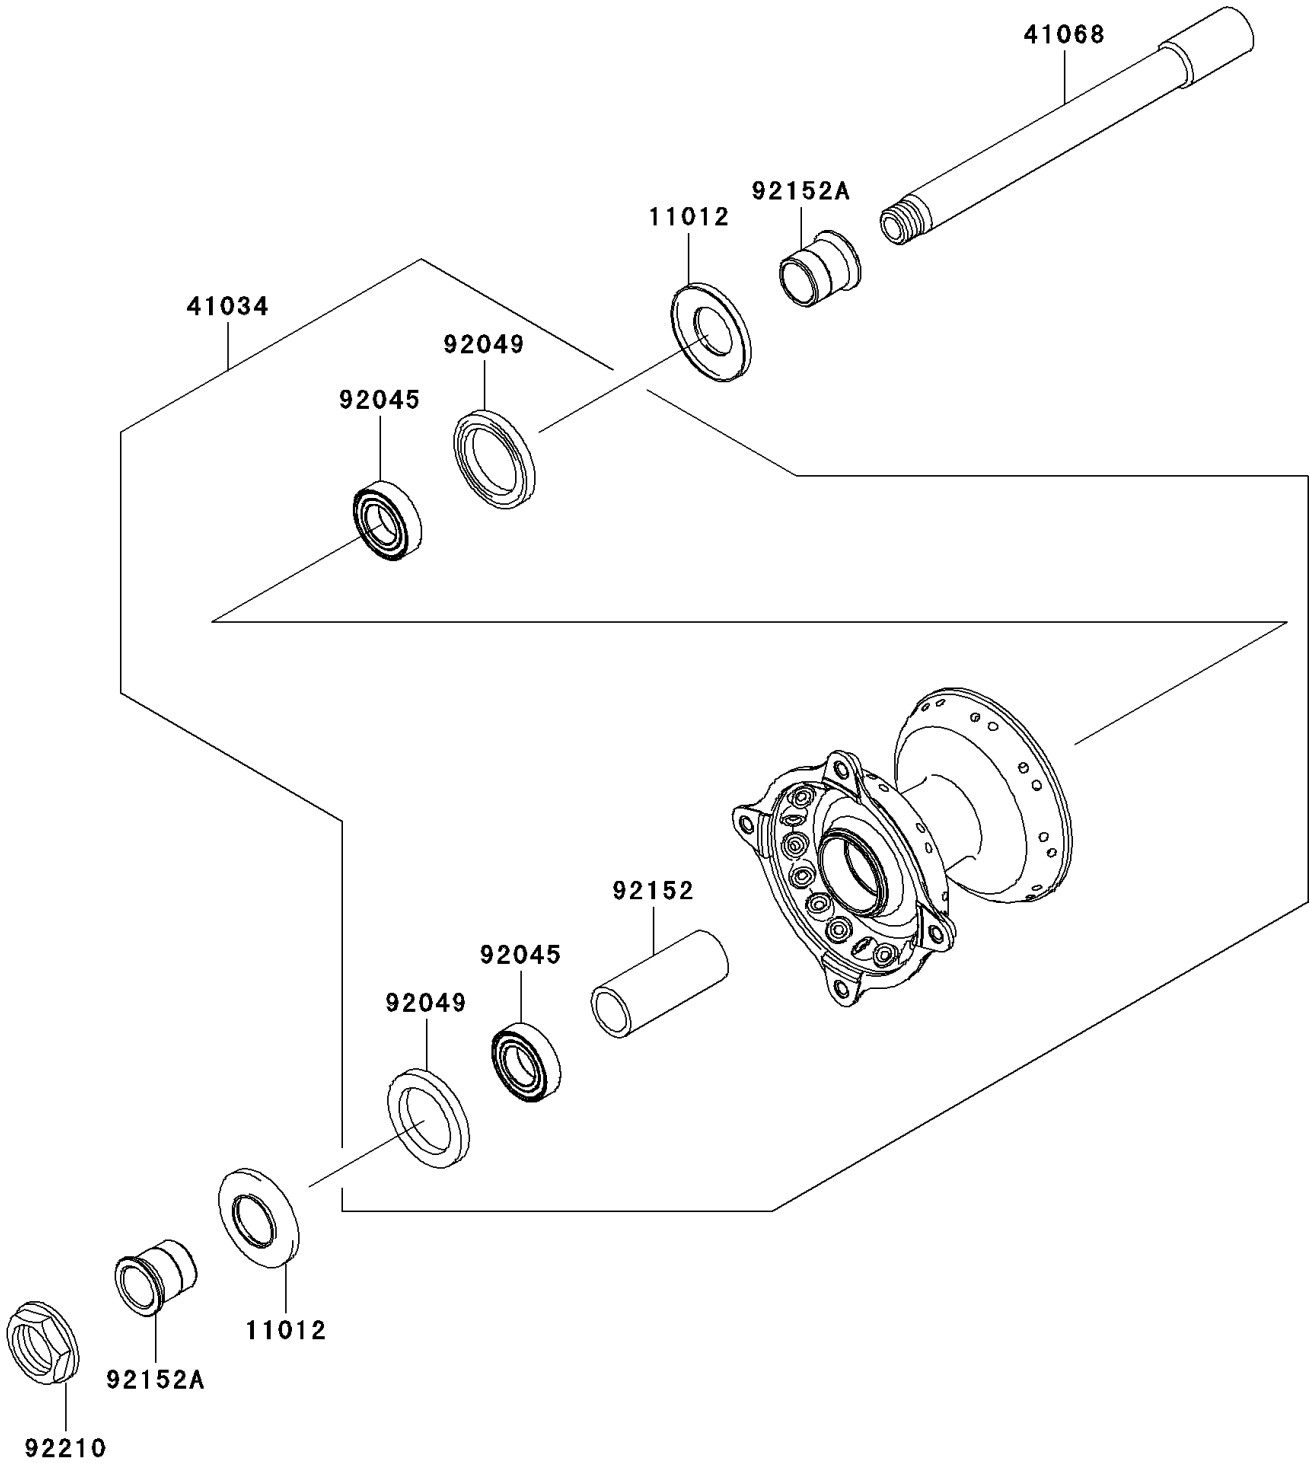

2008 KX™ 250F PARTS DIAGRAM

Front Hub

F2230

2008 KX™ 250F PARTS LIST

Front Hub

ITEM NAME	PART NUMBER	QUANTITY
CAP,AXLE (Ref # 11012)	11012-1581	2
DRUM-ASSY,FRONT BRAKE,M.M.GOLD (Ref # 41034)	41034-0037-10Y	1
AXLE,FR (Ref # 41068)	41068-0004	1
BEARING-BALL,69042RS (Ref # 92045)	92045-1284	2
SEAL-OIL,BJNC-2 25X37X5 (Ref # 92049)	92049-1403	2
COLLAR,FRONT BRAKE DRUM,L=65 (Ref # 92152)	92152-0028	1
COLLAR,FR AXLE,L=27.5 (Ref # 92152A)	92152-0324	2
NUT,18MM (Ref # 92210)	92210-0065	1