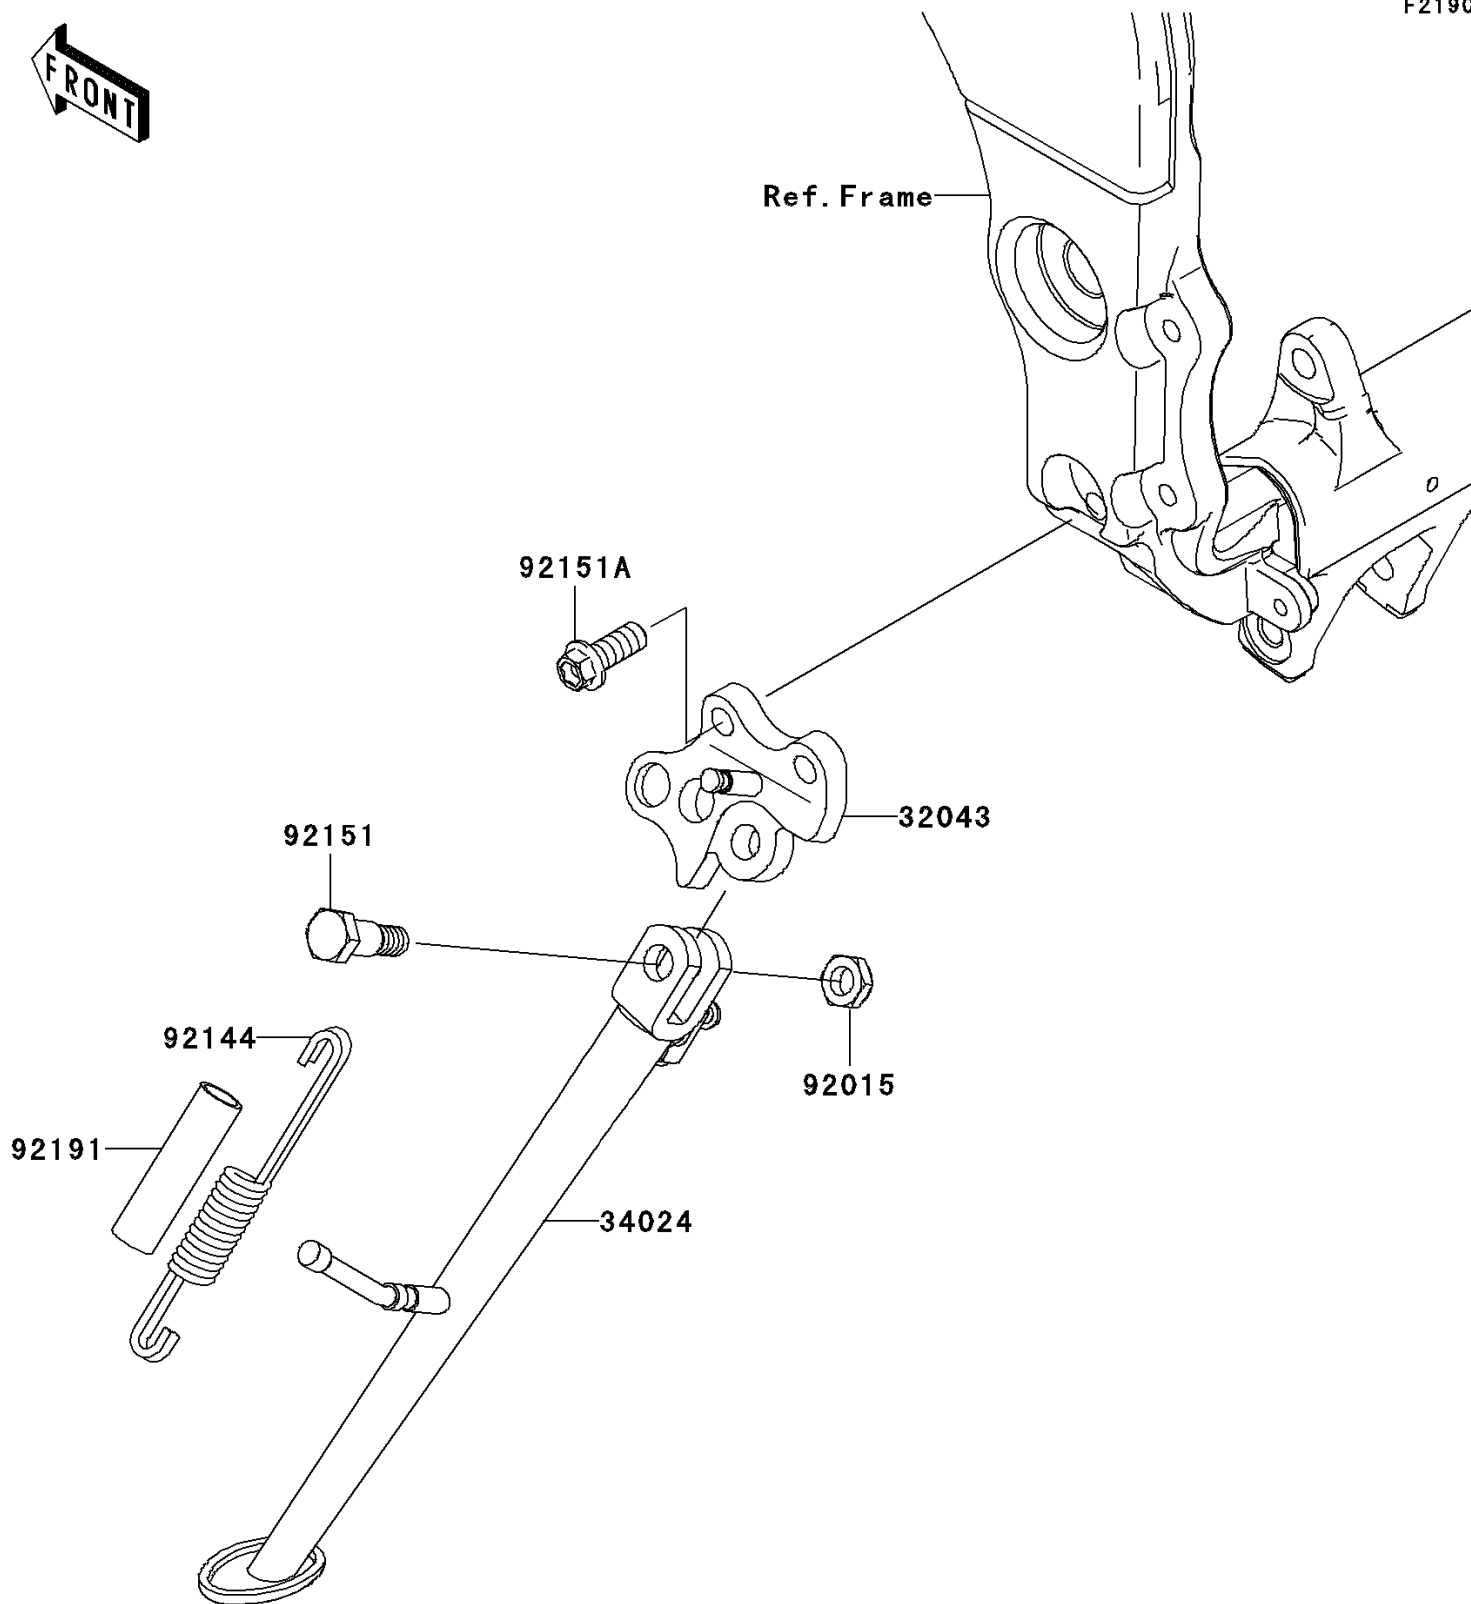

## 2010 Ninja® ZX™-10R PARTS DIAGRAM

Stand(s)

F2190

## 2010 Ninja® ZX™-10R PARTS LIST

Stand(s)

ITEM NAME	PART NUMBER	QUANTITY
BRACKET-STAND,SIDE,F.S.BLACK (Ref # 32043)	32043-0059-18R	1
STAND-SIDE,F.S.BLACK (Ref # 34024)	34024-0047-18R	1
NUT,LOCK,10MM,BLACK (Ref # 92015)	92015-1188	1
SPRING,SIDE STAND (Ref # 92144)	92144-1818	1
BOLT,SIDE STAND (Ref # 92151)	92151-1797	1
BOLT,FLANGED,10X25 (Ref # 92151A)	92151-1802	1
TUBE,13X16X60 (Ref # 92191)	92191-1001	1