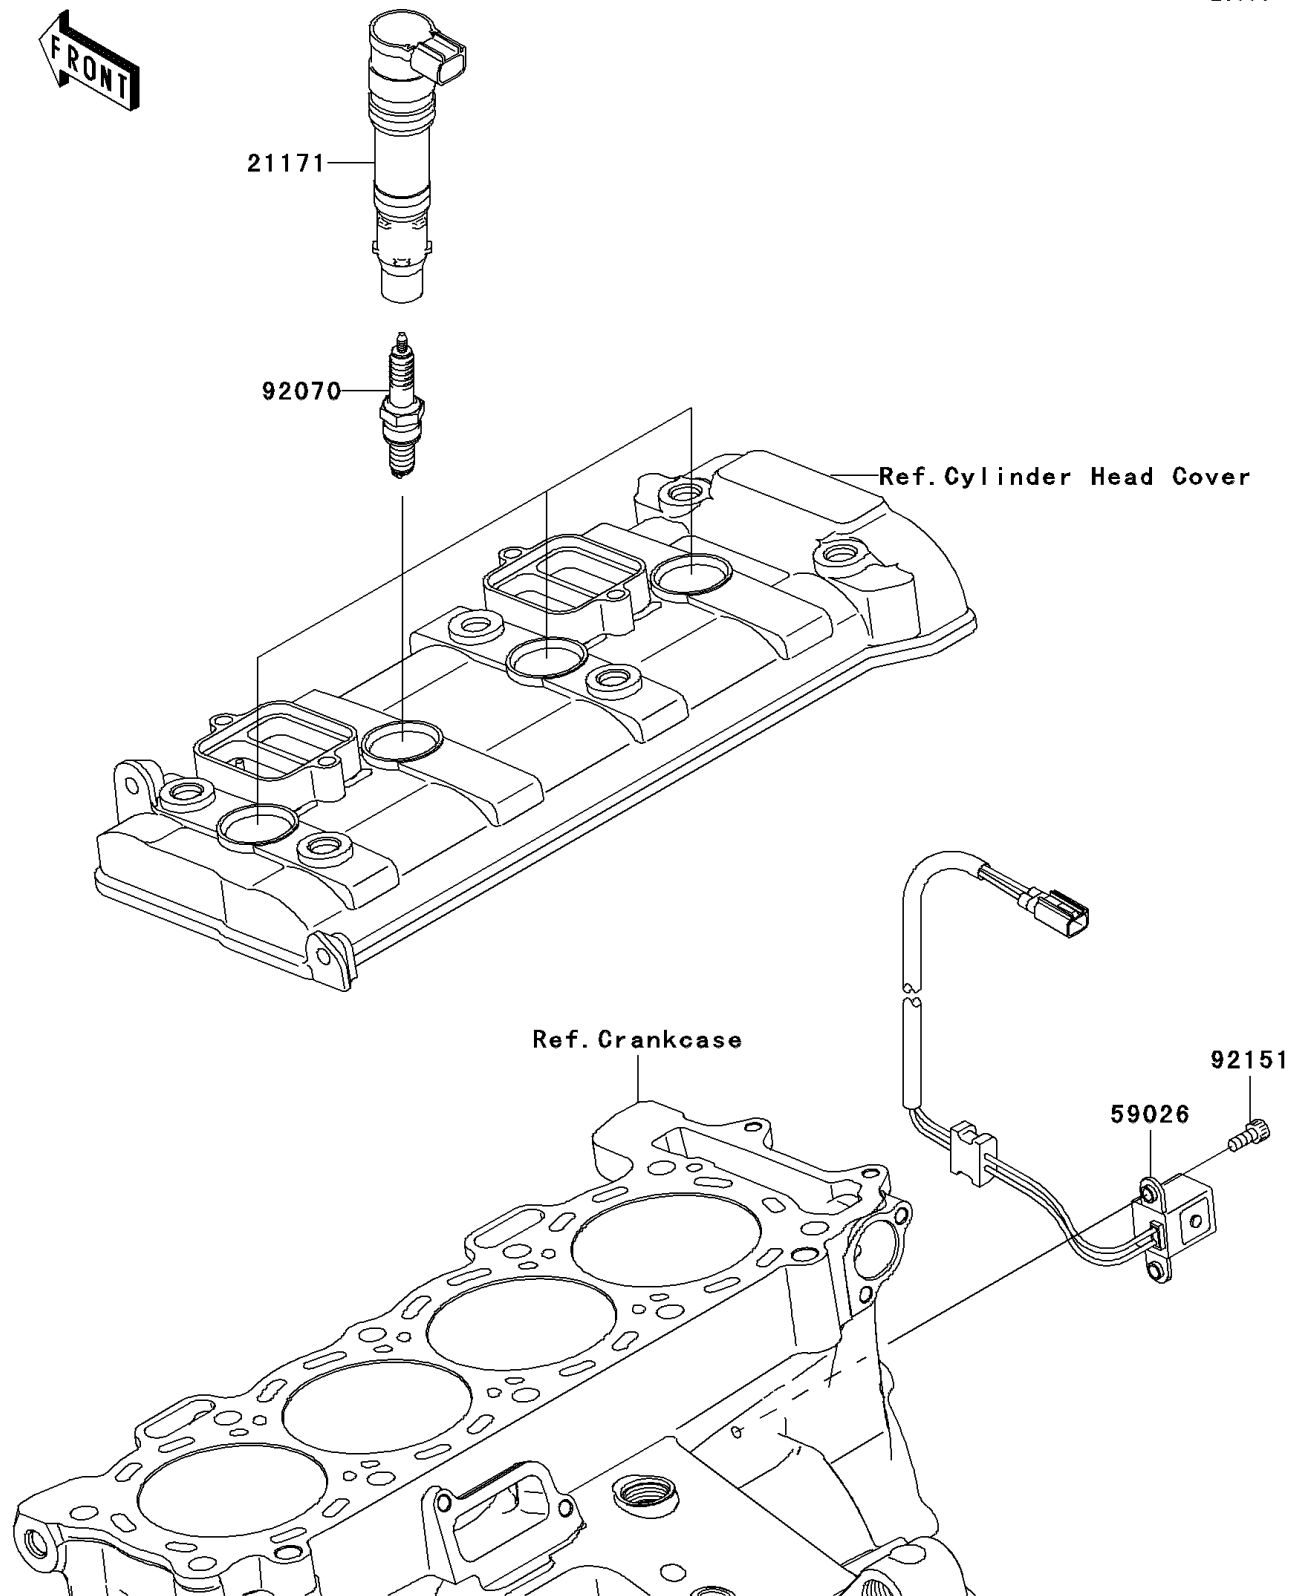

2010 Ninja® ZX™-10R PARTS DIAGRAM

Ignition System

E1830

2010 Ninja® ZX™-10R PARTS LIST

Ignition System

ITEM NAME	PART NUMBER	QUANTITY
COIL-ASSY-IGNITION (Ref # 21171)	21171-0005	1
COIL-PULSING (Ref # 59026)	59026-0031	1
PLUG-SPARK,CR9EIA(NGK) (Ref # 92070)	92070-0014	1
BOLT,SOCKET,5X12 (Ref # 92151)	92151-1118	1