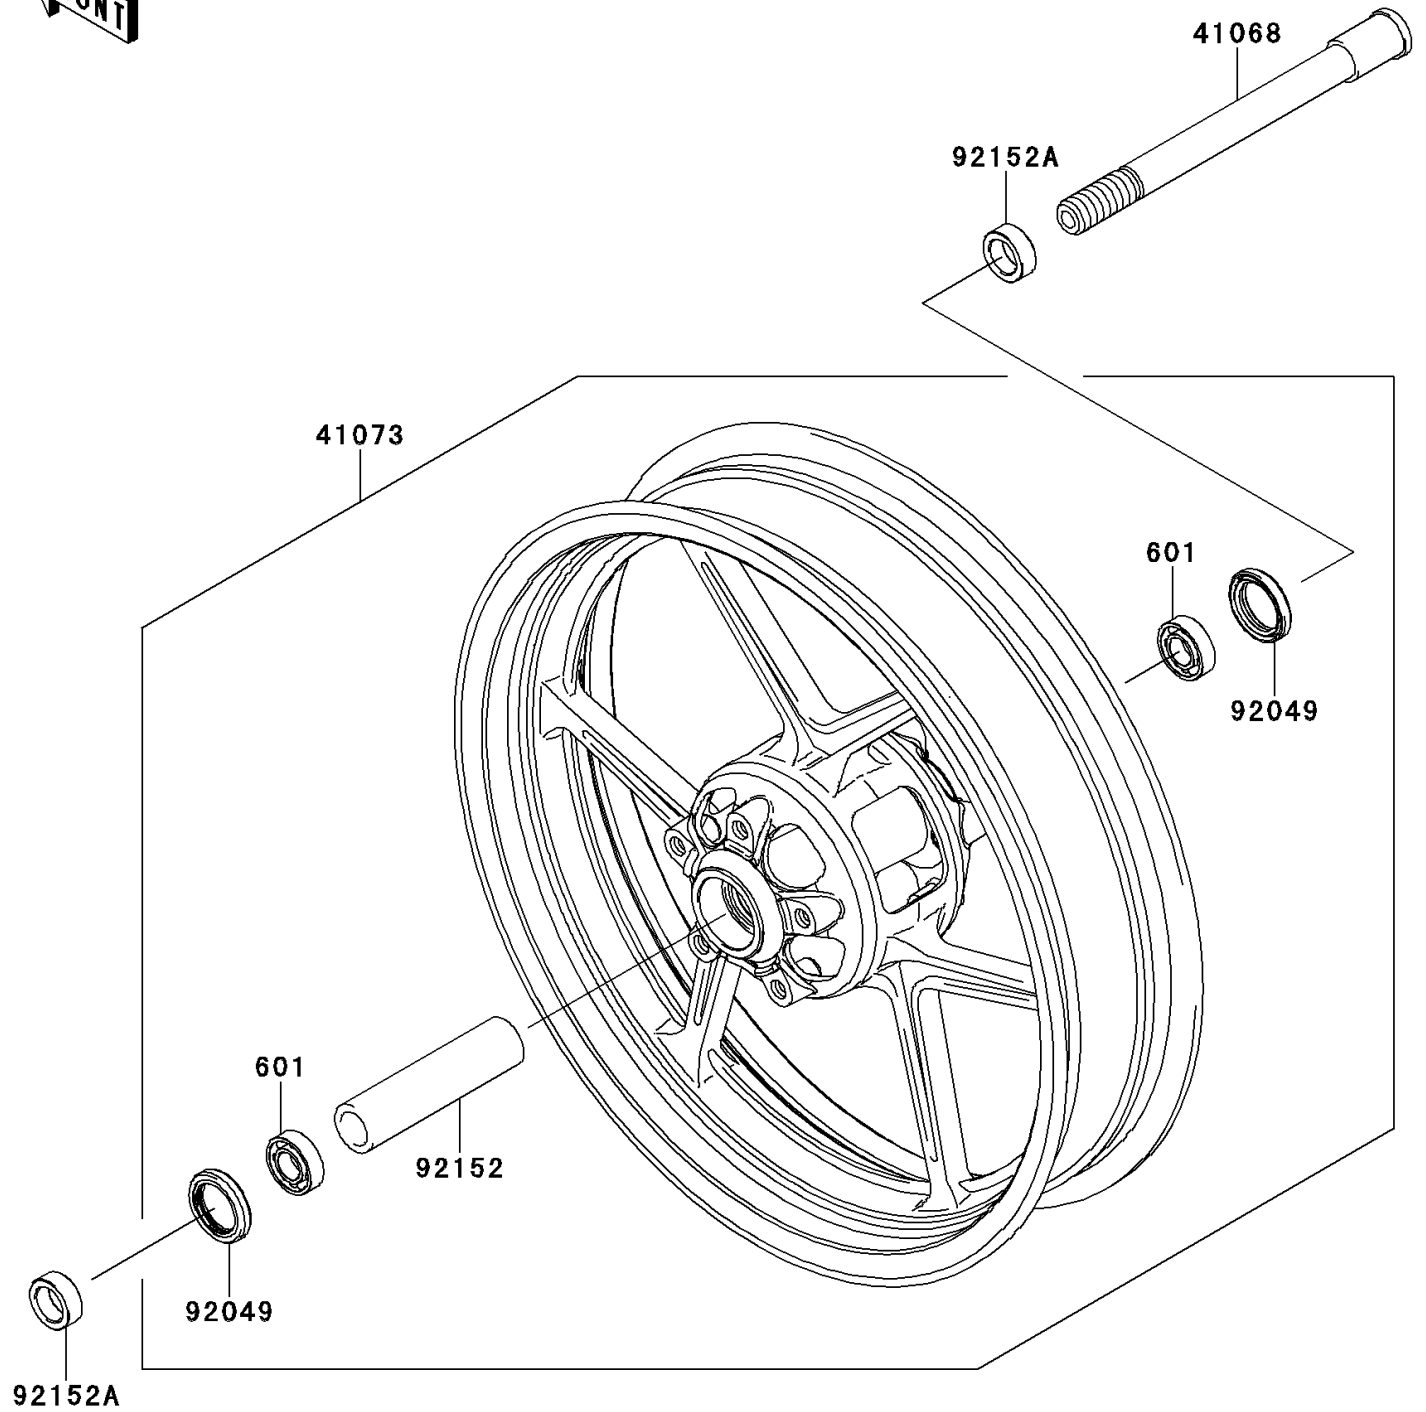

2014 VERSYS® ABS PARTS DIAGRAM

Front Hub

F2230

2014 VERSYS® ABS PARTS LIST

Front Hub

ITEM NAME	PART NUMBER	QUANTITY
BEARING-BALL,#6004UUC3 (Ref # 601)	601B6004UU	1
AXLE,FR (Ref # 41068)	41068-0038	1
WHEEL-ASSY,FR,G.BLACK (Ref # 41073)	41073-0154-QT	1
SEAL-OIL,BJN30427 (Ref # 92049)	92049-0130	1
COLLAR,FR HUB,L=115 (Ref # 92152)	92152-0087	1
COLLAR,20X30X11 (Ref # 92152A)	92152-0828	1