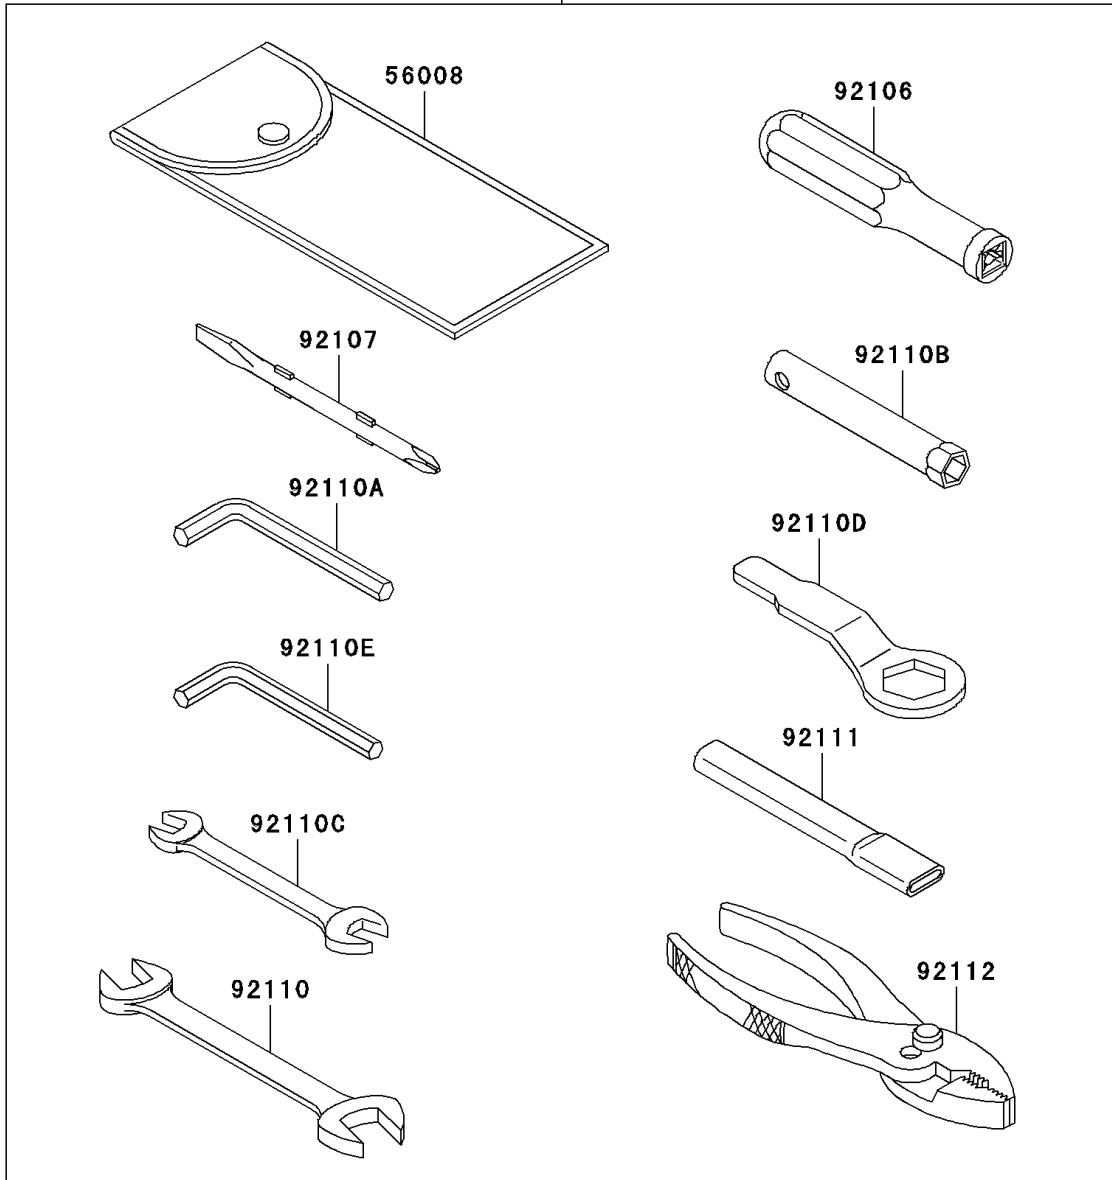

2011 NINJA® ZX™-14 PARTS DIAGRAM

Owner's Tools

F2810

56007

2011 NINJA® ZX™-14 PARTS LIST

Owner's Tools

ITEM NAME	PART NUMBER	QUANTITY
TOOL-KIT (Ref # 56007)	56007-0081	1
BAG,TOOL (Ref # 56008)	56008-1075	1
GASKET-LIQUID,TB1211,WHITE (Ref # 56019)	56019-120	1
GASKET-LIQUID,TB1211F,CLEAR (Ref # 92104)	92104-0004	1
GASKET-LIQUID,TB1215B,BLACK (Ref # 92104A)	92104-1062	1
GRIP-SCREW DRIVER (Ref # 92106)	92106-1001	1
TOOL-DRIVER,#2PHILLIPS&SLOT (Ref # 92107)	92107-1051	1
TOOL-WRENCH,OPEN END,12X14 (Ref # 92110)	92110-0019	1
TOOL-WRENCH,ALLEN,5MM (Ref # 92110A)	92110-1015	1
TOOL-WRENCH,BOX,8MM (Ref # 92110B)	92110-1139	1
TOOL-WRENCH,OPEN END,10X12 (Ref # 92110C)	92110-1152	1
TOOL-WRENCH,BOX END,32MM (Ref # 92110D)	92110-1161	1
TOOL-WRENCH,ALLEN,4MM (Ref # 92110E)	92110-3703	1
TOOL-BAR,BOX END WRENCH (Ref # 92111)	92111-1051	1
TOOL-PLIERS (Ref # 92112)	92112-003	1