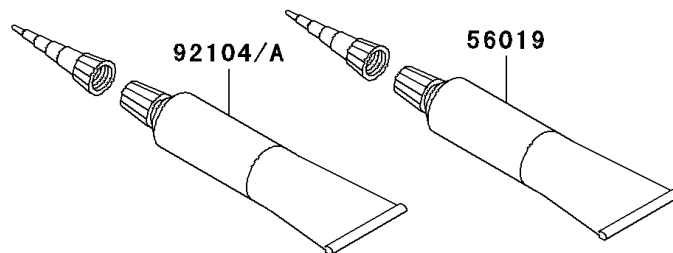

2011 NINJA® ZX™-14 PARTS DIAGRAM

Owner's Tools

F2810

56007

2011 NINJA® ZX™-14 PARTS LIST

Owner's Tools

ITEM NAME	PART NUMBER	QUANTITY
TOOL-KIT (Ref # 56007)	56007-0081	1
BAG,TOOL (Ref # 56008)	56008-1075	1
GASKET-LIQUID,TB1211,WHITE (Ref # 56019)	56019-120	1
GASKET-LIQUID,TB1211F,CLEAR (Ref # 92104)	92104-0004	1
GASKET-LIQUID,TB1215B,BLACK (Ref # 92104A)	92104-1062	1
GRIP-SCREW DRIVER (Ref # 92106)	92106-1001	1
TOOL-DRIVER,#2PHILLIPS&SLOT (Ref # 92107)	92107-1051	1
TOOL-WRENCH,OPEN END,12X14 (Ref # 92110)	92110-0019	1
TOOL-WRENCH,ALLEN,5MM (Ref # 92110A)	92110-1015	1
TOOL-WRENCH,BOX,8MM (Ref # 92110B)	92110-1139	1
TOOL-WRENCH,OPEN END,10X12 (Ref # 92110C)	92110-1152	1
TOOL-WRENCH,BOX END,32MM (Ref # 92110D)	92110-1161	1
TOOL-WRENCH,ALLEN,4MM (Ref # 92110E)	92110-3703	1
TOOL-BAR,BOX END WRENCH (Ref # 92111)	92111-1051	1
TOOL-PLIERS (Ref # 92112)	92112-003	1