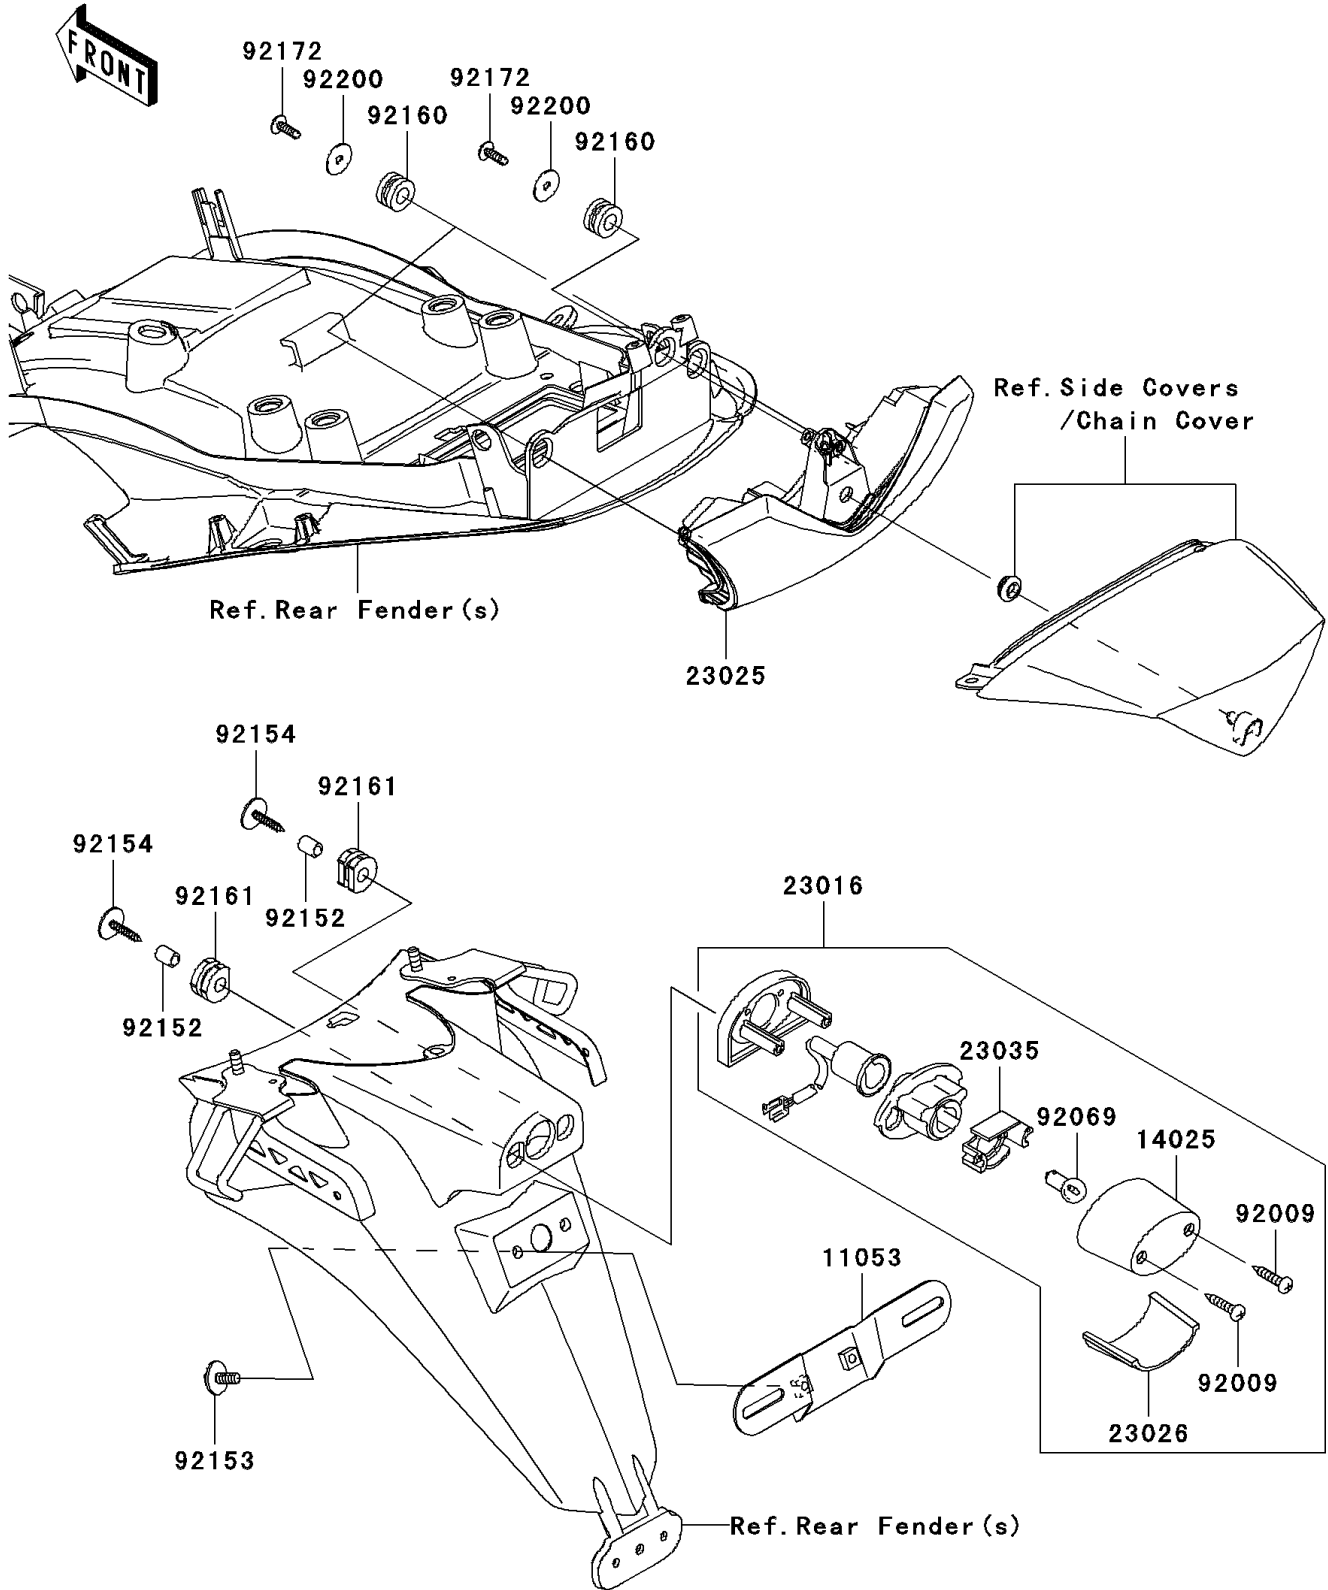

2011 NINJA® ZX™-14 PARTS DIAGRAM

Taillight(s)

F2720

2011 NINJA® ZX™-14 PARTS LIST

Taillight(s)

ITEM NAME	PART NUMBER	QUANTITY
BRACKET,LICENSE (Ref # 11053)	11053-0400	1
COVER,LICENSE LAMP (Ref # 14025)	14025-1725	1
LAMP-ASSY,LICENSE (Ref # 23016)	23016-1200	1
LAMP-TAIL (Ref # 23025)	23025-0021	1
LENS,LICENSE LAMP (Ref # 23026)	23026-1064	1
REFLECTOR-LAMP,LICENSE (Ref # 23035)	23035-1066	1
SCREW,TAPPING,4X20 (Ref # 92009)	92009-1378	2
BULB,12V 5W (Ref # 92069)	92069-1055	1
COLLAR,6X9X11.5 (Ref # 92152)	92152-0372	2
BOLT,6X16 (Ref # 92153)	92153-1423	2
BOLT,TAPPING,WASHER,5X25 (Ref # 92154)	92154-0261	2
DAMPER (Ref # 92160)	92160-1167	3
DAMPER (Ref # 92161)	92161-0776	2
SCREW,TAPPING,5X16 (Ref # 92172)	92172-0238	3
WASHER,5.5X20X1.2 (Ref # 92200)	92200-0284	3