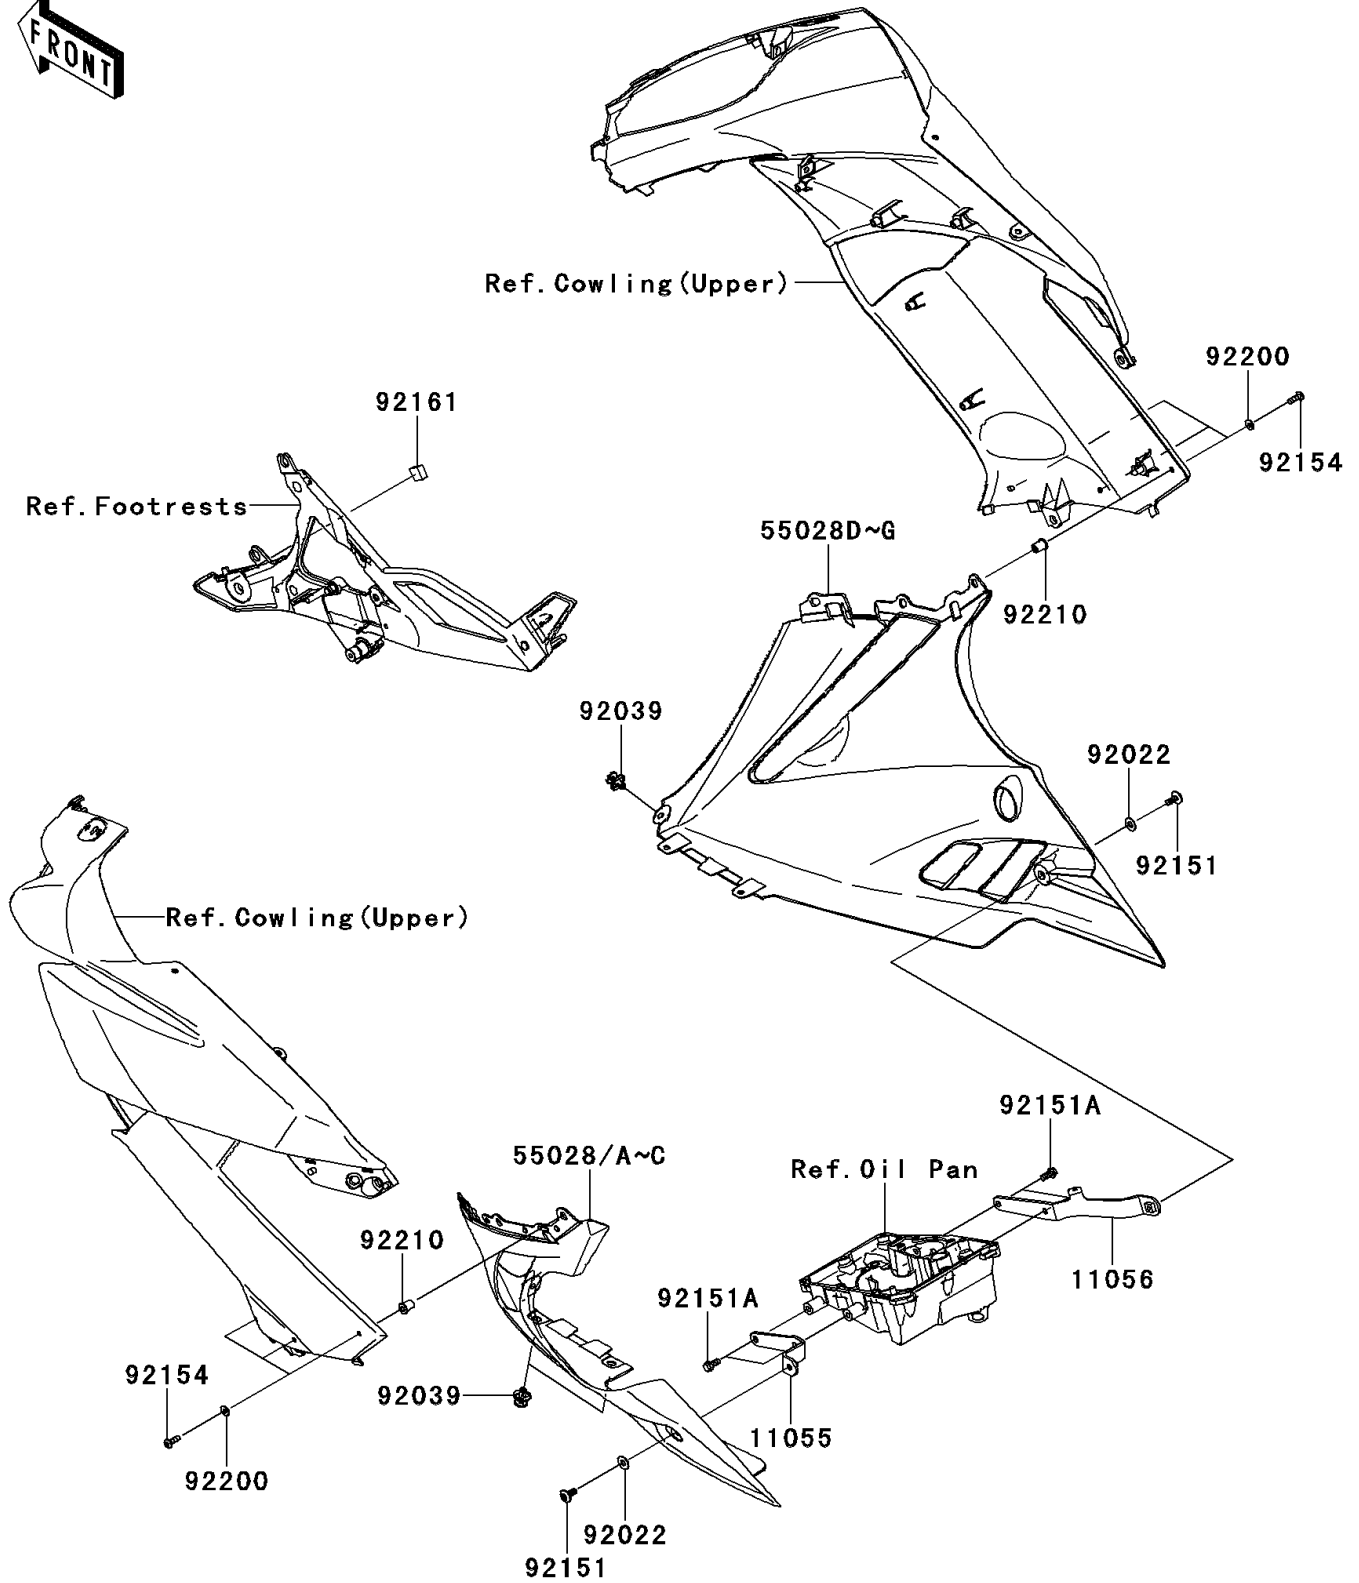

2011 NINJA® 650R PARTS DIAGRAM

Cowling Lower

F2872

2011 NINJA® 650R PARTS LIST

Cowling Lowers

ITEM NAME	PART NUMBER	QUANTITY
BRACKET,LWR COWLING,LH (Ref # 11055)	11055-1242	1
BRACKET,LWR COWLING,RH (Ref # 11056)	11056-0590	1
COWLING,LWR,LH,F.S.BLACK (Ref # 55028C)	55028-0238-18T	1
COWLING,LWR,RH,F.S.BLACK (Ref # 55028G)	55028-0239-18T	1
WASHER,6.5X16X1.0 (Ref # 92022)	92022-1654	1
RIVET,HOLE 8MM (Ref # 92039)	92039-0014	1
BOLT,SOCKET,6X14 (Ref # 92151)	92151-1654	1
BOLT,FLANGED,6X14 (Ref # 92151A)	92151-1755	1
BOLT,SOCKET,5X16 (Ref # 92154)	92154-0182	1
DAMPER (Ref # 92161)	92161-0557	1
WASHER,NYLONE,5.3X11.5X0.5 (Ref # 92200)	92200-0006	1
NUT,WELL,5MM (Ref # 92210)	92210-0498	1