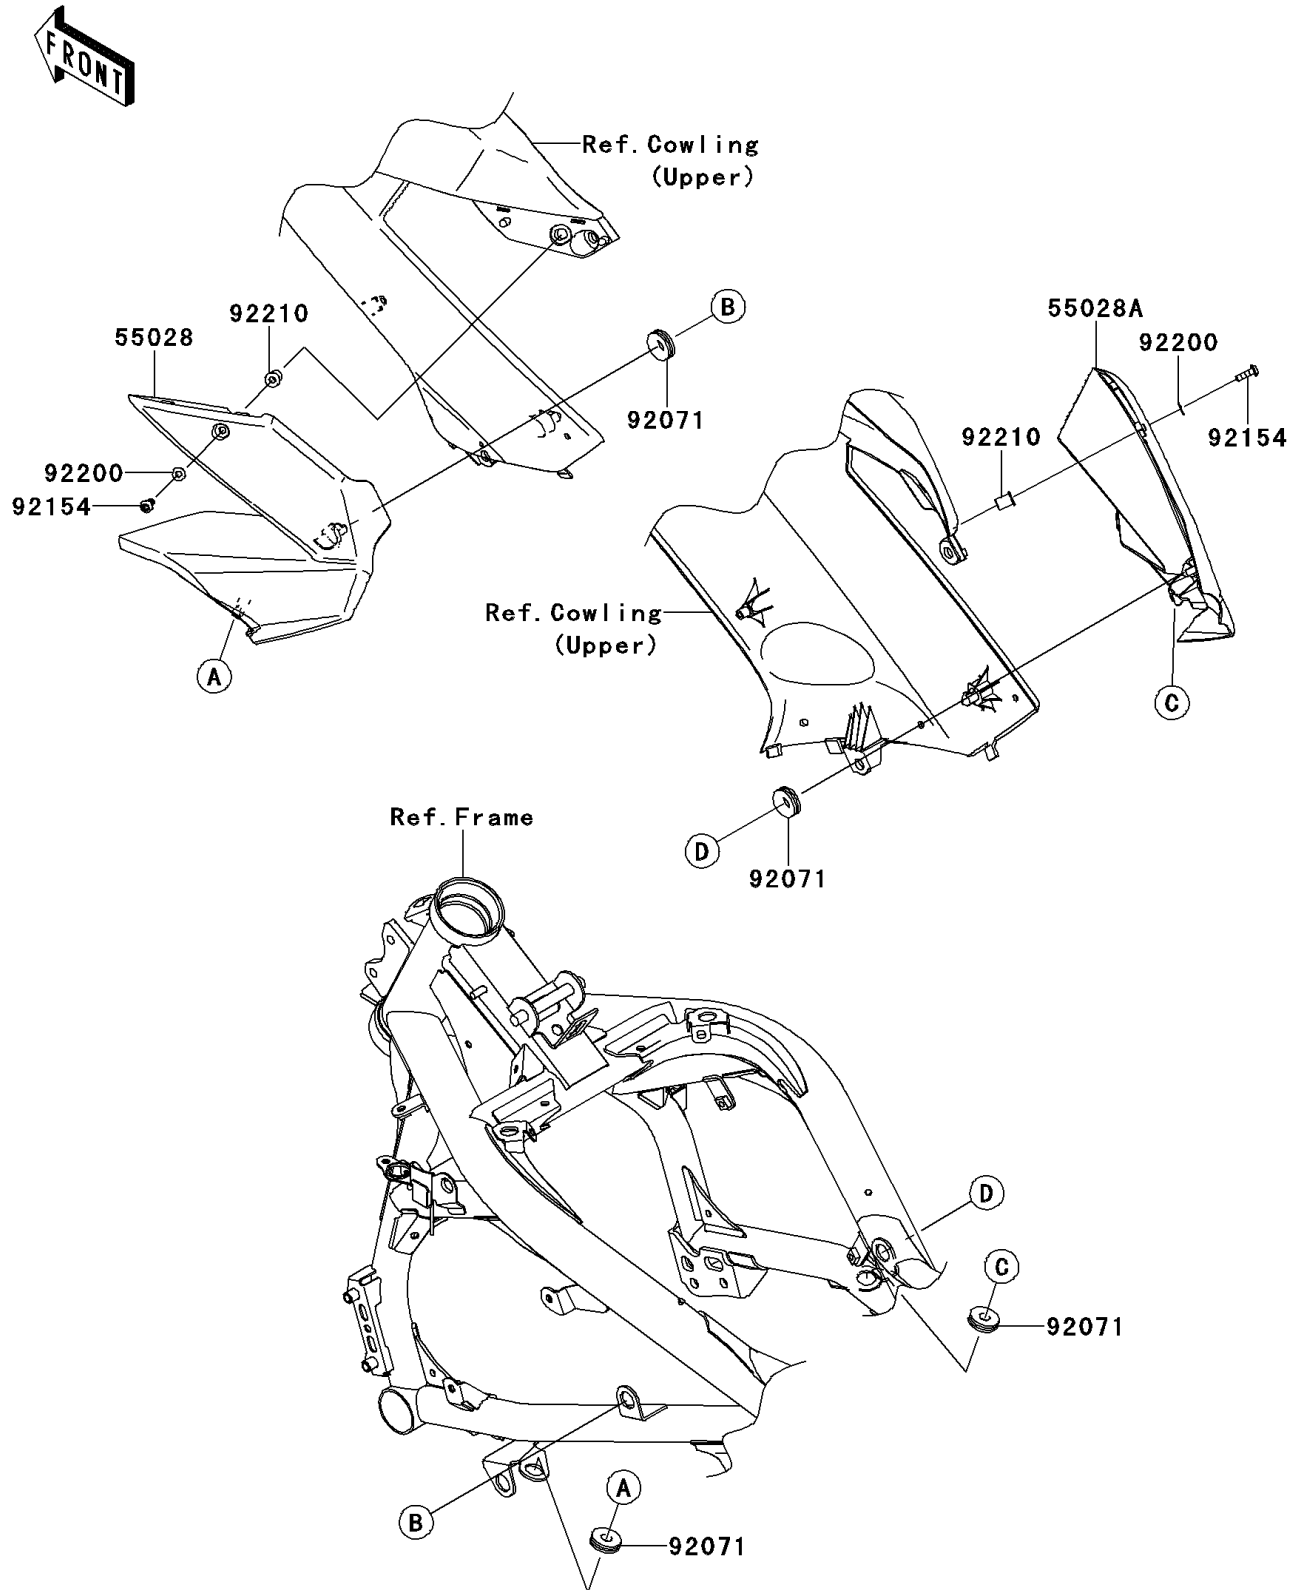

2011 NINJA® 650R PARTS DIAGRAM

Cowling(Center)

F2871A

2011 NINJA® 650R PARTS LIST

Cowling(Center)

ITEM NAME	PART NUMBER	QUANTITY
COWLING,CNT,LH (Ref # 55028)	55028-0236	1
COWLING,CNT,RH (Ref # 55028A)	55028-0237	1
GROMMET (Ref # 92071)	92071-056	1
BOLT,SOCKET,5X16 (Ref # 92154)	92154-0182	1
WASHER,NYLONE,5.3X11.5X0.5 (Ref # 92200)	92200-0006	1
NUT,WELL,5MM (Ref # 92210)	92210-0498	1