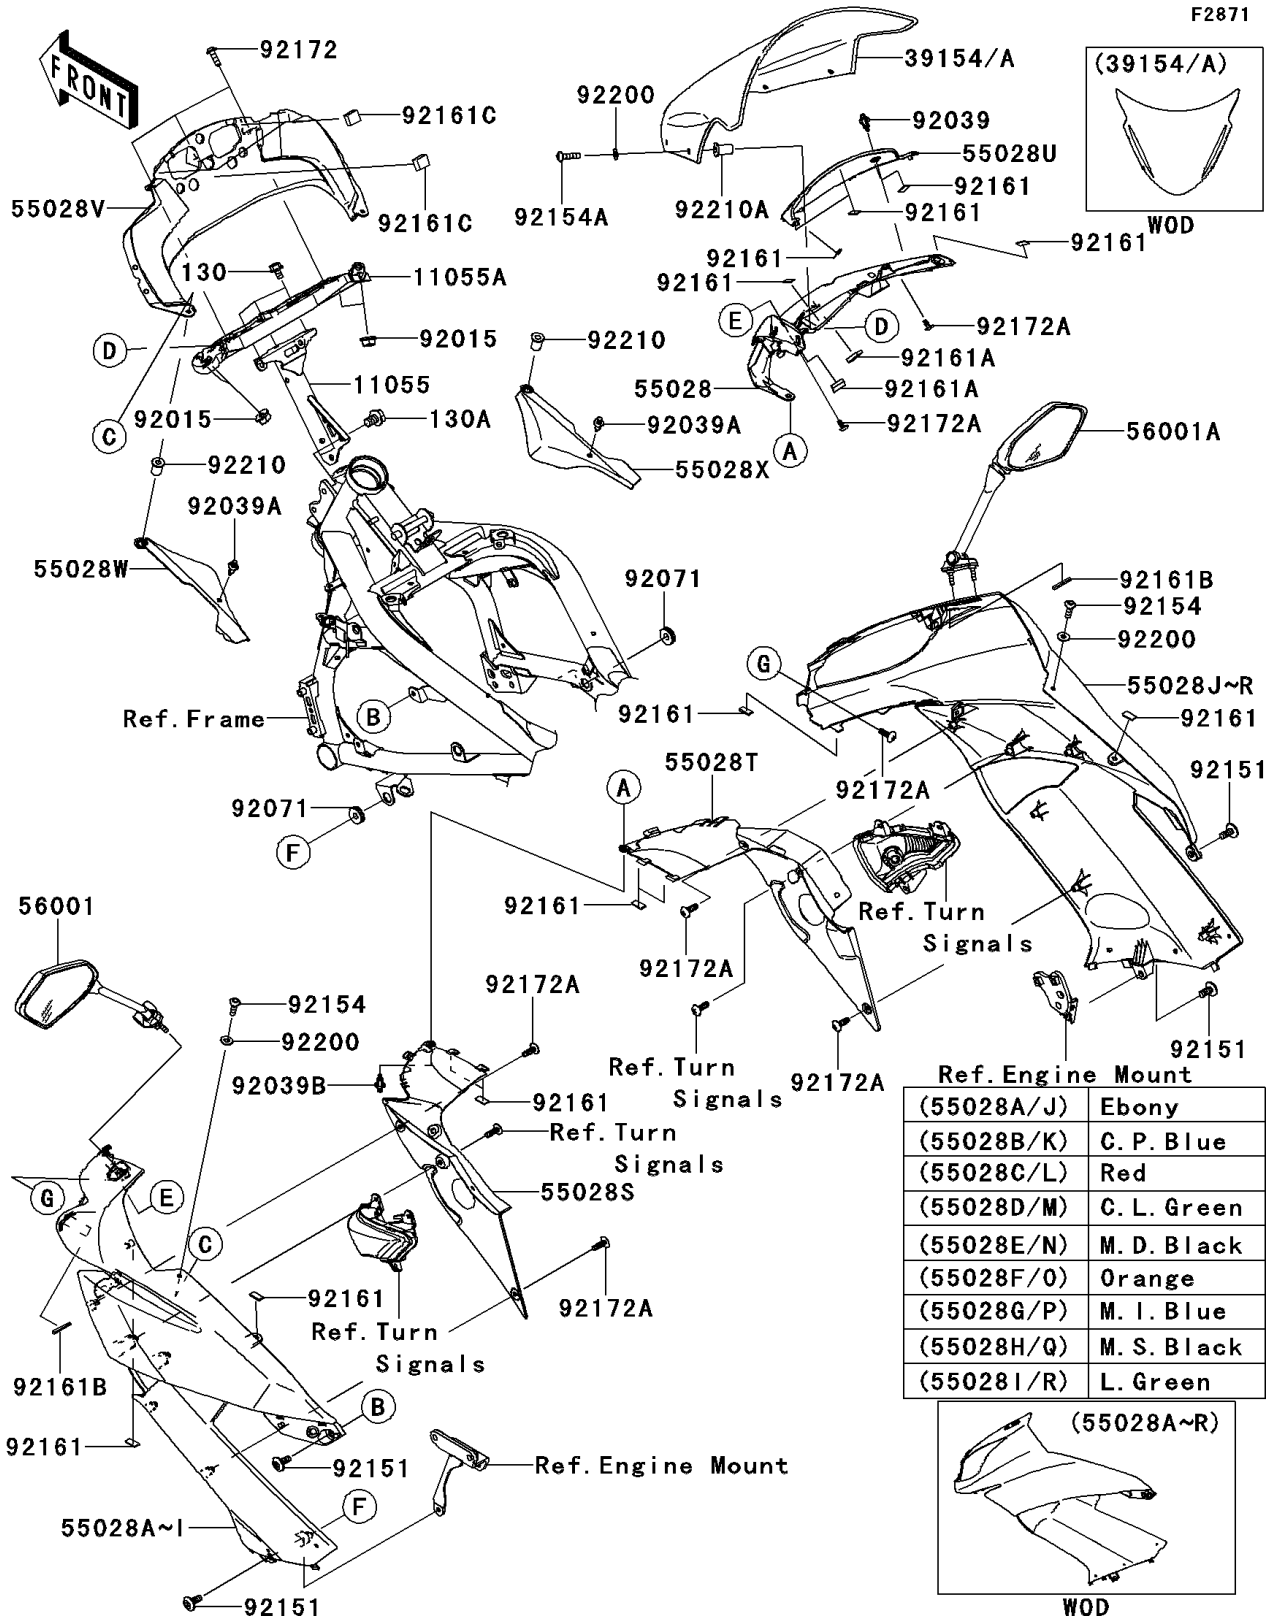

2011 NINJA® 650R PARTS DIAGRAM

Cowling(Upper)

2011 NINJA® 650R PARTS LIST

Cowling(Upper)

ITEM NAME	PART NUMBER	QUANTITY
BRACKET,MAIN COWLING (Ref # 11055)	11055-0948	1
BRACKET,METER&MIRROR STAY (Ref # 11055A)	11055-0949	1
WINDSHIELD (Ref # 39154A)	39154-0055	1
COWLING,UPP,CNT (Ref # 55028)	55028-0233	1
COWLING,UPP,LH,C.B.ORANGE (Ref # 55028F)	55028-0234-15T	1
COWLING,UPP,LH,M.S.BLACK (Ref # 55028H)	55028-0234-15Z	1
COWLING,UPP,RH,C.B.ORANGE (Ref # 55028O)	55028-0235-15T	1
COWLING,UPP,RH,M.S.BLACK (Ref # 55028Q)	55028-0235-15Z	1
COWLING,INNER,FR,LH (Ref # 55028S)	55028-0241	1
COWLING,INNER,FR,RH (Ref # 55028T)	55028-0242	1
COWLING,METER (Ref # 55028U)	55028-0243	1
COWLING,INNER,CNT (Ref # 55028V)	55028-0246	1
COWLING,INNER,LH (Ref # 55028W)	55028-0247	1
COWLING,INNER,RH (Ref # 55028X)	55028-0248	1
MIRROR-ASSY,LH (Ref # 56001)	56001-0142	1
MIRROR-ASSY,RH (Ref # 56001A)	56001-0143	1
NUT,FLANGED,6MM,BLACK (Ref # 92015)	92015-1233	1
RIVET (Ref # 92039)	92039-0023	1
RIVET (Ref # 92039A)	92039-0051	1
BOLT-FLANGED,6X12 (Ref # 130)	130BB0612	1
BOLT-FLANGED,8X12 (Ref # 130A)	130BB0812	1
RIVET (Ref # 92039B)	92039-1283	1
GROMMET (Ref # 92071)	92071-056	1
BOLT,SOCKET,6X14 (Ref # 92151)	92151-1654	1
BOLT,SOCKET,5X16 (Ref # 92154)	92154-0182	1
BOLT,SOCKET,5X20 (Ref # 92154A)	92154-0216	1
DAMPER (Ref # 92161)	92161-0726	1
DAMPER,UPP CNT COWLING (Ref # 92161A)	92161-0731	1
DAMPER,UPP SIDE COWLING (Ref # 92161B)	92161-0740	1

2011 NINJA® 650R PARTS LIST

Cowling(Upper)

ITEM NAME	PART NUMBER	QUANTITY
DAMPER,20X20X10 (Ref # 92161C)	92161-0835	1
SCREW,6X14 (Ref # 92172)	92172-0004	1
SCREW,TAPPING,5X16 (Ref # 92172A)	92172-0427	1
WASHER,NYLONE,5.3X11.5X0.5 (Ref # 92200)	92200-0006	1
NUT,WELL,5MM (Ref # 92210)	92210-0498	1
NUT,POP,5MM (Ref # 92210A)	92210-1227	1