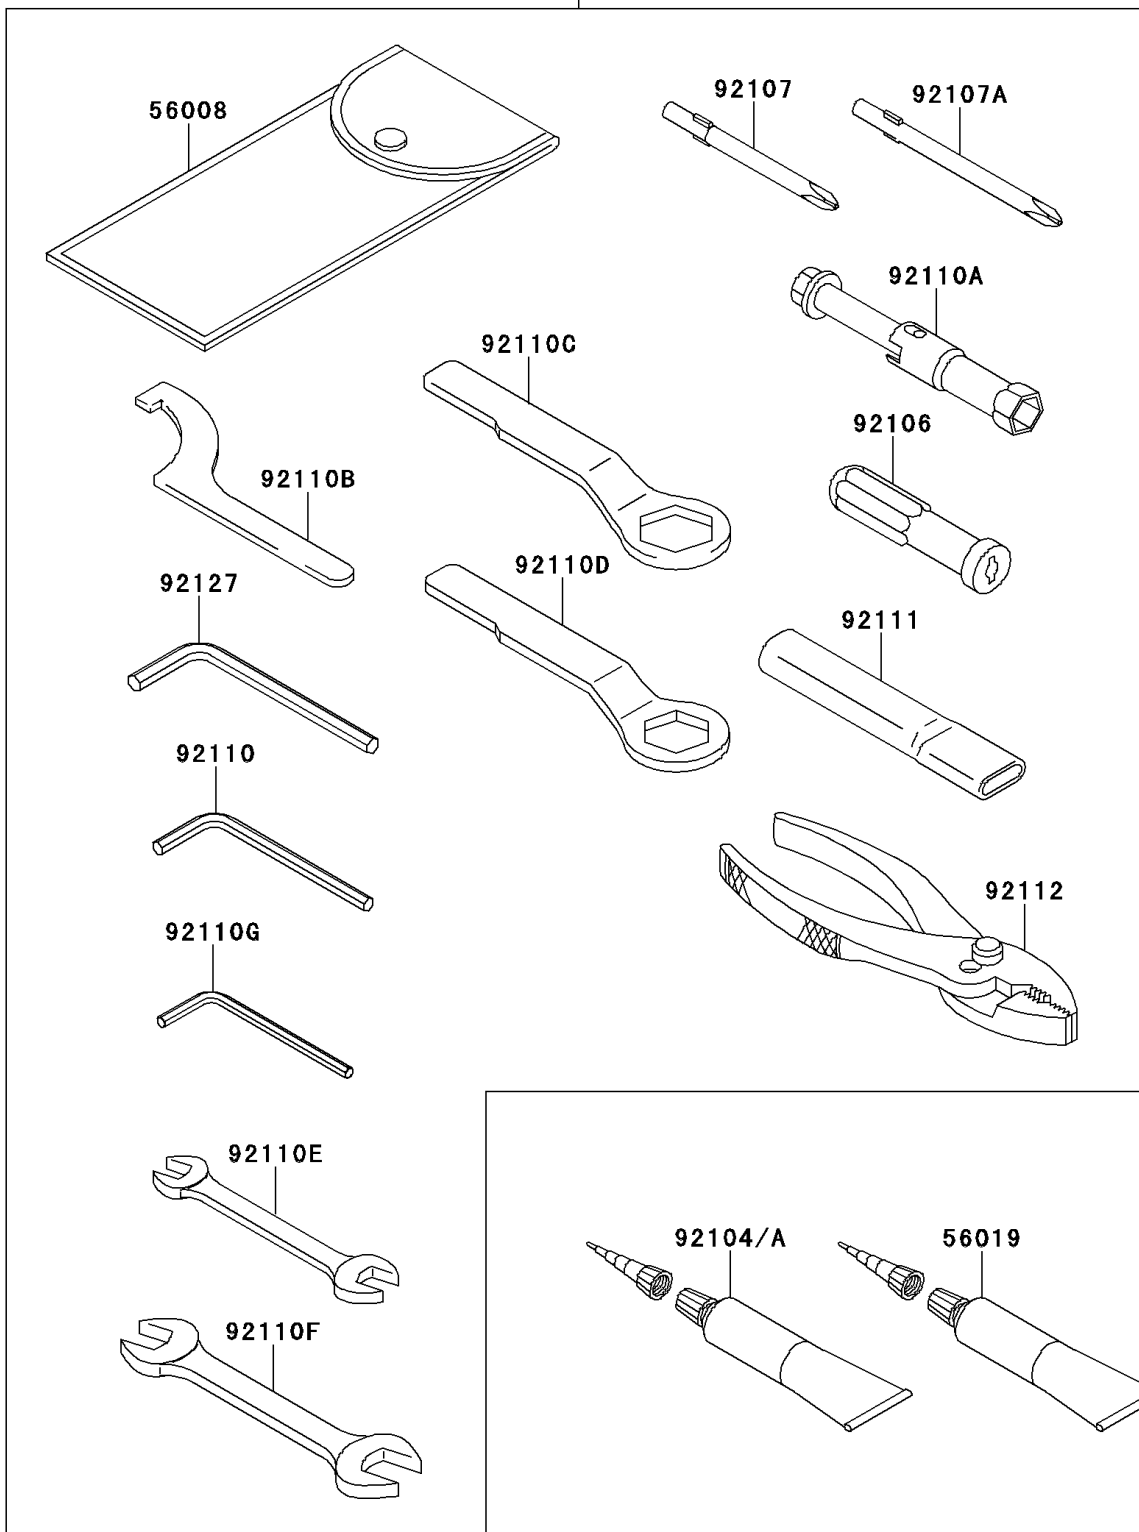

2011 NINJA® 650R PARTS DIAGRAM

Owner's Tools

56007

F2810

2011 NINJA® 650R PARTS LIST

Owner's Tools

ITEM NAME	PART NUMBER	QUANTITY
TOOL-KIT (Ref # 56007)	56007-0026	1
BAG,TOOL (Ref # 56008)	56008-1075	1
GASKET-LIQUID,TB1211,WHITE (Ref # 56019)	56019-120	1
GASKET-LIQUID,TB1211F,CLEAR (Ref # 92104)	92104-0004	1
GASKET-LIQUID,TB1216B,BLACK (Ref # 92104A)	92104-1064	1
GRIP-SCREW DRIVER (Ref # 92106)	92106-1001	1
TOOL-DRIVER,#3PHILLIPS (Ref # 92107)	92107-005	1
TOOL-DRIVER,#2PHILLIPS (Ref # 92107A)	92107-1053	1
TOOL-WRENCH,ALLEN,5MM (Ref # 92110)	92110-1015	1
TOOL-WRENCH,BOX,16MM (Ref # 92110A)	92110-1132	1
TOOL-WRENCH,HOOK (Ref # 92110B)	92110-1144	1
TOOL-WRENCH,BOX END,27MM (Ref # 92110C)	92110-1147	1
TOOL-WRENCH,BOX END,22MM (Ref # 92110D)	92110-1148	1
TOOL-WRENCH,OPEN END,10X12 (Ref # 92110E)	92110-1152	1
TOOL-WRENCH,OPEN END,14X17 (Ref # 92110F)	92110-1153	1
TOOL-WRENCH,ALLEN,4MM (Ref # 92110G)	92110-3703	1
TOOL-BAR,BOX END WRENCH (Ref # 92111)	92111-1051	1
TOOL-PLIERS (Ref # 92112)	92112-1001	1
TOOL-WRENCH,ALLEN,6MM (Ref # 92127)	92127-003	1