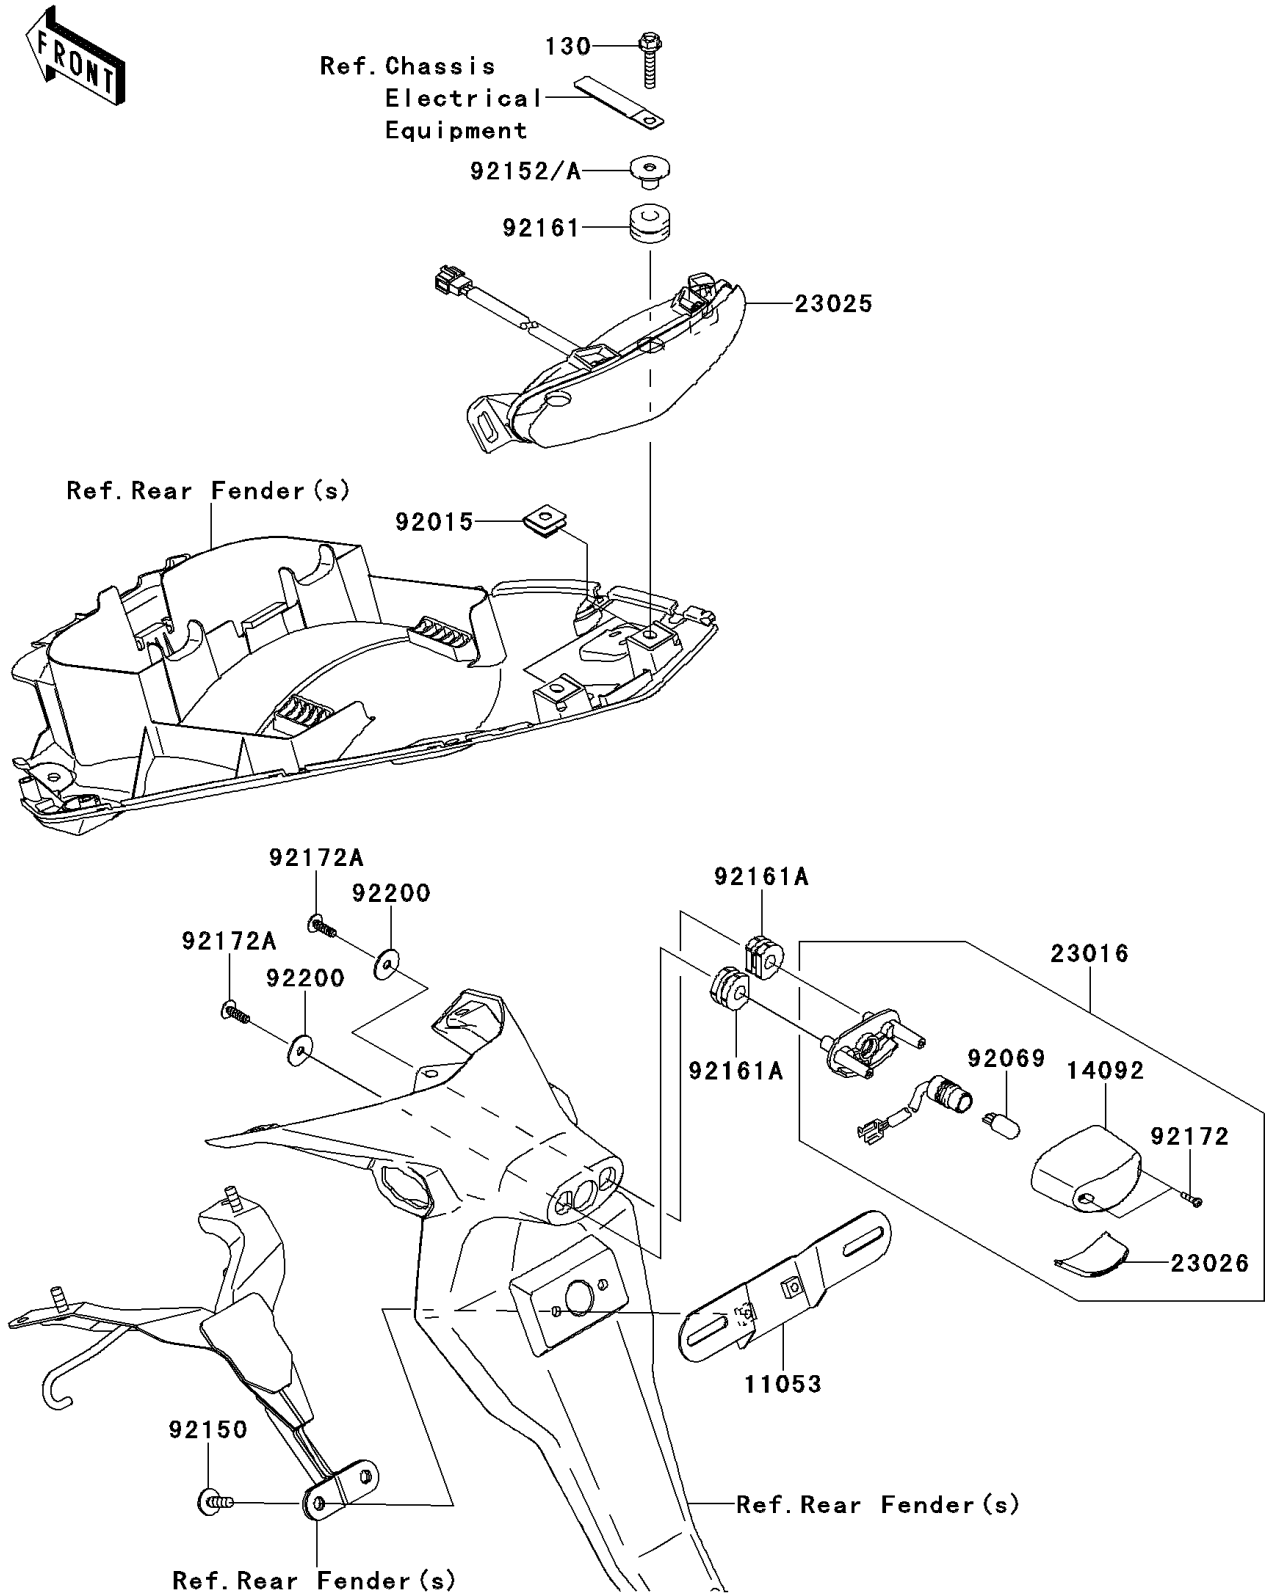

2011 NINJA® 650R PARTS DIAGRAM

Taillight(s)

F2720

2011 NINJA® 650R PARTS LIST

Taillight(s)

ITEM NAME	PART NUMBER	QUANTITY
BOLT-FLANGED,6X30 (Ref # 130)	130BB0630	1
BRACKET,LICENSE (Ref # 11053)	11053-0400	1
COVER,LICENSE LAMP (Ref # 14092)	14092-0001	1
LAMP-ASSY,LICENSE (Ref # 23016)	23016-0033	1
LAMP-TAIL,LED (Ref # 23025)	23025-0066	1
LENS,LICENSE LAMP (Ref # 23026)	23026-0015	1
NUT,6MM (Ref # 92015)	92015-1094	1
BULB,12V 5W (Ref # 92069)	92069-1016	1
BOLT,FLANGED,6X20 (Ref # 92150)	92150-1633	1
COLLAR,6.5X10X13.1 (Ref # 92152A)	92152-0910	1
DAMPER (Ref # 92161)	92161-0163	1
DAMPER (Ref # 92161A)	92161-0776	1
SCREW,TAPPING,2.9X13 (Ref # 92172)	92172-0343	1
SCREW,TAPPING,5X16 (Ref # 92172A)	92172-0427	1
WASHER,5.5X20X1.2 (Ref # 92200)	92200-0284	1