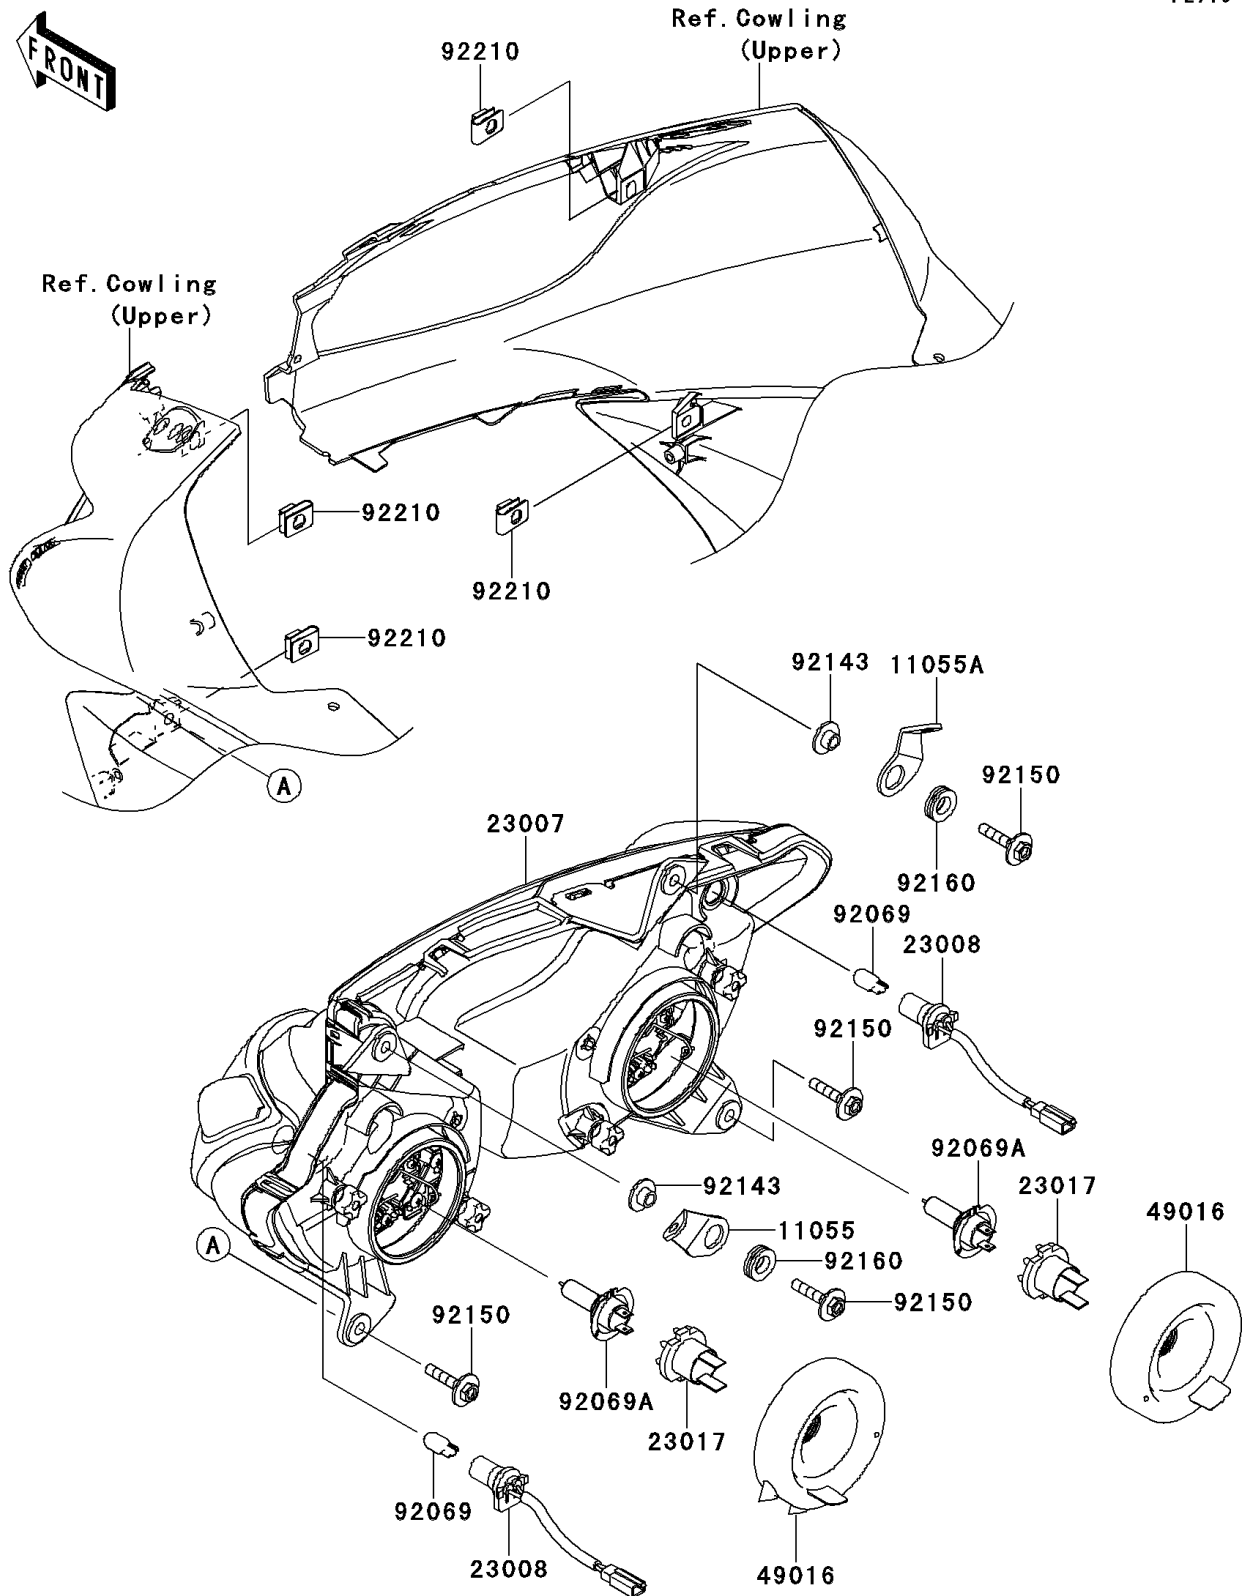

2011 NINJA® 650R PARTS DIAGRAM

Headlight(s)

F2710

2011 NINJA® 650R PARTS LIST

Headlight(s)

ITEM NAME	PART NUMBER	QUANTITY
BRACKET,LH (Ref # 11055)	11055-1908	1
BRACKET,RH (Ref # 11055A)	11055-1909	1
LENS-COMP,HEAD LAMP (Ref # 23007)	23007-0144	1
SOCKET-ASSY,HEAD LAMP (Ref # 23008)	23008-0109	1
SOCKET,HEAD LAMP (Ref # 23017)	23017-1067	1
COVER-SEAL,HEAD LAMP (Ref # 49016)	49016-0062	1
BULB,12V 5W (Ref # 92069)	92069-1016	1
BULB,12V 55W,H7 (Ref # 92069A)	92069-1126	1
COLLAR,L=7.4 (Ref # 92143)	92143-1019	1
BOLT,6X30 (Ref # 92150)	92150-1694	1
DAMPER (Ref # 92160)	92160-1278	1
NUT (Ref # 92210)	92210-0130	1