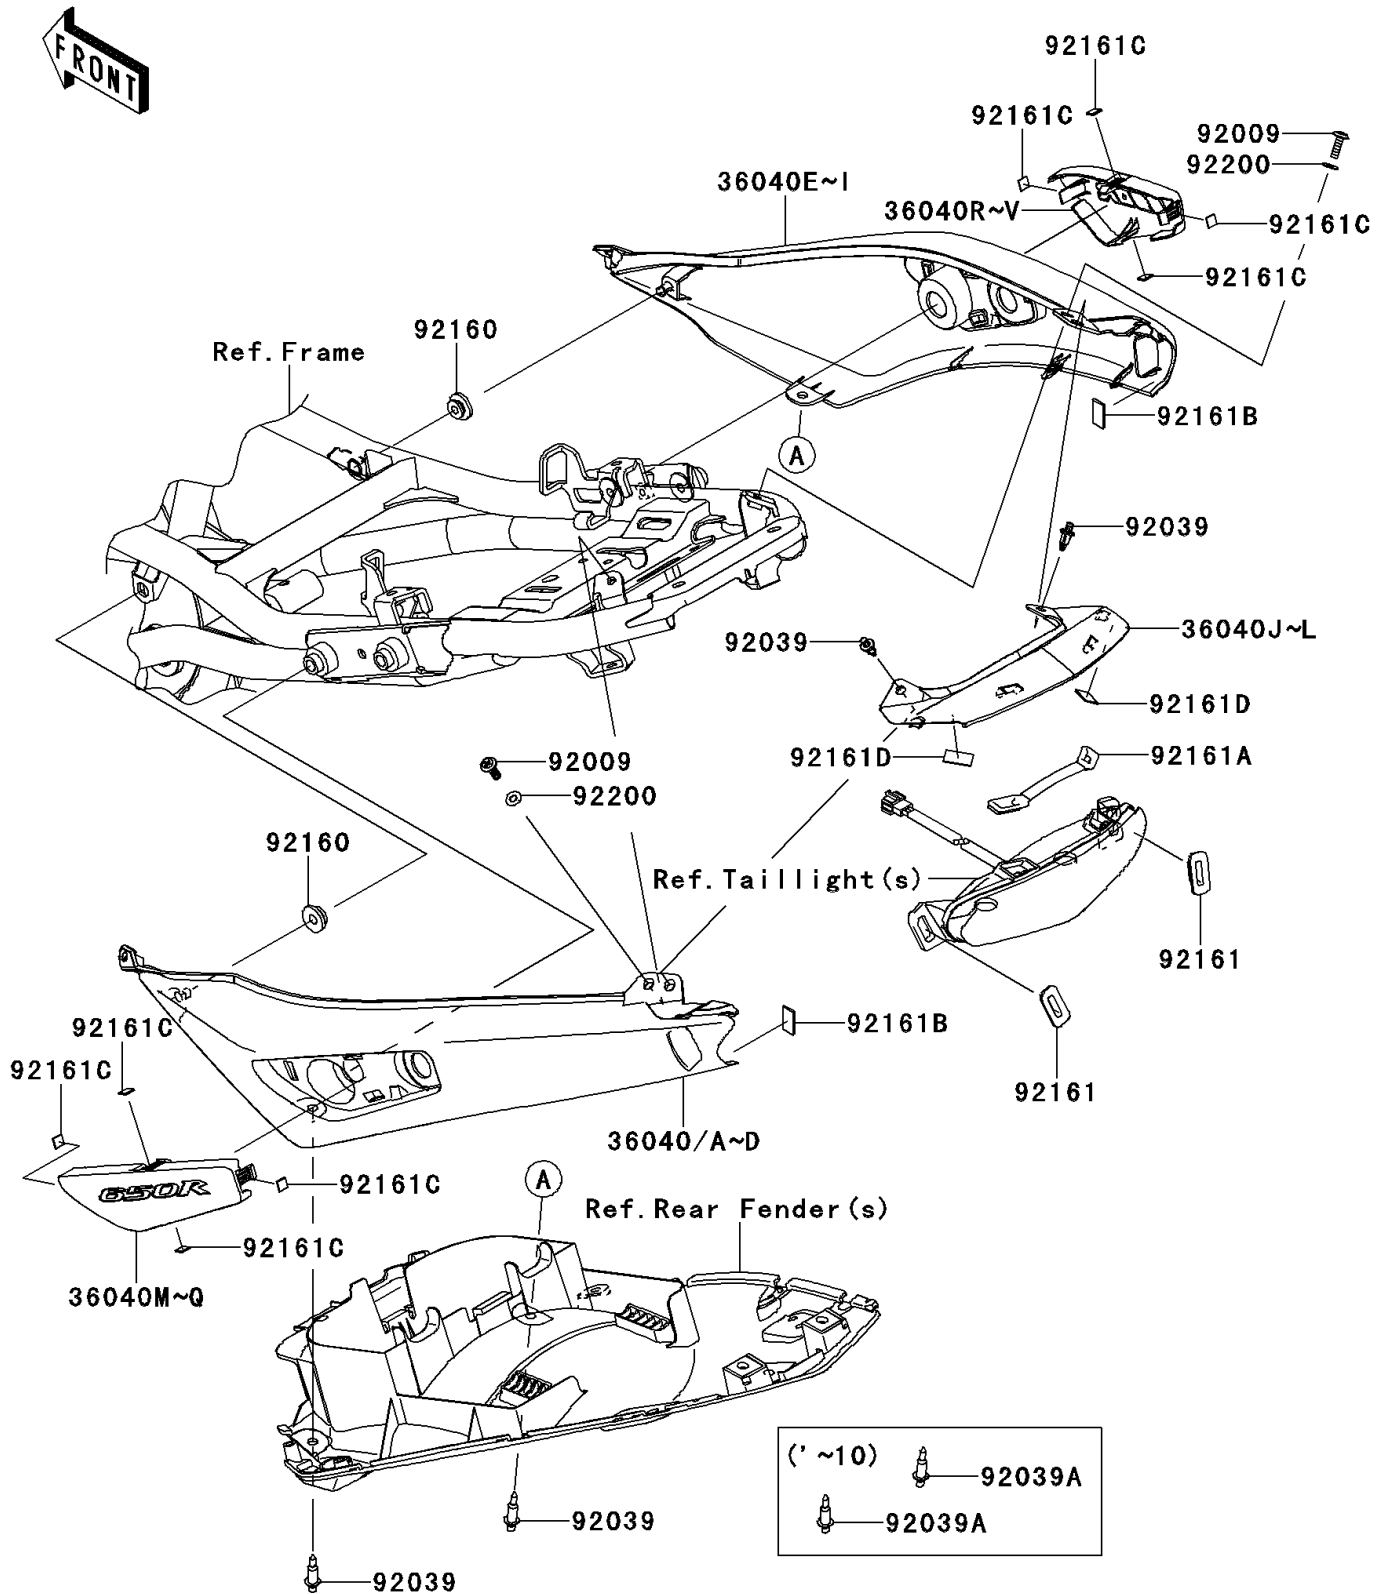

2011 NINJA® 650R PARTS DIAGRAM

Seat Cover(CAF/CBF)

F2612A

2011 NINJA® 650R PARTS LIST

Seat Cover(CAF/CBF)

ITEM NAME	PART NUMBER	QUANTITY
COVER-TAIL,LH,C.B.ORANGE (Ref # 36040C)	36040-0081-15T	1
COVER-TAIL,LH,M.S.BLACK (Ref # 36040D)	36040-0081-15Z	1
COVER-TAIL,RH,C.B.ORANGE (Ref # 36040H)	36040-0082-15T	1
COVER-TAIL,RH,M.S.BLACK (Ref # 36040I)	36040-0082-15Z	1
COVER-TAIL,CNT,M.S.BLACK (Ref # 36040K)	36040-0083-15Z	1
COVER-TAIL,CNT,F.S.BLACK (Ref # 36040L)	36040-0083-18T	1
COVER-TAIL,LH CAP,650R,ORANGE (Ref # 36040O)	36040-0085-15T	1
COVER-TAIL,LH CAP,650R,BLACK (Ref # 36040Q)	36040-0085-15Z	1
COVER-TAIL,RH CAP,650R,ORANGE (Ref # 36040T)	36040-0086-15T	1
COVER-TAIL,RH CAP,650R,BLACK (Ref # 36040V)	36040-0086-15Z	1
SCREW,5X16 (Ref # 92009)	92009-1909	1
RIVET (Ref # 92039)	92039-0023	1
DAMPER (Ref # 92160)	92160-1613	1
DAMPER,TAIL LAMP L&R (Ref # 92161)	92161-0624	1
DAMPER,TAIL LAMP UPP (Ref # 92161A)	92161-0625	1
DAMPER (Ref # 92161B)	92161-0726	1
DAMPER (Ref # 92161C)	92161-0816	1
DAMPER,20X10X1 (Ref # 92161D)	92161-0821	1
WASHER,NYLON,5.3X11.5X0.5 (Ref # 92200)	92200-1480	1