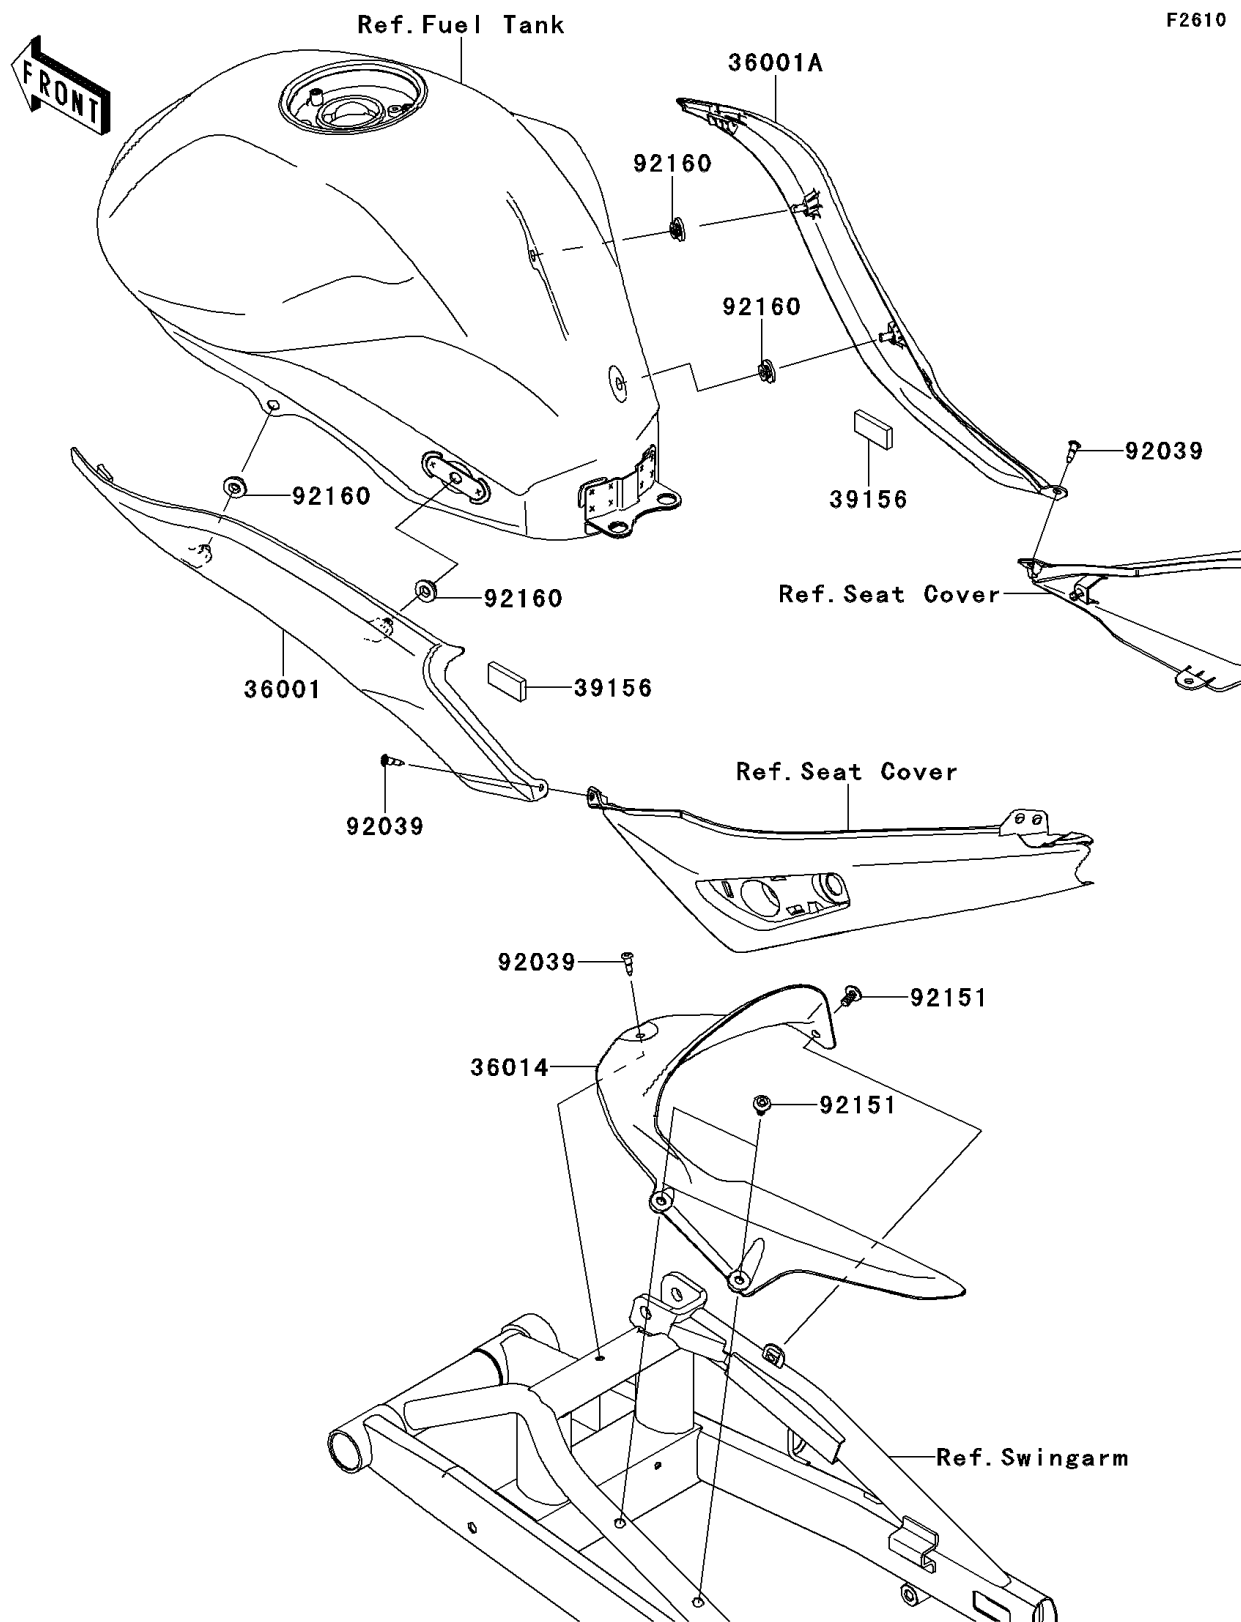

2011 NINJA® 650R PARTS DIAGRAM

Side Covers/Chain Cover

F2610

2011 NINJA® 650R PARTS LIST

Side Covers/Chain Cover

ITEM NAME	PART NUMBER	QUANTITY
COVER-SIDE,LH (Ref # 36001)	36001-0143	1
COVER-SIDE,RH (Ref # 36001A)	36001-0144	1
CASE-CHAIN (Ref # 36014)	36014-0043	1
PAD (Ref # 39156)	39156-0320	1
RIVET (Ref # 92039)	92039-0023	1
BOLT,SOCKET,6X14 (Ref # 92151)	92151-1654	1
DAMPER (Ref # 92160)	92160-1613	1