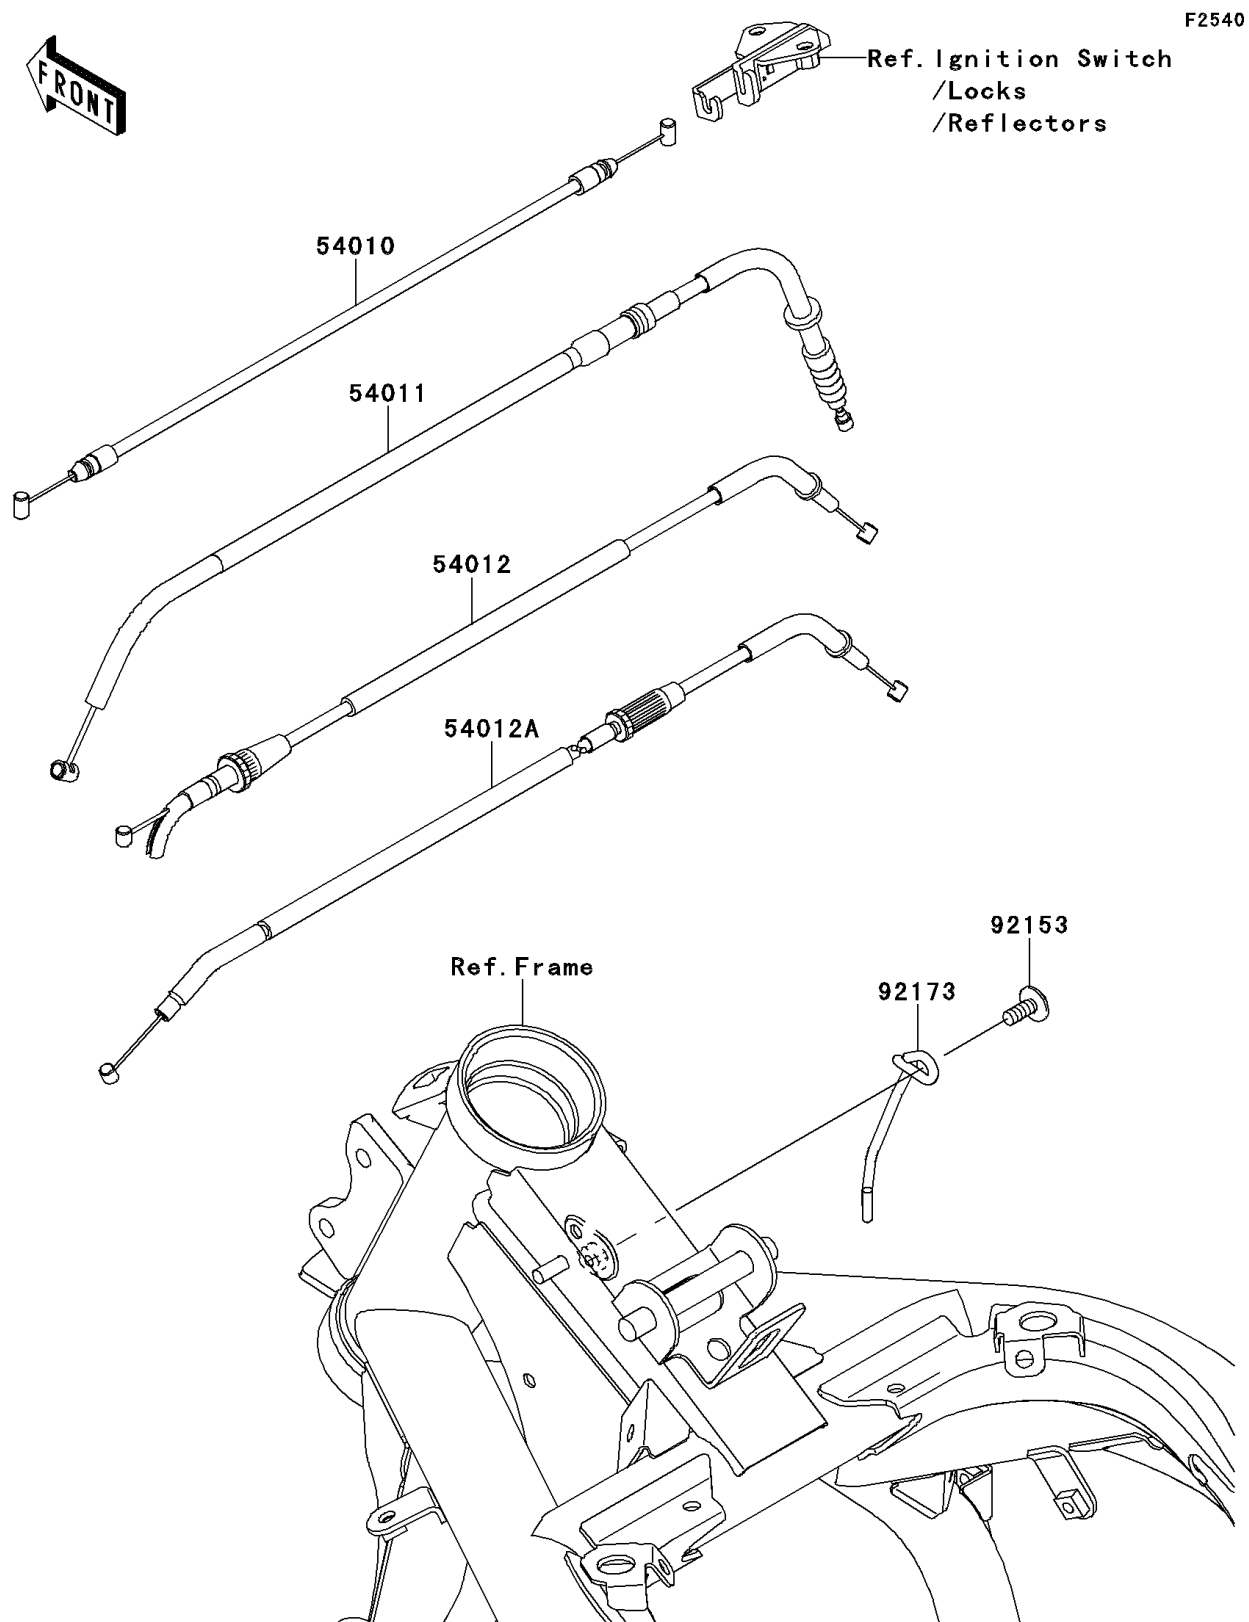

2011 NINJA® 650R PARTS DIAGRAM

Cables

2011 NINJA® 650R PARTS LIST

Cables

ITEM NAME	PART NUMBER	QUANTITY
CABLE,SEAT LOCK (Ref # 54010)	54010-0096	1
CABLE-CLUTCH (Ref # 54011)	54011-0098	1
CABLE-THROTTLE,OPENING (Ref # 54012)	54012-0240	1
CABLE-THROTTLE,CLOSING (Ref # 54012A)	54012-0241	1
BOLT,SOCKET,6X14 (Ref # 92153)	92153-1446	1
CLAMP (Ref # 92173)	92173-0005	1