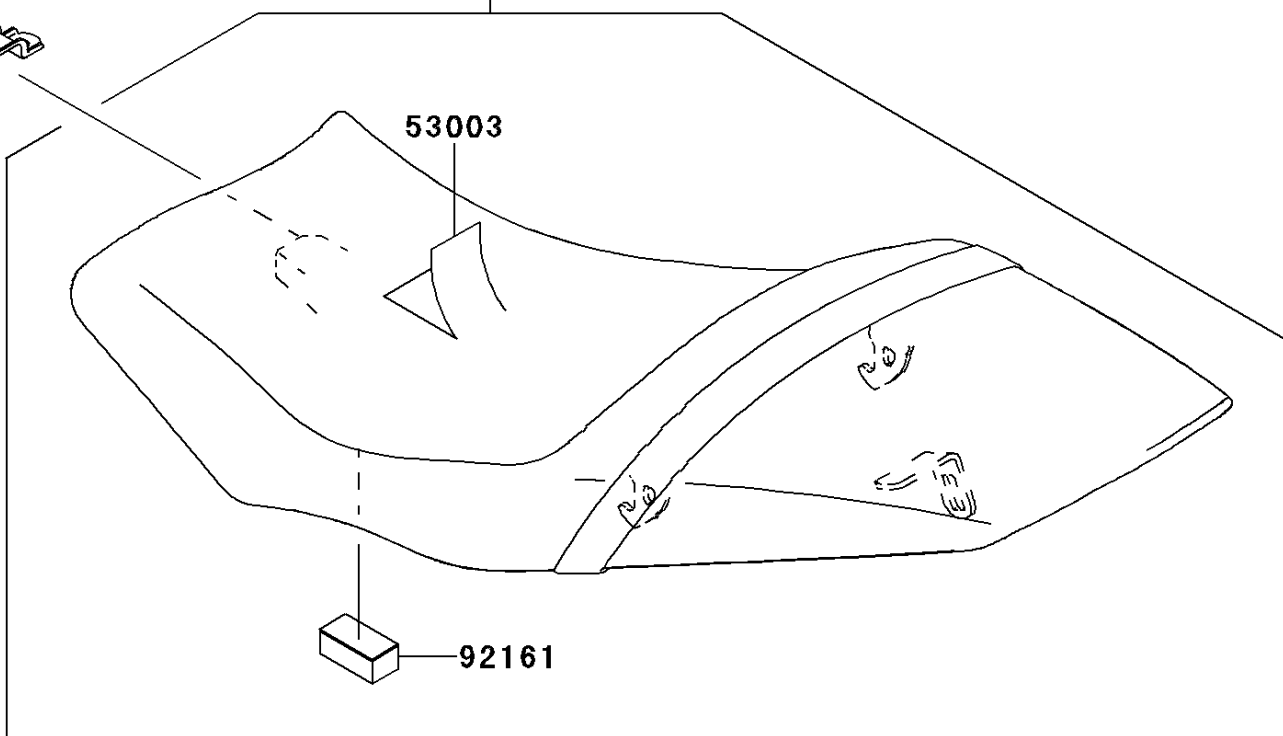

2011 NINJA® 650R PARTS DIAGRAM

Seat

F2510

Ref. Fuel Tank

53066

53003

92161

2011 NINJA® 650R PARTS LIST

Seat

ITEM NAME	PART NUMBER	QUANTITY
LEATHER,SEAT,BLACK (Ref # 53003)	53003-0138-MA	1
SEAT-ASSY,DUAL,W/BAND,BLK/BLK (Ref # 53066)	53066-0219-12Y	1
DAMPER,SEAT (Ref # 92161)	92161-1321	1