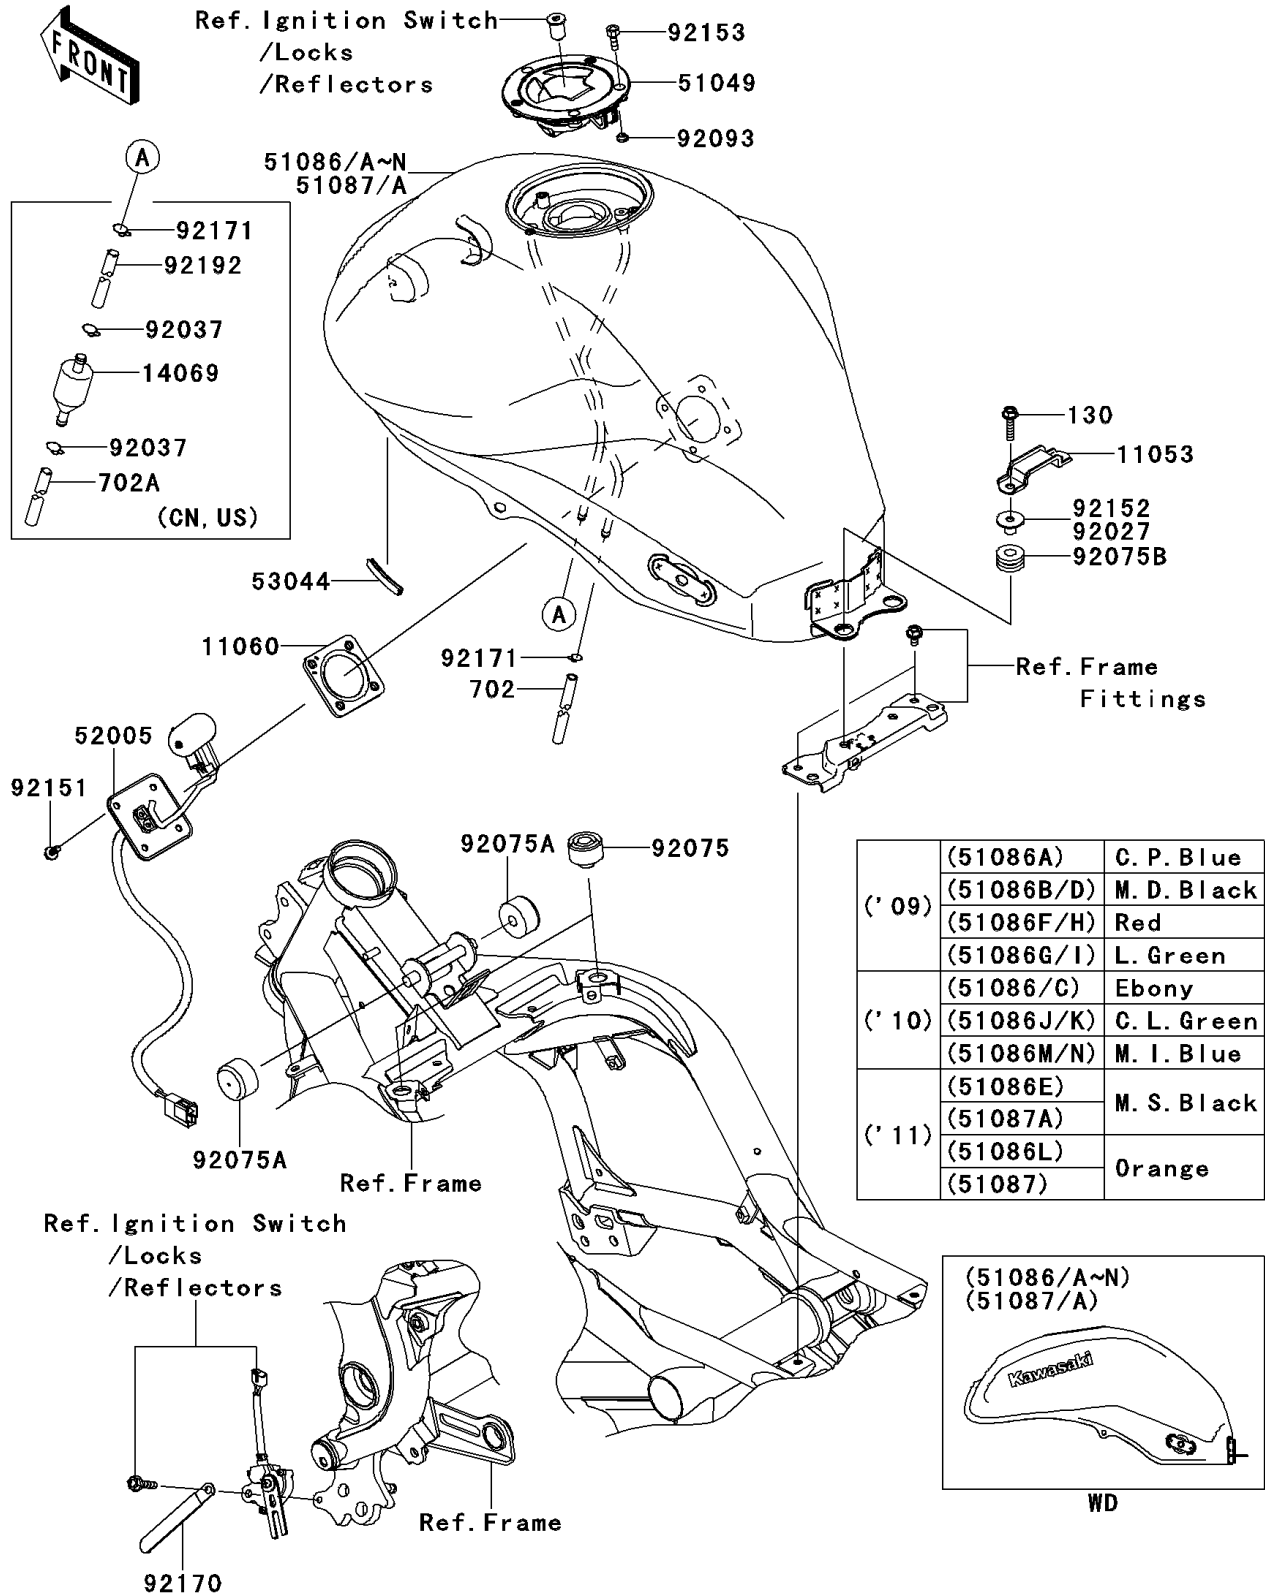

2011 NINJA® 650R PARTS DIAGRAM

Fuel Tank

F2410

2011 NINJA® 650R PARTS LIST

Fuel Tank

ITEM NAME	PART NUMBER	QUANTITY
BRACKET,SEAT (Ref # 11053)	11053-1812	1
GASKET,FUEL GAUGE (Ref # 11060)	11060-1952	1
CAP-TANK,FUEL (Ref # 51049)	51049-0039	1
BOLT-FLANGED,6X25 (Ref # 130)	130BB0625	1
TUBE-RUBBER,6X9X690 (Ref # 702)	702A06690	1
GAUGE,FUEL (Ref # 52005)	52005-0076	1
TRIM,L=60 (Ref # 53044)	53044-1249	1
DAMPER (Ref # 92075)	92075-015	1
DAMPER,FUEL TANK (Ref # 92075A)	92075-125	1
DAMPER (Ref # 92075B)	92075-1690	1
SEAL,FUEL TANK CAP (Ref # 92093)	92093-1030	1
BOLT,5X12 (Ref # 92151)	92151-1599	1
COLLAR,6.5X10X13.1 (Ref # 92152)	92152-0910	1
BOLT,SOCKET,5X16 (Ref # 92153)	92153-1616	1
CLAMP (Ref # 92170)	92170-1925	1
BREATHER,FUEL TANK (Ref # 14069)	14069-1004	1
TANK-COMP-FUEL,M.S.BLACK (Ref # 51086E)	51086-5161-15Z	1
TUBE-RUBBER,7X10X100 (Ref # 702A)	702A07100	1
TANK-COMP-FUEL,C.B.ORANGE (Ref # 51086L)	51086-5376-15T	1
TANK-COMP-FUEL,C.B.ORANGE (Ref # 51087)	51087-5077-15T	1
TANK-COMP-FUEL,M.S.BLACK (Ref # 51087A)	51087-5081-15Z	1
CLAMP,TUBE (Ref # 92037)	92037-147	1
CLAMP,8X0.7 (Ref # 92171)	92171-1973	2
TUBE,6X9X500 (Ref # 92192)	92192-0733	1