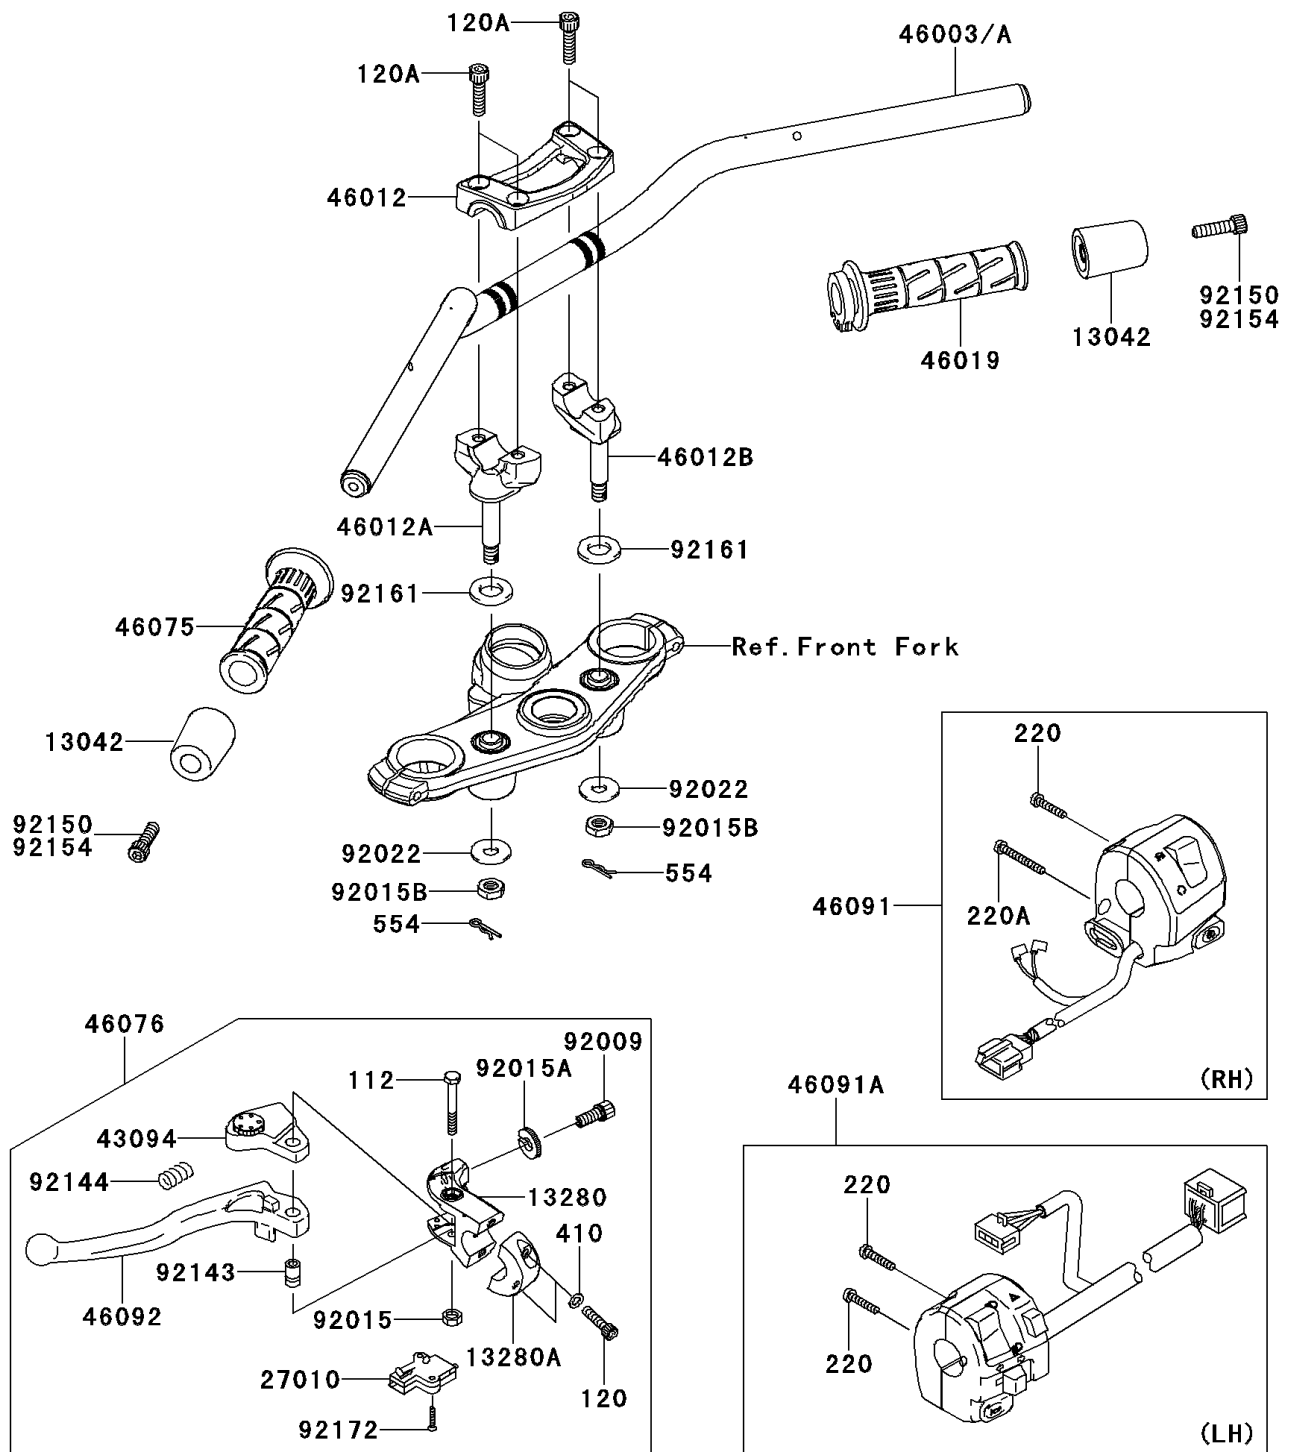

2011 NINJA® 650R PARTS DIAGRAM

Handlebar

F2310

2011 NINJA® 650R PARTS LIST

Handlebar

ITEM NAME	PART NUMBER	QUANTITY
BOLT-UPSET,6X45 (Ref # 112)	112AB0645	1
BOLT-SOCKET,6X25 (Ref # 120)	120CB0625	1
BOLT-SOCKET,8X30 (Ref # 120A)	120CC0830	1
SCREW-PAN-CROSS,5X25 (Ref # 220)	220AB0525	1
SCREW-PAN-CROSS,5X40 (Ref # 220A)	220AB0540	1
WASHER-PLAIN-SMALL,6MM (Ref # 410)	410AB0600	1
PIN-SNAP (Ref # 554)	554DB0800	1
WEIGHT,HANDLE (Ref # 13042)	13042-5002	1
HOLDER,CLUTCH LEVER (Ref # 13280)	13280-0306	1
HOLDER,CLUTCH LEVER (Ref # 13280A)	13280-0319	1
SWITCH,CLUTCH,BLACK (Ref # 27010)	27010-1094	1
ADJUSTER,CLUTCH LEVER (Ref # 43094)	43094-1053	1
HANDLE,F.M.GRAY (Ref # 46003)	46003-0152-26M	1
HOLDER-HANDLE,UPP (Ref # 46012)	46012-0059	1
HOLDER-HANDLE,LWR,LH (Ref # 46012A)	46012-0060	1
HOLDER-HANDLE,LWR,RH (Ref # 46012B)	46012-0061	1
GRIP-ASSY,THROTTLE (Ref # 46019)	46019-0001	1
GRIP,LH (Ref # 46075)	46075-1144	1
LEVER-ASSY-GRIP,CLUTCH (Ref # 46076)	46076-0053	1
HOUSING-ASSY-CONTROL,RH (Ref # 46091)	46091-0159	1
HOUSING-ASSY-CONTROL,LH (Ref # 46091A)	46091-0161	1
LEVER-GRIP,CLUTCH (Ref # 46092)	46092-0031	1
SCREW,CABLE ADJUST,8MM,BLACK (Ref # 92009)	92009-1134	1
NUT,LOCK,6MM,BLACK (Ref # 92015)	92015-1191	1
NUT,CABLE ADJUST LOCK,8MM,BLK (Ref # 92015A)	92015-1197	1
NUT,LOCK,10MM (Ref # 92015B)	92015-1962	1
WASHER,10.2X28X2 (Ref # 92022)	92022-1088	1
COLLAR (Ref # 92143)	92143-1379	1
SPRING (Ref # 92144)	92144-1467	1

2011 NINJA® 650R PARTS LIST

Handlebar

ITEM NAME	PART NUMBER	QUANTITY
BOLT, SOCKET, 8X30 (Ref # 92154)	92154-0440	1
DAMPER (Ref # 92161)	92161-0037	1
SCREW, 3X16 (Ref # 92172)	92172-0183	1