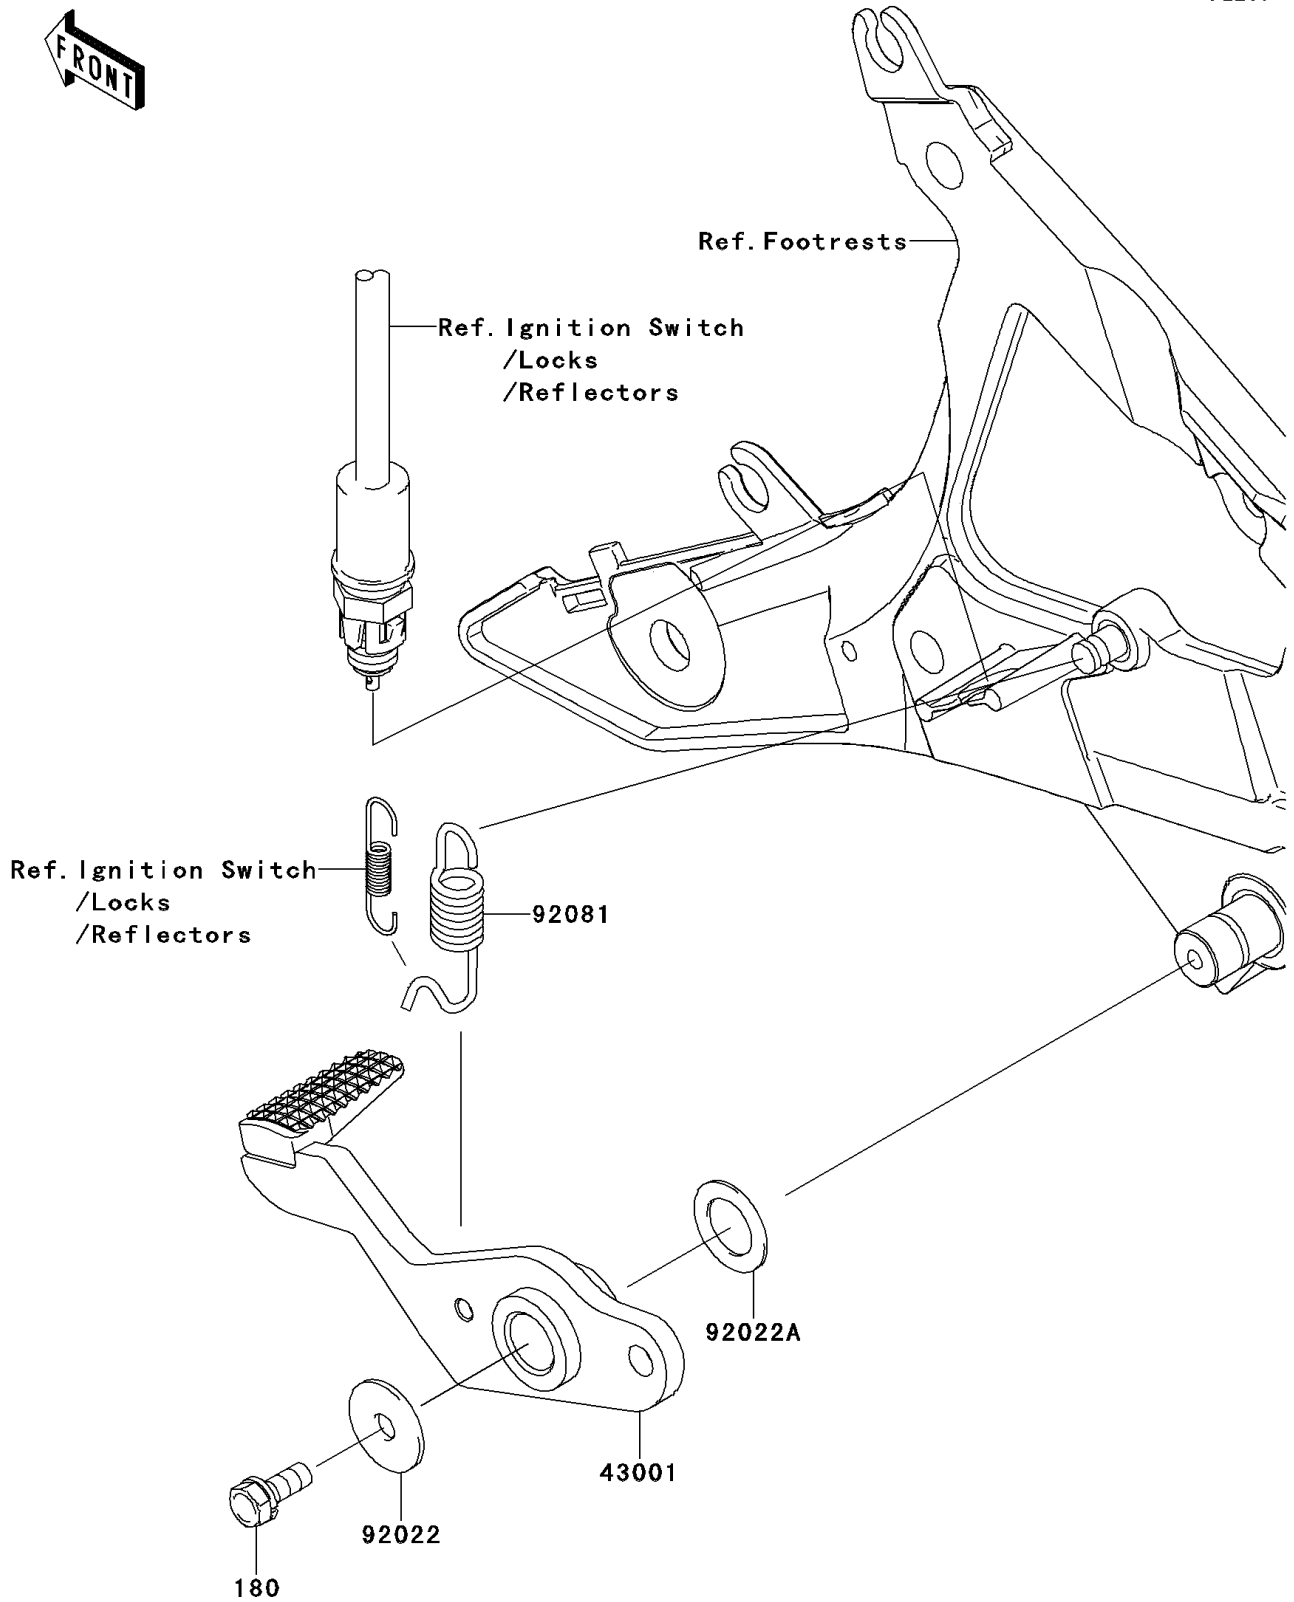

2011 NINJA® 650R PARTS DIAGRAM

Brake Pedal/Torque Link

F2260

2011 NINJA® 650R PARTS LIST

Brake Pedal/Torque Link

ITEM NAME	PART NUMBER	QUANTITY
BOLT-UPSET-WS,6X16 (Ref # 180)	180AA0616	1
LEVER-BRAKE,PEDAL (Ref # 43001)	43001-0104	1
WASHER,7X24X1.6 (Ref # 92022)	92022-228	1
WASHER,15.3X24X1 (Ref # 92022A)	92022-326	1
SPRING,BRAKE PEDAL (Ref # 92081)	92081-1833	1