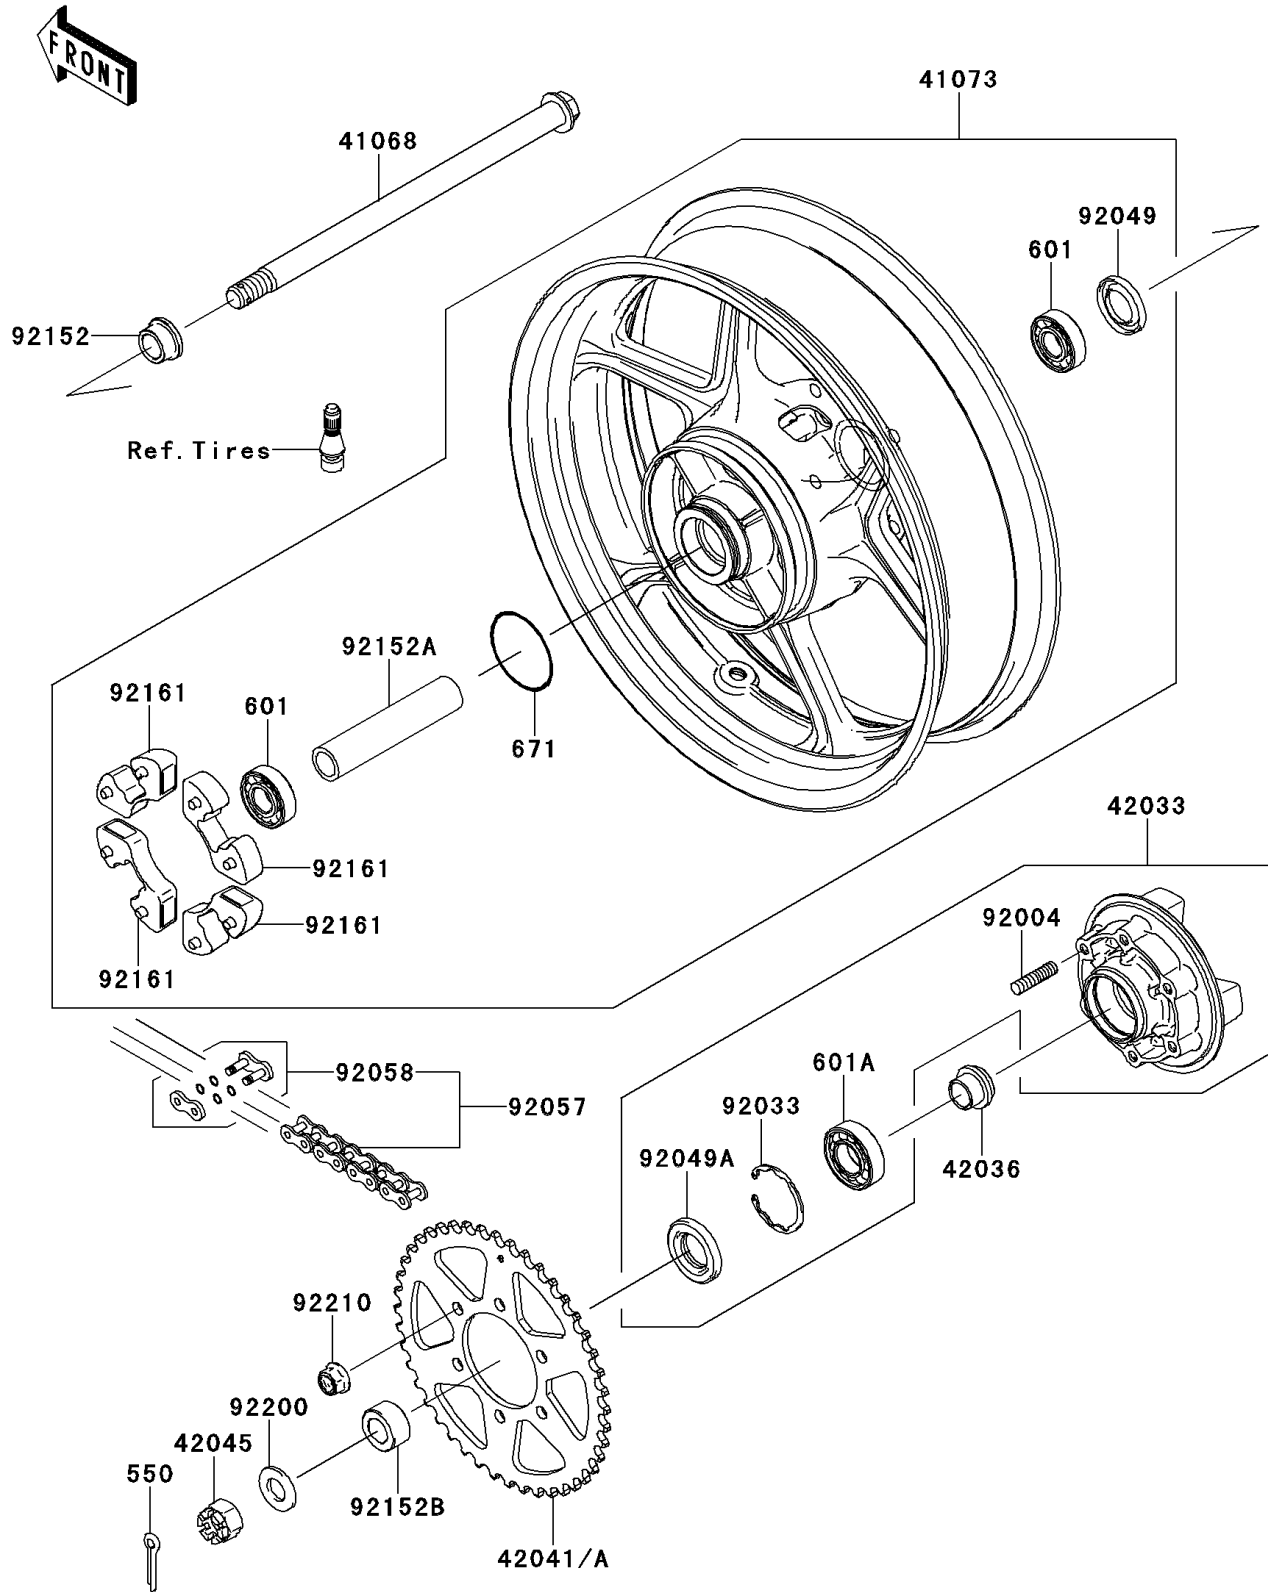

2011 NINJA® 650R PARTS DIAGRAM

Rear Wheel/Chain

F2240

2011 NINJA® 650R PARTS LIST

Rear Wheel/Chain

ITEM NAME	PART NUMBER	QUANTITY
PIN-COTTER,4.0X35 (Ref # 550)	550AA4035	1
BEARING-BALL,6204UUC3 (Ref # 601)	601B6204UU	1
BEARING-BALL (Ref # 601A)	601B6205UU	1
O RING,60MM (Ref # 671)	671B2560	1
AXLE (Ref # 41068)	41068-0071	1
WHEEL-ASSY,RR,G.BLACK (Ref # 41073)	41073-0146-QT	1
COUPLING-ASSY,RR HUB (Ref # 42033)	42033-0028	1
SLEEVE,RR HUB,L=23 (Ref # 42036)	42036-1251	1
SPROCKET-HUB,46T (Ref # 42041A)	42041-0087	1
NUT,CASTLE,18MM (Ref # 42045)	42045-018	1
STUD,10X19 (Ref # 92004)	92004-0028	1
RING-SNAP,52MM (Ref # 92033)	92033-1043	1
SEAL-OIL,28 47 5 (Ref # 92049)	92049-0140	1
SEAL-OIL (Ref # 92049A)	92049-1287	1
CHAIN,DRIVE,DID520VP2X114L (Ref # 92057)	92057-0163	1
JOINT-CHAIN,DRIVE (Ref # 92058)	92058-0018	1
COLLAR,RR AXLE,RH,L=17 (Ref # 92152)	92152-0302	1
COLLAR,20.2X28X133 (Ref # 92152A)	92152-0748	1
COLLAR,20X35X18 (Ref # 92152B)	92152-0751	1
DAMPER,SHOCK,RR HUB (Ref # 92161)	92161-0303	1
WASHER,19X36X3.2 (Ref # 92200)	92200-0296	1
NUT,LOCK,FLANGED,10MM (Ref # 92210)	92210-0276	1