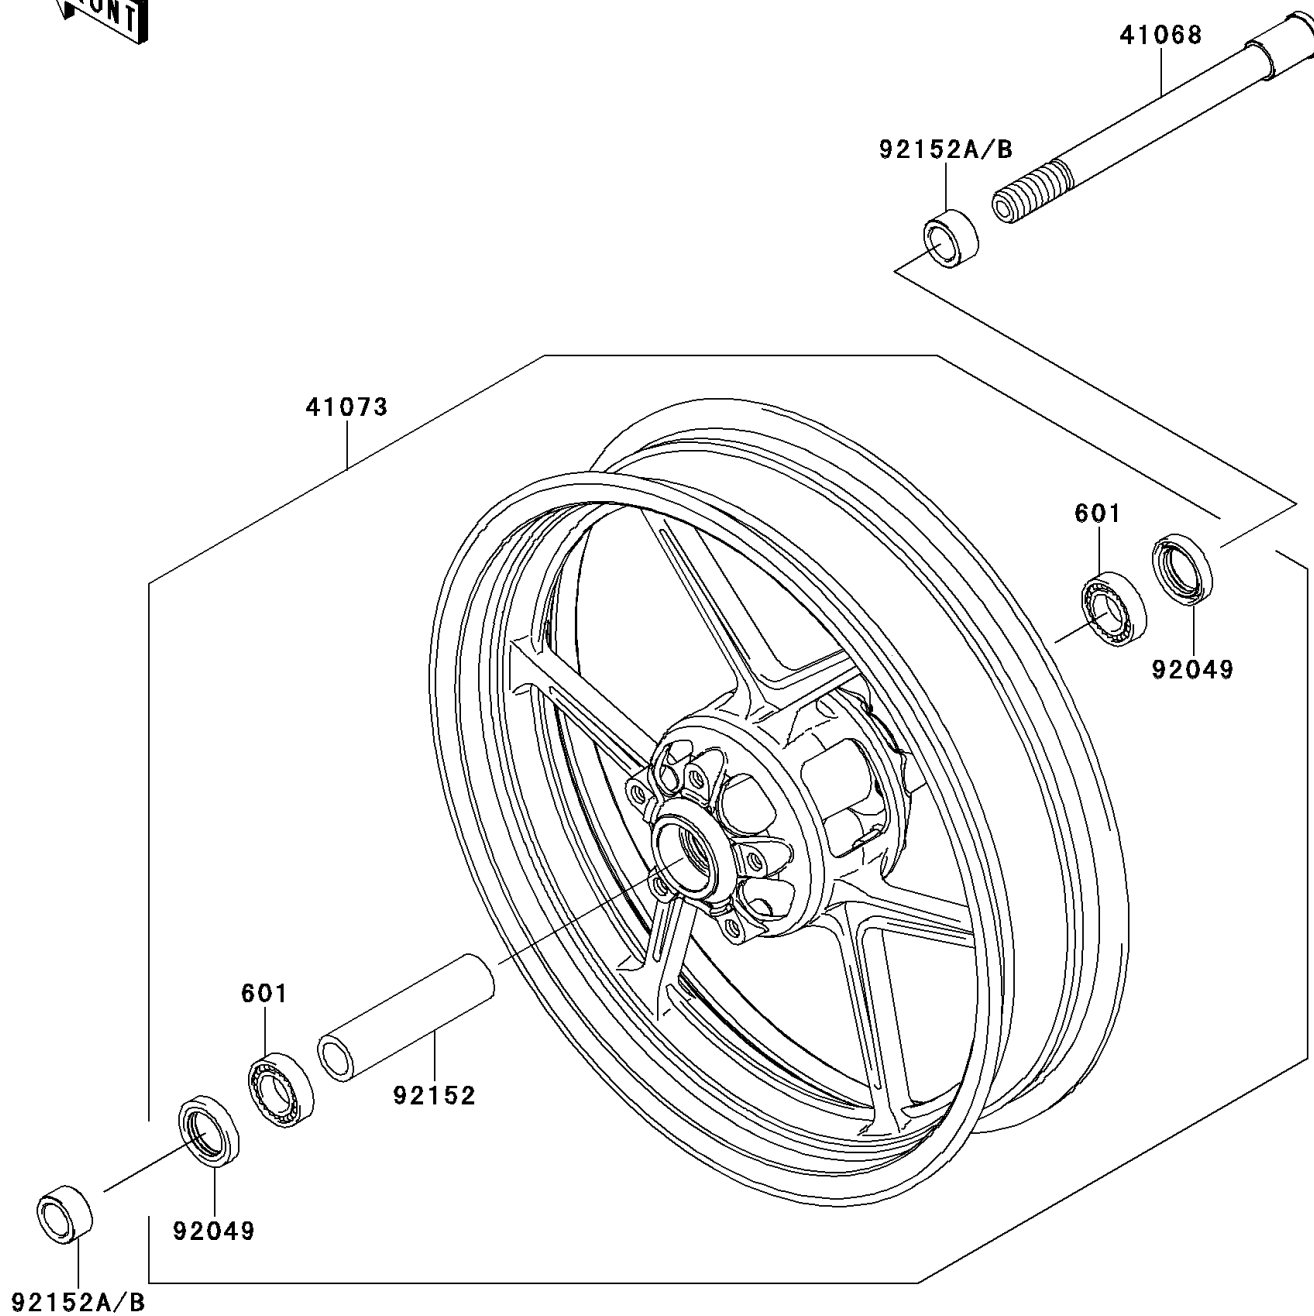

2011 NINJA® 650R PARTS DIAGRAM

Front Wheel

F2230

2011 NINJA® 650R PARTS LIST

Front Wheel

ITEM NAME	PART NUMBER	QUANTITY
BEARING-BALL,#6004UUC3 (Ref # 601)	601B6004UU	1
AXLE,FR (Ref # 41068)	41068-0059	1
WHEEL-ASSY,FR,G.BLACK (Ref # 41073)	41073-0154-QT	1
SEAL-OIL,BJN30427 (Ref # 92049)	92049-0130	1
COLLAR,FR HUB,L=115 (Ref # 92152)	92152-0087	1
COLLAR,20X30X15.5 (Ref # 92152B)	92152-0946	1