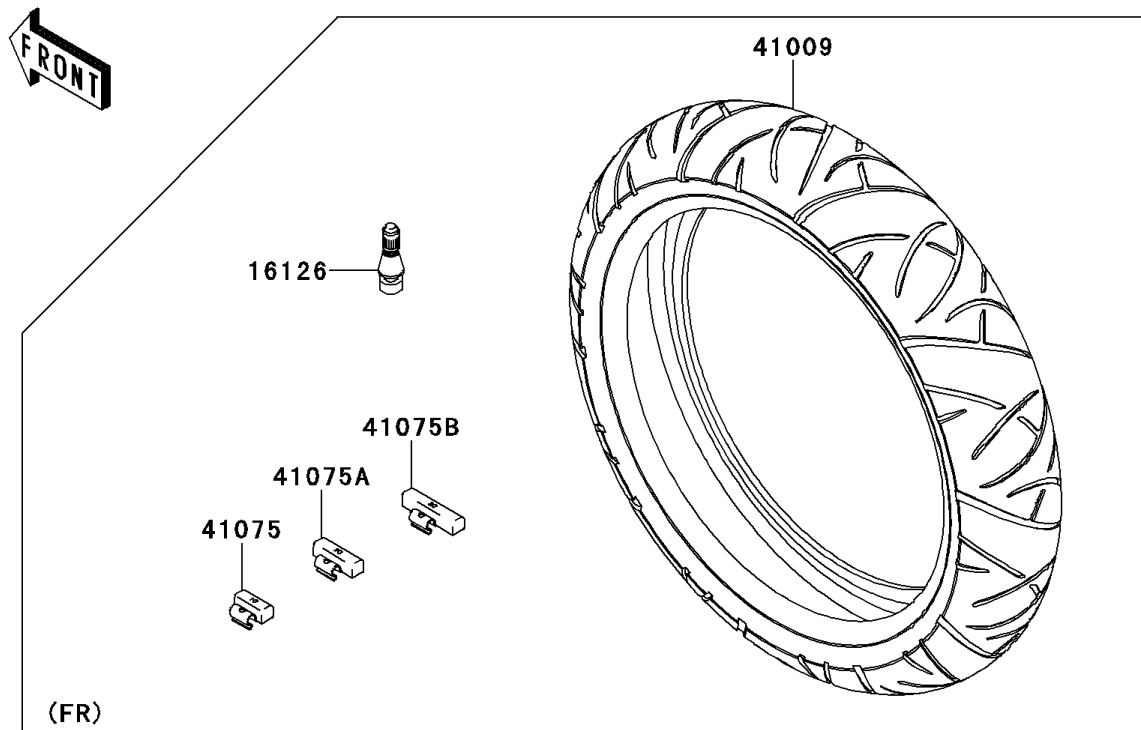

2011 NINJA® 650R PARTS DIAGRAM

Tires

F2210

2011 NINJA® 650R PARTS LIST

Tires

ITEM NAME	PART NUMBER	QUANTITY
VALVE,TIRE (Ref # 16126)	16126-1140	1
TIRE,FR,120/70ZR17(58W),BT021F (Ref # 41009)	41009-0199	1
TIRE,RR,160/60ZR17(69W),BT021R (Ref # 41009A)	41009-0200	1
BALANCER-WHEEL,10G,SILVER (Ref # 41075)	41075-0007	1
BALANCER-WHEEL,20G,SILVER (Ref # 41075A)	41075-0008	1
BALANCER-WHEEL,30G,SILVER (Ref # 41075B)	41075-0009	1