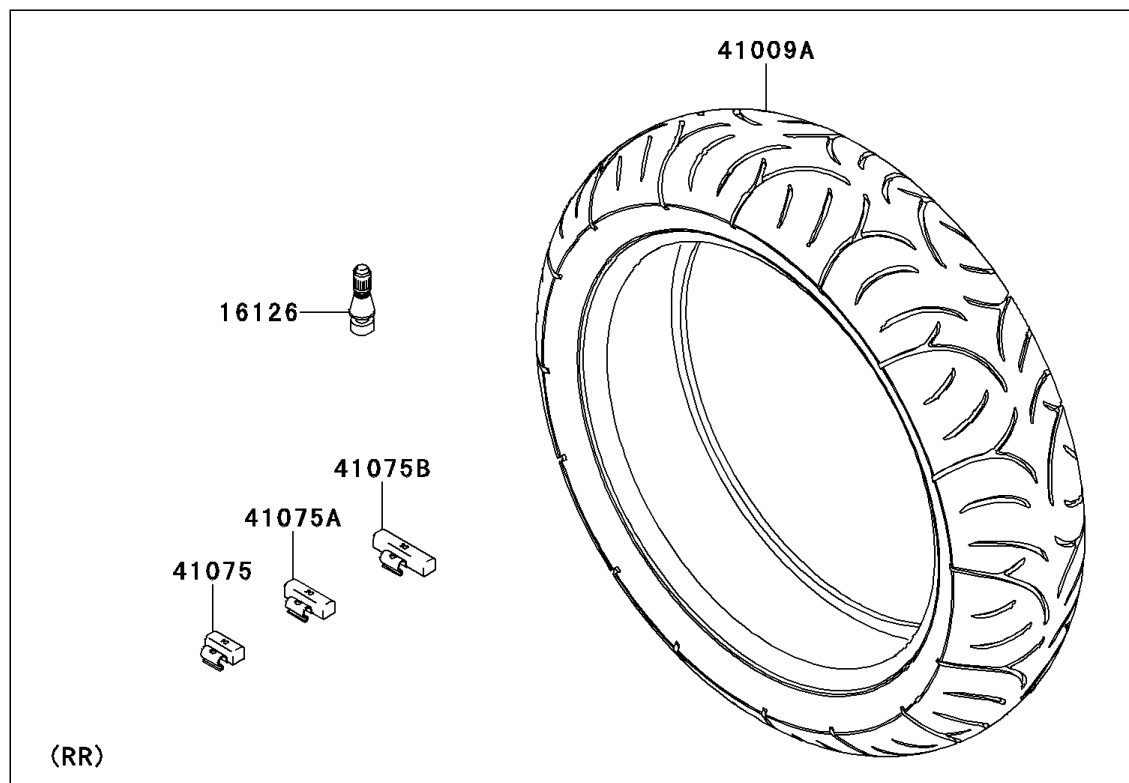

2011 NINJA® 650R PARTS DIAGRAM

Tires

F2210

2011 NINJA® 650R PARTS LIST

Tires

ITEM NAME	PART NUMBER	QUANTITY
VALVE,TIRE (Ref # 16126)	16126-1140	1
TIRE,FR,120/70ZR17(58W),BT021F (Ref # 41009)	41009-0199	1
TIRE,RR,160/60ZR17(69W),BT021R (Ref # 41009A)	41009-0200	1
BALANCER-WHEEL,10G,SILVER (Ref # 41075)	41075-0007	1
BALANCER-WHEEL,20G,SILVER (Ref # 41075A)	41075-0008	1
BALANCER-WHEEL,30G,SILVER (Ref # 41075B)	41075-0009	1