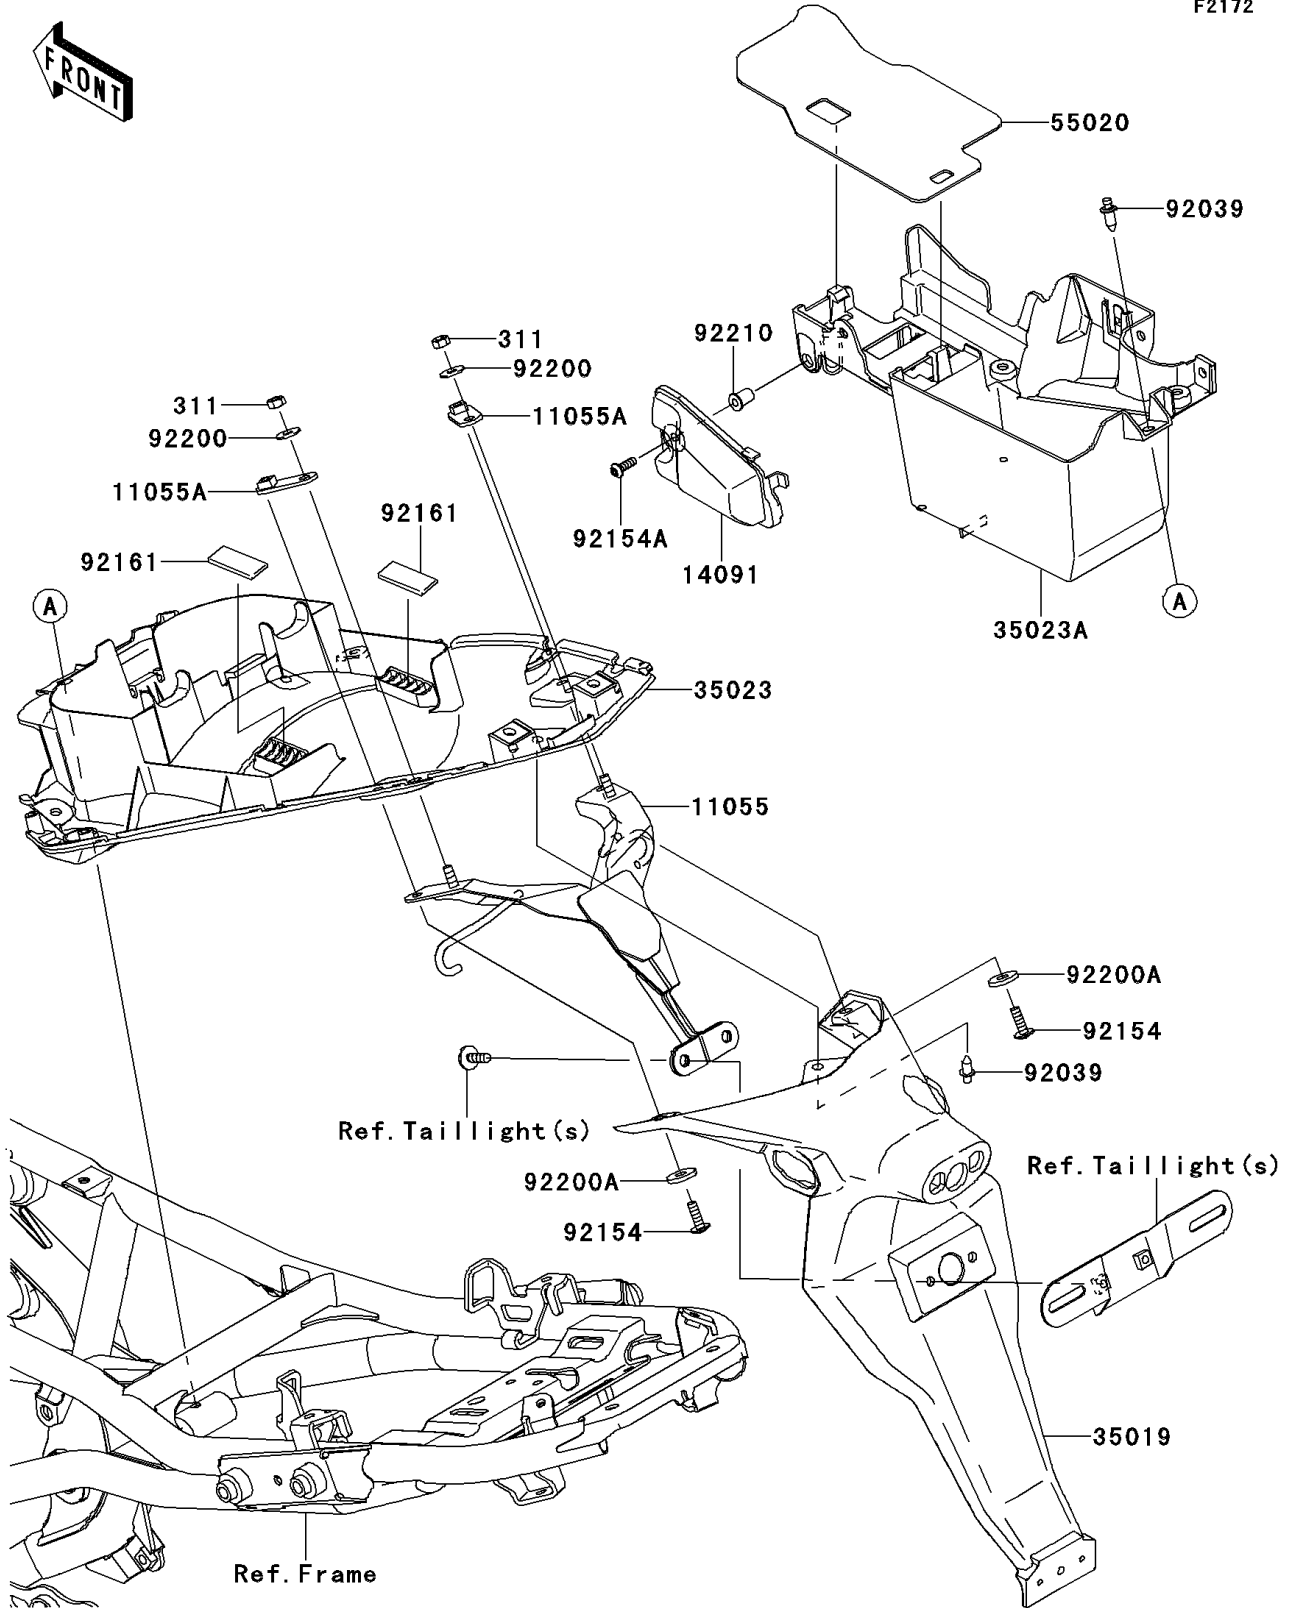

2011 NINJA® 650R PARTS DIAGRAM

Rear Fender(s)

F2172

2011 NINJA® 650R PARTS LIST

Rear Fender(s)

ITEM NAME	PART NUMBER	QUANTITY
NUT-HEX,6MM (Ref # 311)	311AA0600	1
BRACKET,FLAP (Ref # 11055)	11055-0587	1
BRACKET (Ref # 11055A)	11055-0843	1
COVER,SWITCH MAINTENANCE (Ref # 14091)	14091-1678	1
FLAP (Ref # 35019)	35019-0075	1
FENDER-REAR,RR (Ref # 35023)	35023-0142	1
FENDER-REAR,FR (Ref # 35023A)	35023-0163	1
GUARD,HEAT (Ref # 55020)	55020-0220	1
RIVET (Ref # 92039)	92039-1283	1
BOLT,SOCKET,6X18 (Ref # 92154)	92154-0139	1
BOLT,SOCKET,5X16 (Ref # 92154A)	92154-0182	1
DAMPER (Ref # 92161)	92161-0773	1
WASHER,6.5X17X1 (Ref # 92200)	92200-0430	1
WASHER,6.5X14X1 (Ref # 92200A)	92200-1388	1
NUT,WELL,5MM (Ref # 92210)	92210-0498	1