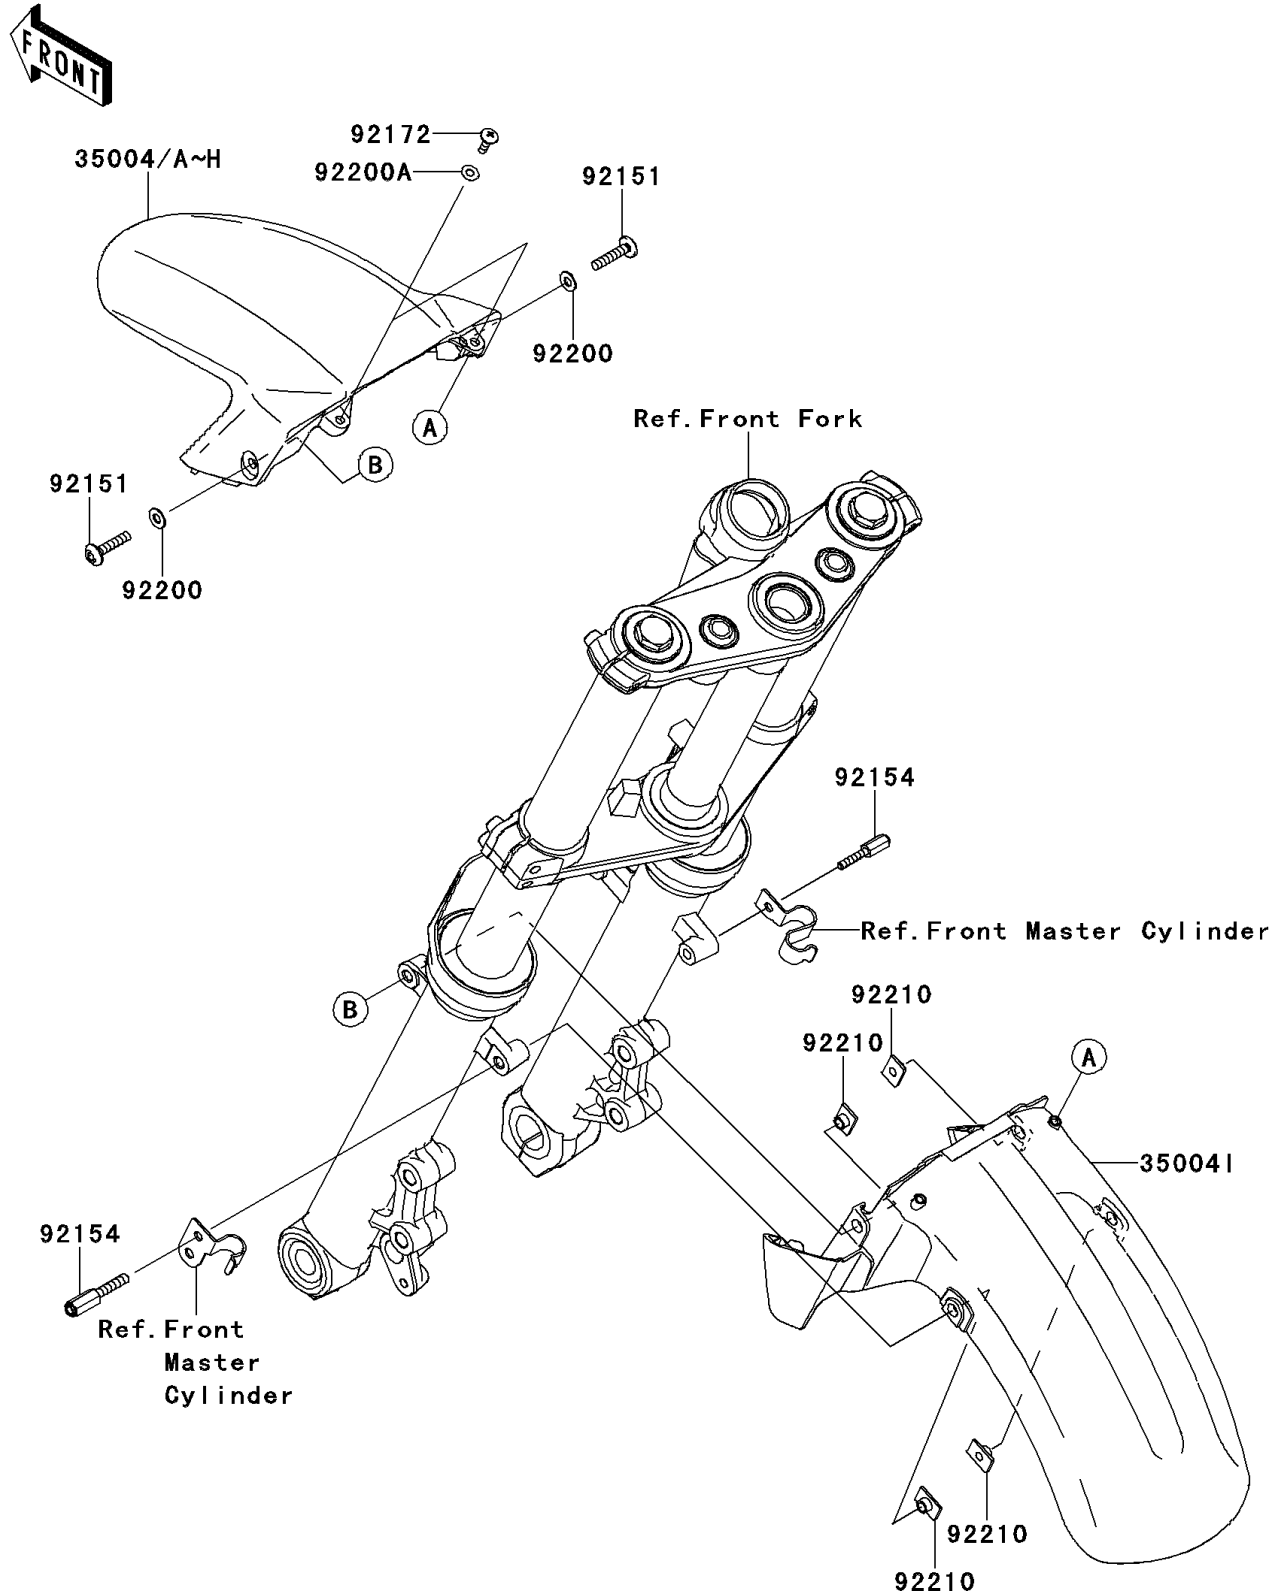

2011 NINJA® 650R PARTS DIAGRAM

Front Fender(s)

F2171

2011 NINJA® 650R PARTS LIST

Front Fender(s)

ITEM NAME	PART NUMBER	QUANTITY
FENDER-FRONT,FR,C.B.ORANGE (Ref # 35004E)	35004-0110-15T	1
FENDER-FRONT,FR,M.S.BLACK (Ref # 35004G)	35004-0110-15Z	1
FENDER-FRONT,RR (Ref # 35004I)	35004-0111	1
BOLT,SOCKET,6X30 (Ref # 92151)	92151-1605	1
BOLT (Ref # 92154)	92154-0305	1
SCREW,TAPPING,5X16 (Ref # 92172)	92172-0427	1
WASHER,6.5X14X1 (Ref # 92200)	92200-1388	1
WASHER,NYLON,5.3X11.5X0.5 (Ref # 92200A)	92200-1480	1
NUT,PLATE,6MM (Ref # 92210)	92210-1352	1