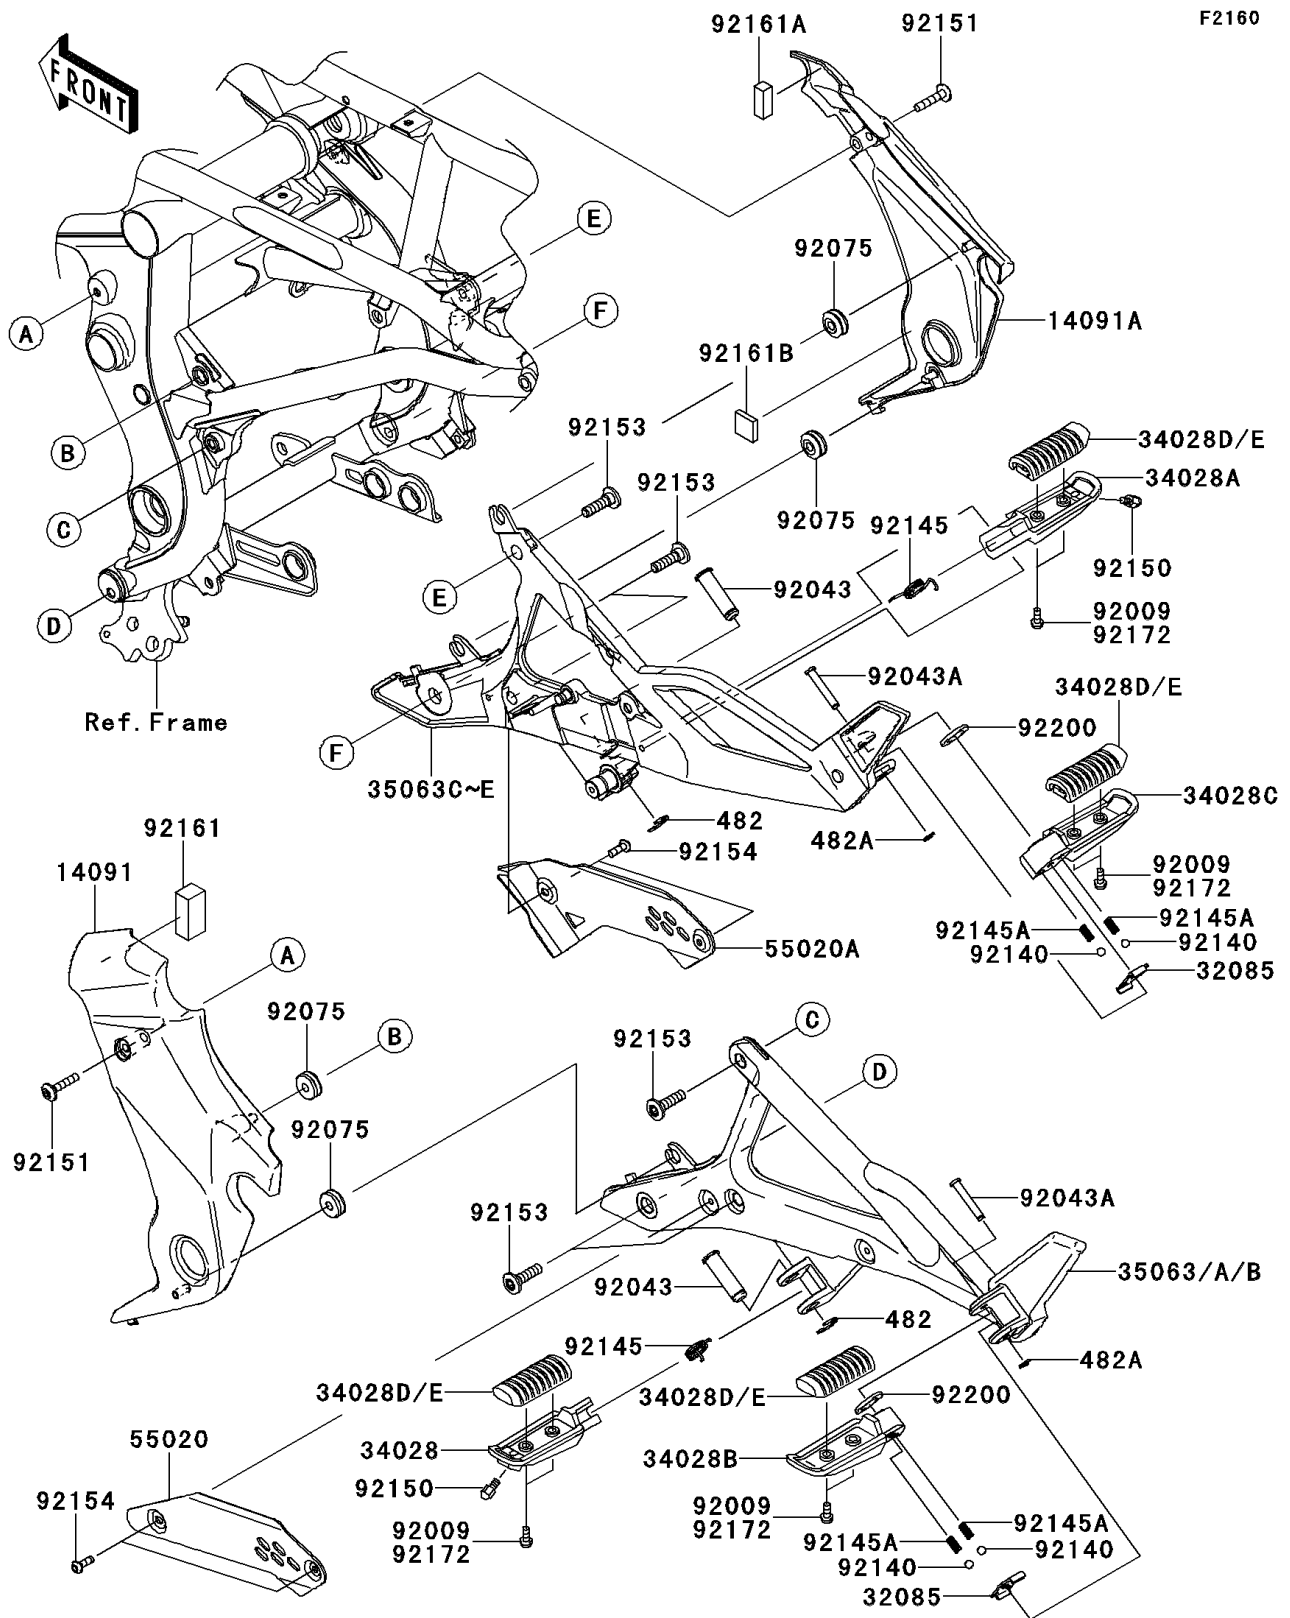

## 2011 NINJA® 650R PARTS DIAGRAM

Footrests

## 2011 NINJA® 650R PARTS LIST

Footrests

ITEM NAME	PART NUMBER	QUANTITY
CIRCLIP-TYPE-E,10MM (Ref # 482)	482EA0100	1
CIRCLIP-TYPE-E (Ref # 482A)	482EA5000	1
COVER,PIVOT,LH (Ref # 14091)	14091-1584	1
COVER,PIVOT,RH (Ref # 14091A)	14091-1585	1
STOPPER,REAR STEP (Ref # 32085)	32085-0047	1
STEP,FR,LH (Ref # 34028)	34028-0127	1
STEP,FR,RH (Ref # 34028A)	34028-0128	1
STEP,RR,LH (Ref # 34028B)	34028-0129	1
STEP,RR,RH (Ref # 34028C)	34028-0130	1
STEP,RUBBER (Ref # 34028D)	34028-0133	1
STAY,STEP,LH,F.S.BLACK (Ref # 35063)	35063-0522-18R	1
STAY,STEP,RH,F.S.BLACK (Ref # 35063C)	35063-0523-18R	1
GUARD,STEP,LH (Ref # 55020)	55020-0461	1
GUARD,STEP,RH (Ref # 55020A)	55020-0597	1
PIN,12X37.5 (Ref # 92043)	92043-0026	1
PIN,6X40 (Ref # 92043A)	92043-1595	1
DAMPER (Ref # 92075)	92075-1067	1
BALL,6.35MM (Ref # 92140)	92140-0008	1
SPRING,STEP RETURN (Ref # 92145)	92145-0723	1
SPRING (Ref # 92145A)	92145-1319	1
BOLT,BANK SENSOR (Ref # 92150)	92150-1114	1
BOLT,SOCKET,6X30 (Ref # 92151)	92151-1605	1
BOLT,SOCKET,8X30 (Ref # 92153)	92153-1630	1
BOLT,SOCKET,5X16 (Ref # 92154)	92154-0182	1
DAMPER,19X15X40 (Ref # 92161)	92161-0670	1
DAMPER,10X10X28 (Ref # 92161A)	92161-0671	1
DAMPER,UPP CNT COWLING (Ref # 92161B)	92161-0731	1
SCREW-PAN-WP-CROS,5X14 (Ref # 92172)	92172-0473	1
WASHER,16X26X2.3 (Ref # 92200)	92200-0043	1