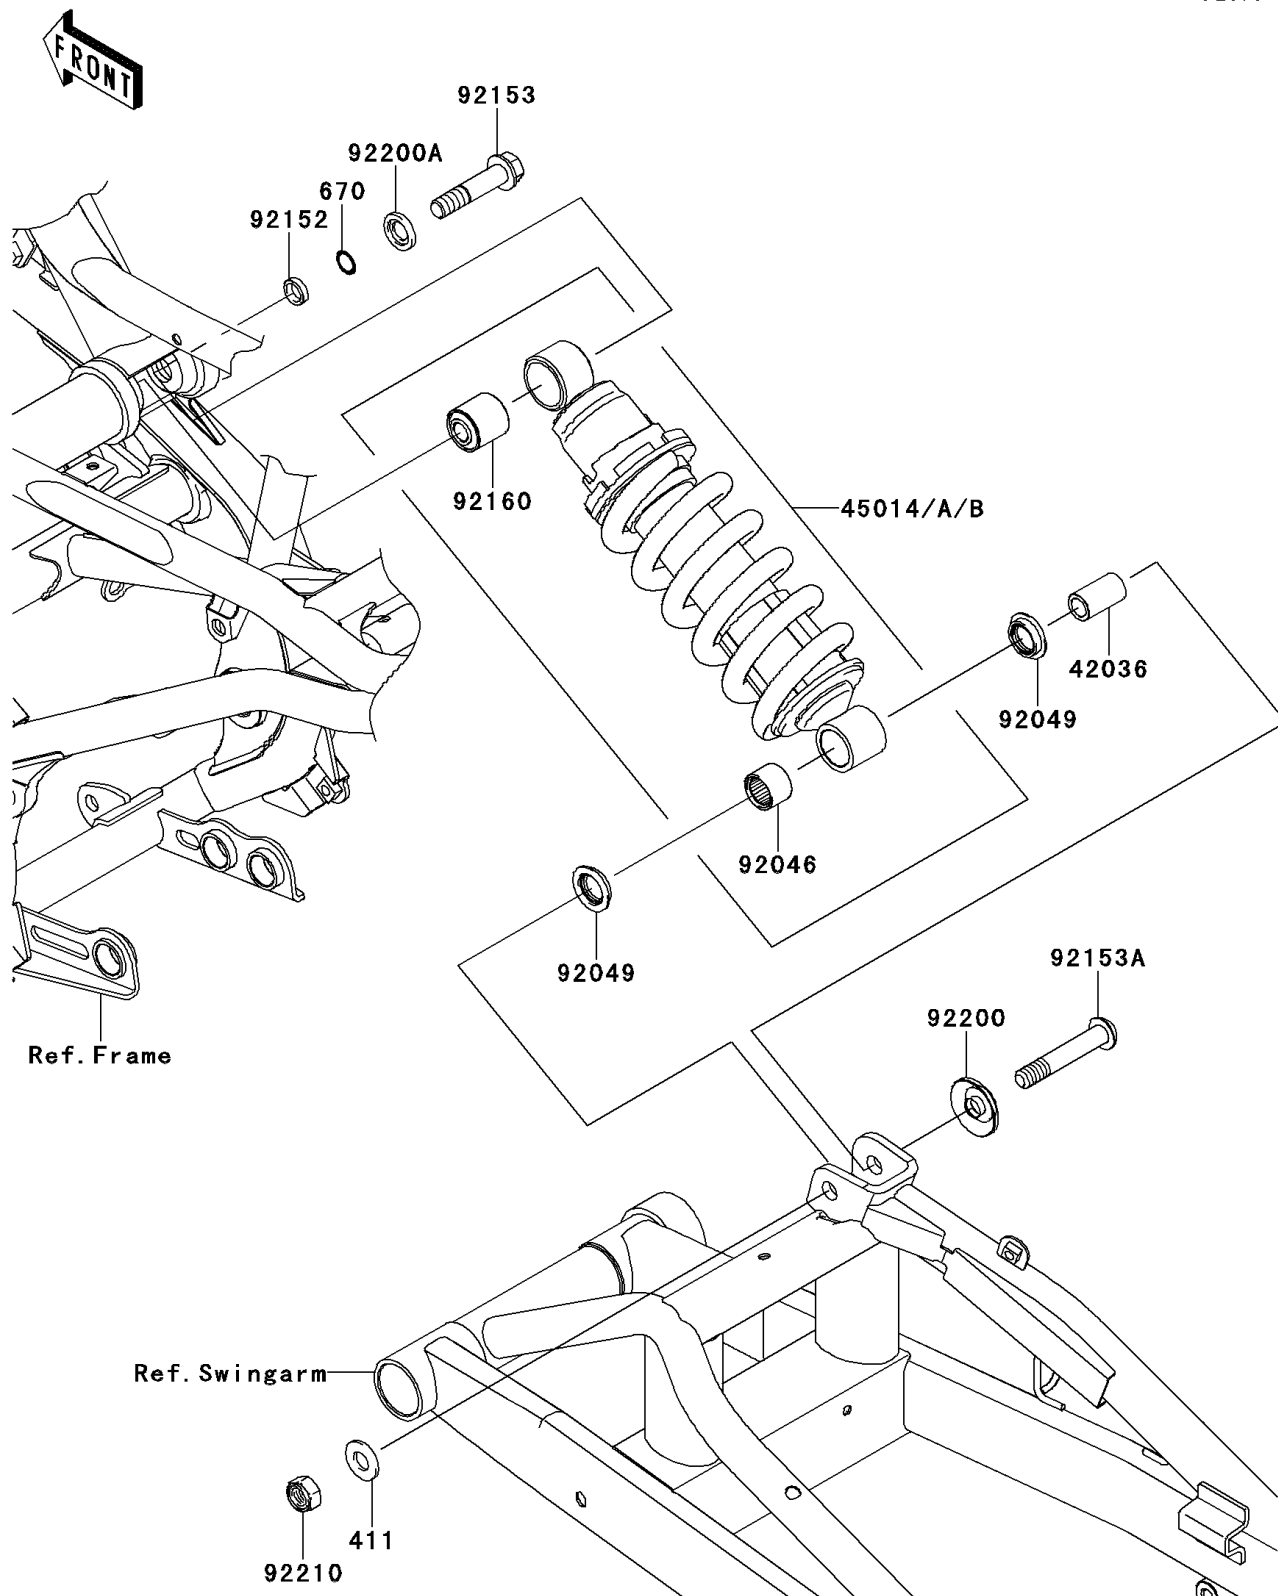

2011 NINJA® 650R PARTS DIAGRAM

Suspension/Shock Absorber

F2151

2011 NINJA® 650R PARTS LIST

Suspension/Shock Absorber

ITEM NAME	PART NUMBER	QUANTITY
WASHER-PLAIN,12MM (Ref # 411)	411AA1200	1
O RING,12MM (Ref # 670)	670B2012	1
SLEEVE,12.1X18X32 (Ref # 42036)	42036-0024	1
SHOCKABSORBER,P.SILVER (Ref # 45014B)	45014-0249-458	1
BEARING-NEEDLE,SFYZM182417 (Ref # 92046)	92046-1272	1
SEAL-OIL (Ref # 92049)	92049-0133	1
COLLAR,12.1X16.8X4.4 (Ref # 92152)	92152-0811	1
BOLT,FLANGED,12X55 (Ref # 92153)	92153-1766	1
BOLT,SOCKET,12X70 (Ref # 92153A)	92153-1985	1
DAMPER,SHOCKABSORBER (Ref # 92160)	92160-1161	1
WASHER (Ref # 92200)	92200-0484	1
WASHER,12.5X24X3.2 (Ref # 92200A)	92200-0519	1
NUT,LOCK,12MM (Ref # 92210)	92210-0300	1