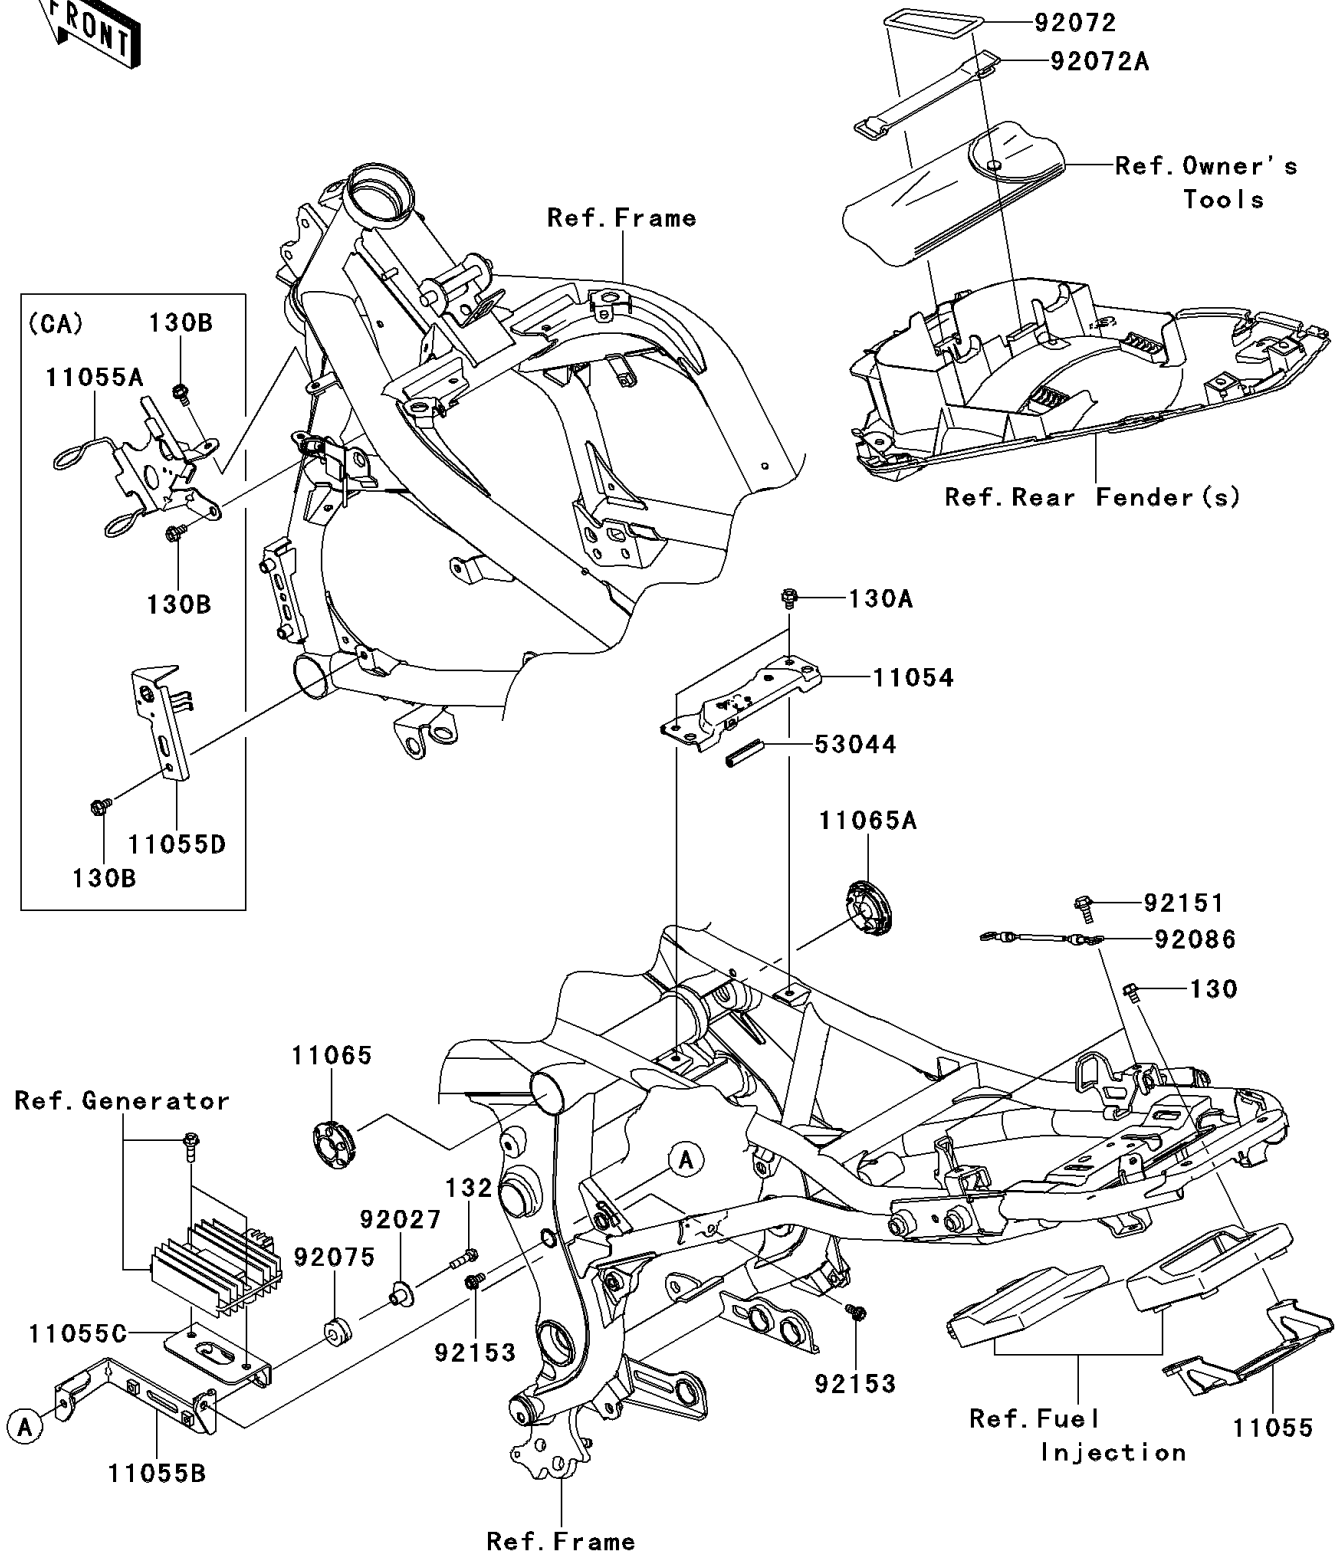

2011 NINJA® 650R PARTS DIAGRAM

Frame Fittings

F2131

2011 NINJA® 650R PARTS LIST

Frame Fittings

| ITEM NAME | PART NUMBER | QUANTITY |
|--|----------------|----------|
| BOLT-FLANGED,6X12 (Ref # 130) | 130BA0612 | 1 |
| BOLT-FLANGED,6X10 (Ref # 130A) | 130BB0610 | 1 |
| BOLT-FLANGED-SMALL,6X22 (Ref # 132) | 132BB0622 | 1 |
| BRACKET,FUEL TANK (Ref # 11054) | 11054-0248 | 1 |
| BRACKET,ECU (Ref # 11055) | 11055-0584 | 1 |
| BRACKET,REGULATOR (Ref # 11055B) | 11055-1131 | 1 |
| BRACKET,REGULATOR (Ref # 11055C) | 11055-1137 | 1 |
| CAP,PIVOT COVER,LH,P.SILVER (Ref # 11065) | 11065-0257-458 | 1 |
| CAP,PIVOT COVER,RH,P.SILVER (Ref # 11065A) | 11065-0264-458 | 1 |
| TRIM,L=40 (Ref # 53044) | 53044-1174 | 1 |
| COLLAR,L=13.1,BLACK (Ref # 92027) | 92027-1450 | 1 |
| BAND,TOOL (Ref # 92072) | 92072-0108 | 1 |
| BAND,L=150 (Ref # 92072A) | 92072-1203 | 1 |
| DAMPER (Ref # 92075) | 92075-209 | 1 |
| WIRE,L=150 (Ref # 92086) | 92086-1075 | 1 |
| BOLT,FLANGED,6X13 (Ref # 92151) | 92151-1703 | 1 |
| BOLT,SOCKET,6X16 (Ref # 92153) | 92153-1517 | 1 |
| BOLT-FLANGED,6X12 (Ref # 130B) | 130BB0612 | 1 |
| BRACKET,CANISTER (Ref # 11055A) | 11055-0947 | 1 |
| BRACKET,SEPARATOR (Ref # 11055D) | 11055-1340 | 1 |