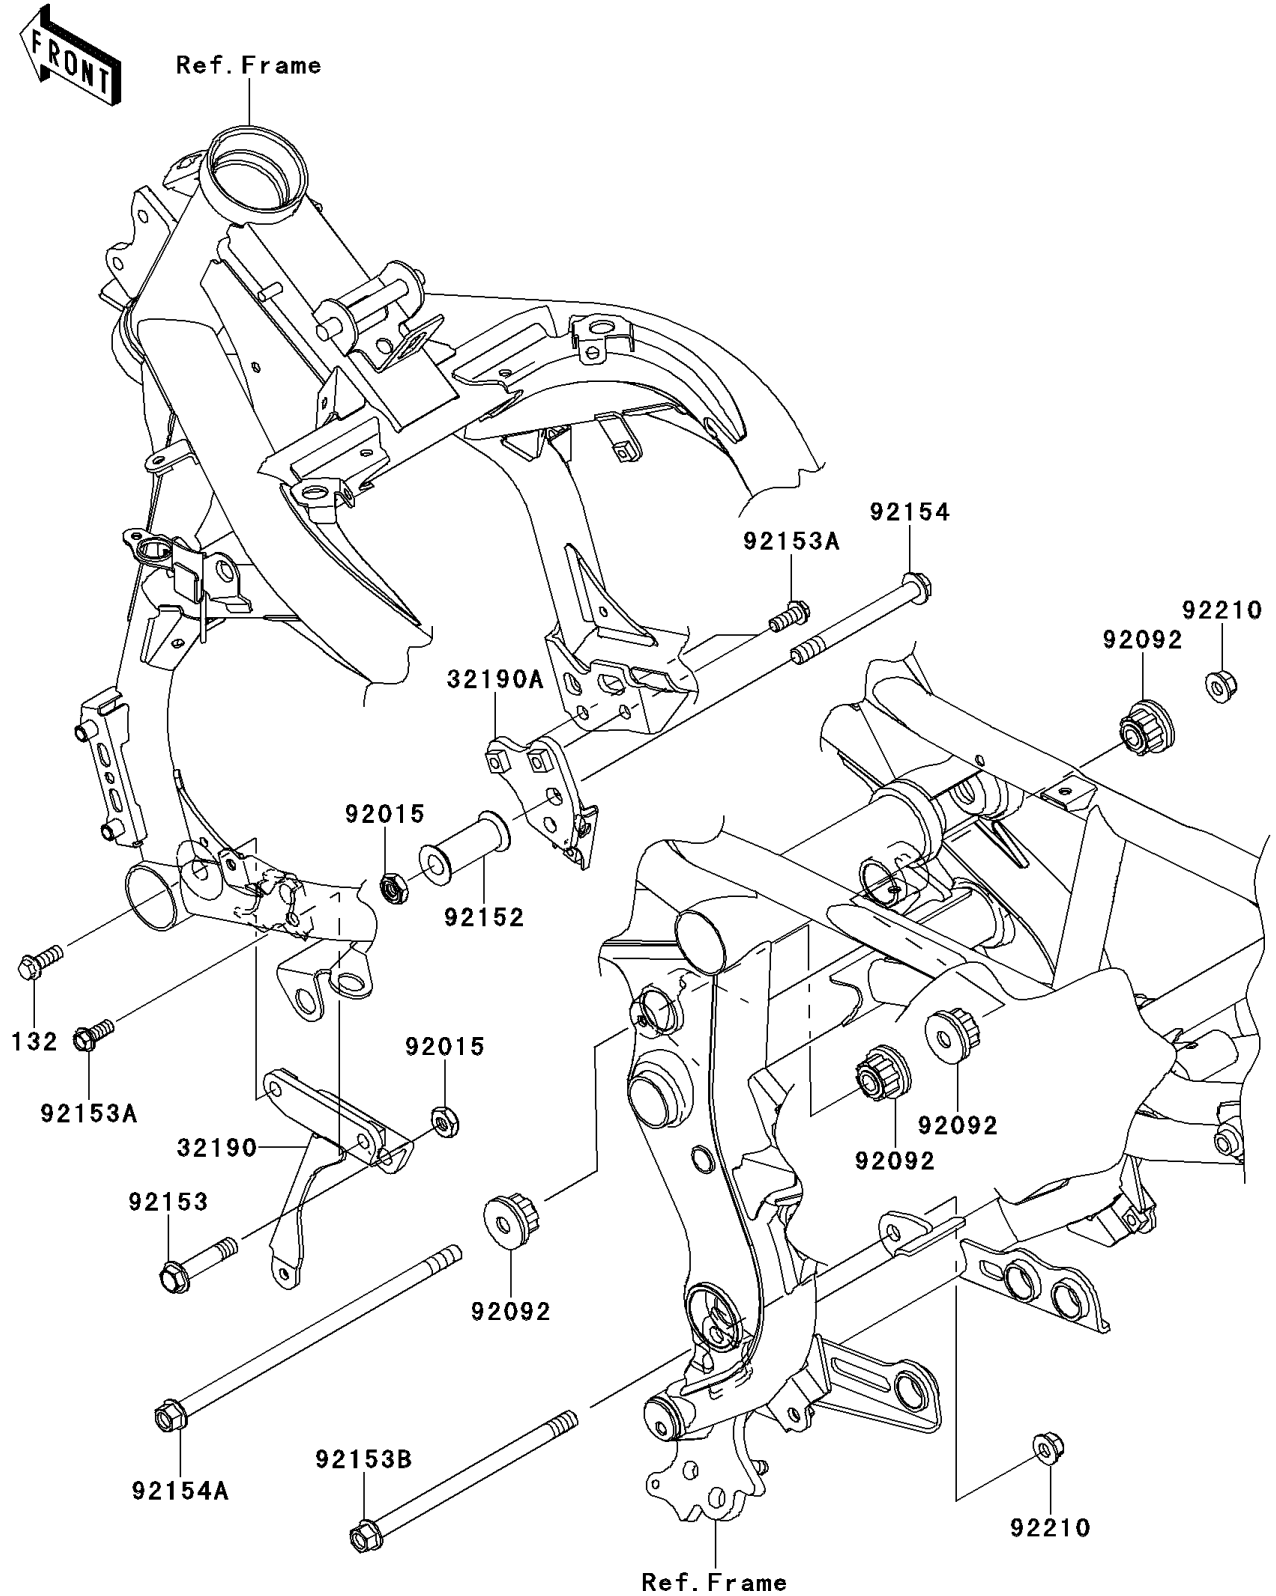

## 2011 NINJA® 650R PARTS DIAGRAM

Engine Mount

F2122

## 2011 NINJA® 650R PARTS LIST

Engine Mount

ITEM NAME	PART NUMBER	QUANTITY
BOLT-FLANGED-SMALL,8X22 (Ref # 132)	132BB0822	1
BRACKET-ENGINE,LH (Ref # 32190)	32190-0401	1
BRACKET-ENGINE,RH (Ref # 32190A)	32190-0402	1
NUT,LOCK,10MM,BLACK (Ref # 92015)	92015-1188	1
BUSHING-RUBBER (Ref # 92092)	92092-0021	1
COLLAR,11X26X50.8 (Ref # 92152)	92152-0740	1
BOLT,FLANGED,10X47 (Ref # 92153)	92153-0823	1
BOLT,FLANGED,8X20 (Ref # 92153A)	92153-0995	1
BOLT,FLANGED,10X170 (Ref # 92153B)	92153-1428	1
BOLT,FLANGED,10X100 (Ref # 92154)	92154-0083	1
BOLT,FLANGED,10X237 (Ref # 92154A)	92154-0138	1
NUT,LOCK,FLANGED,10MM (Ref # 92210)	92210-1081	1