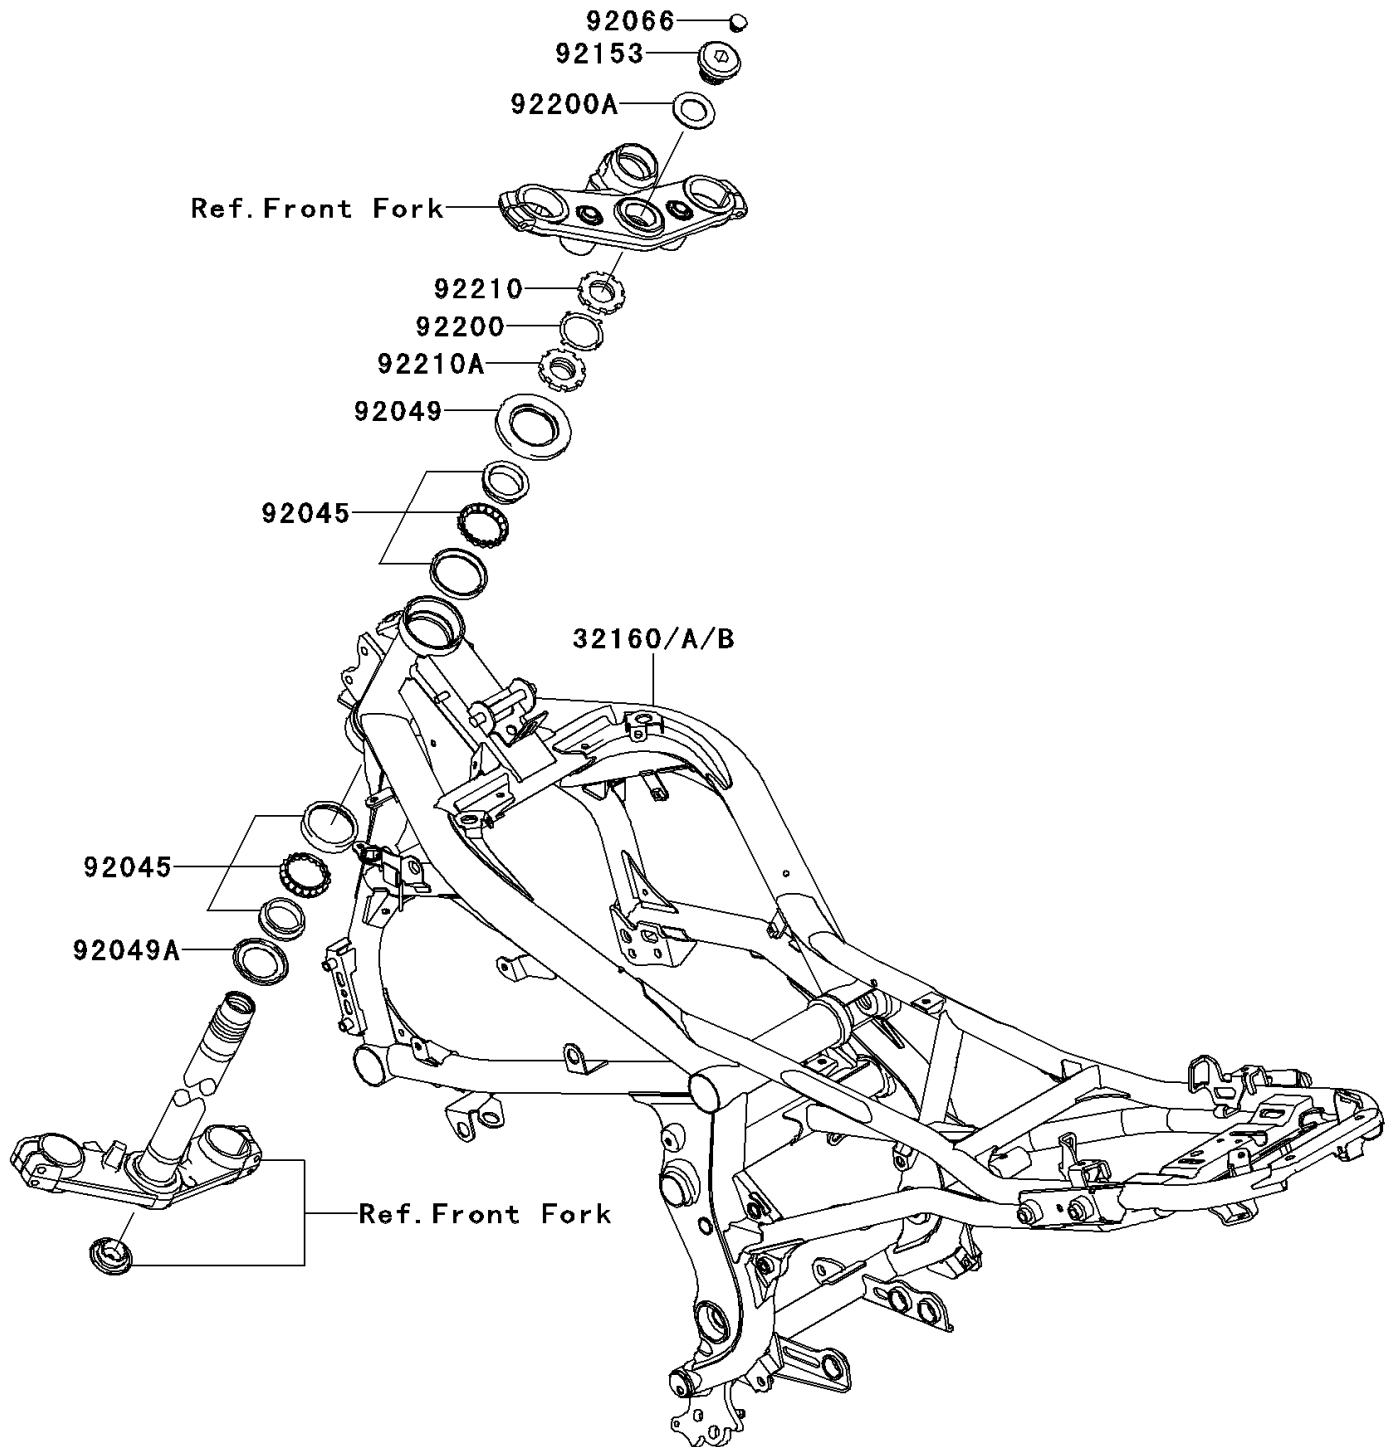

## 2011 NINJA® 650R PARTS DIAGRAM

Frame

F2120

## 2011 NINJA® 650R PARTS LIST

### Frame

ITEM NAME	PART NUMBER	QUANTITY
FRAME-COMP,BLACK (Ref # 32160)	32160-0339-10	1
BEARING-BALL,SF07A17PX1V1 (Ref # 92045)	92045-1384	1
SEAL-OIL (Ref # 92049)	92049-0131	1
SEAL-OIL (Ref # 92049A)	92049-0137	1
PLUG (Ref # 92066)	92066-0071	1
BOLT,26MM (Ref # 92153)	92153-0474	1
WASHER (Ref # 92200)	92200-0036	1
WASHER,27X42X2.3 (Ref # 92200A)	92200-0081	1
NUT,STEERING STEM,35MM (Ref # 92210)	92210-0534	1
NUT,STEERING STEM,35MM (Ref # 92210A)	92210-0535	1