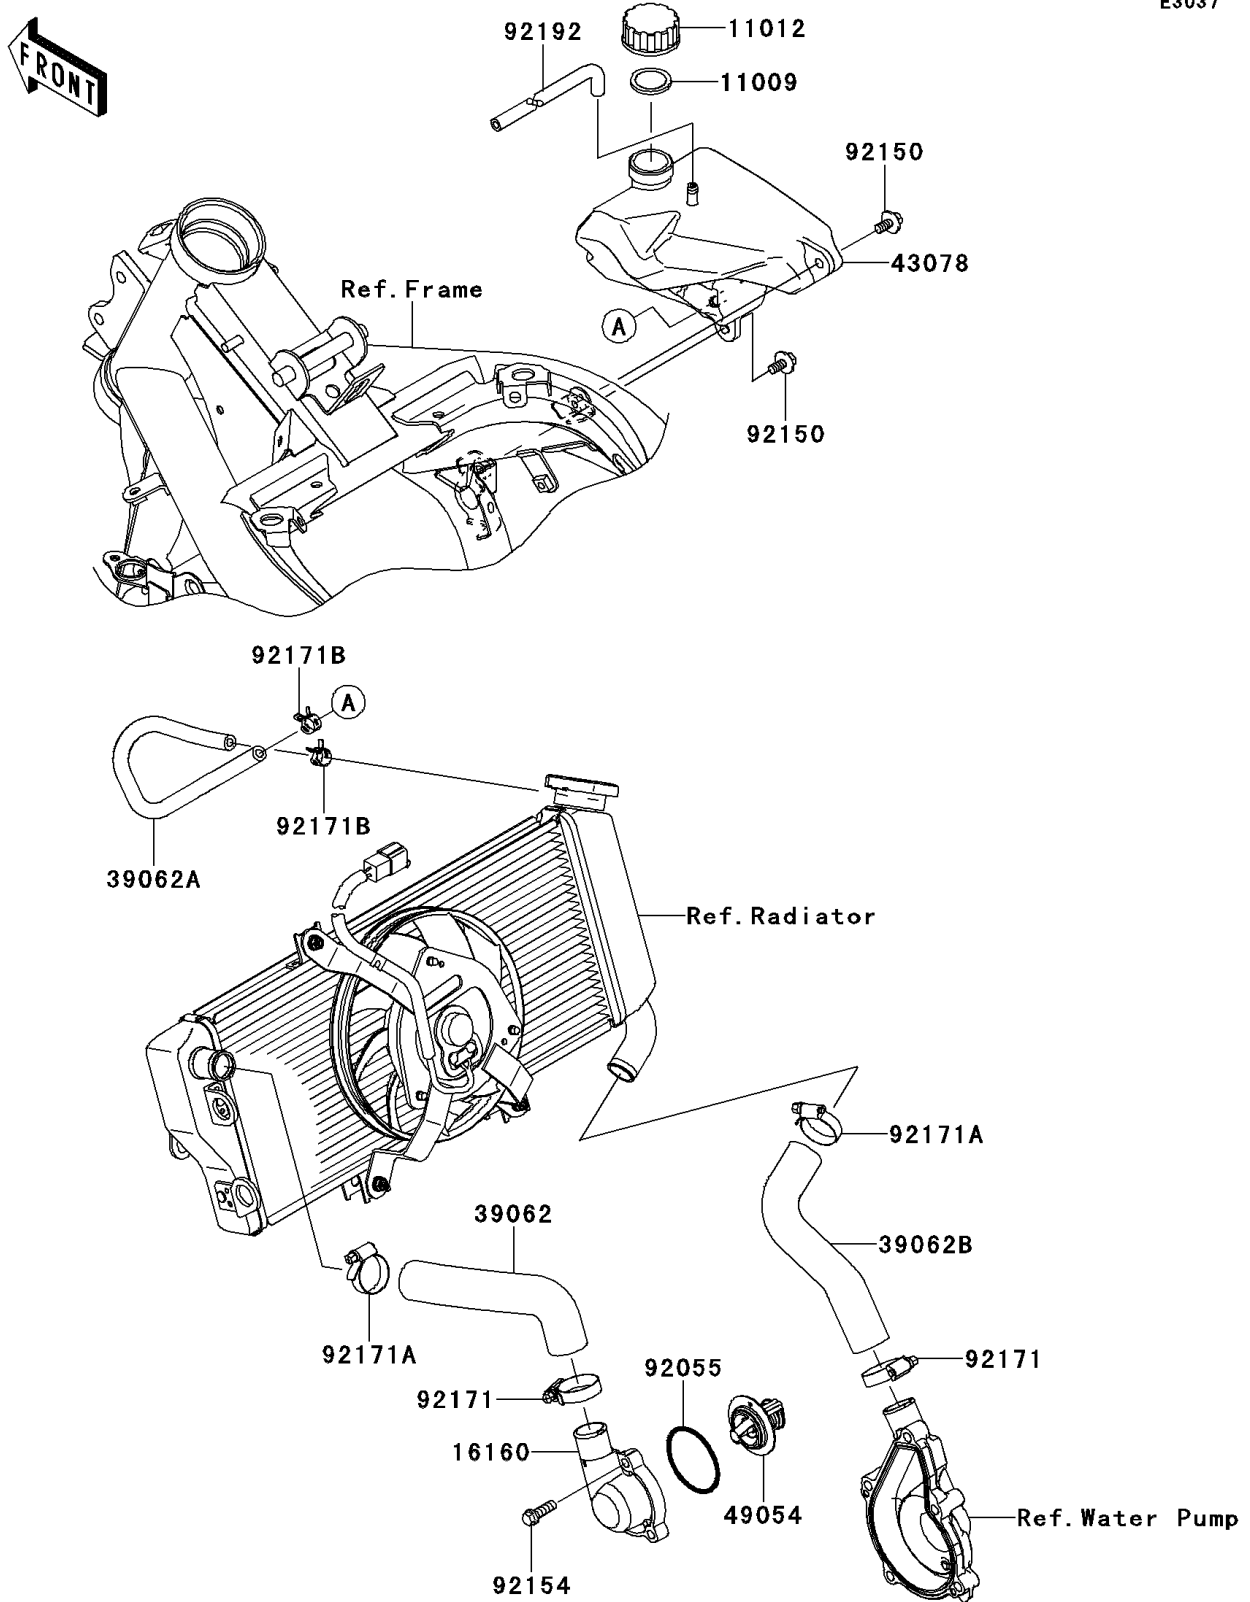

2011 NINJA® 650R PARTS DIAGRAM

Water Pipe

E3037

2011 NINJA® 650R PARTS LIST

Water Pipe

ITEM NAME	PART NUMBER	QUANTITY
GASKET,RESERVOIR TANK CAP (Ref # 11009)	11009-1145	1
CAP (Ref # 11012)	11012-1084	1
BODY,THERMO (Ref # 16160)	16160-0181	1
HOSE-COOLING,HEAD-RAD. (Ref # 39062)	39062-0254	1
HOSE-COOLING,RAD.-RESERVOIR (Ref # 39062A)	39062-0255	1
HOSE-COOLING,W.PUMP-RAD (Ref # 39062B)	39062-0265	1
RESERVOIR (Ref # 43078)	43078-0053	1
THERMOSTAT (Ref # 49054)	49054-0001	1
RING-O,44.7X2.4 (Ref # 92055)	92055-0160	1
BOLT,6X14 (Ref # 92150)	92150-1340	1
BOLT,FLANGED-SMALL,6X20 (Ref # 92154)	92154-0118	1
CLAMP (Ref # 92171)	92171-0261	1
CLAMP (Ref # 92171A)	92171-0337	1
CLAMP,10.5X8X0.7 (Ref # 92171B)	92171-1992	1
TUBE,BREATHING (Ref # 92192)	92192-0864	1