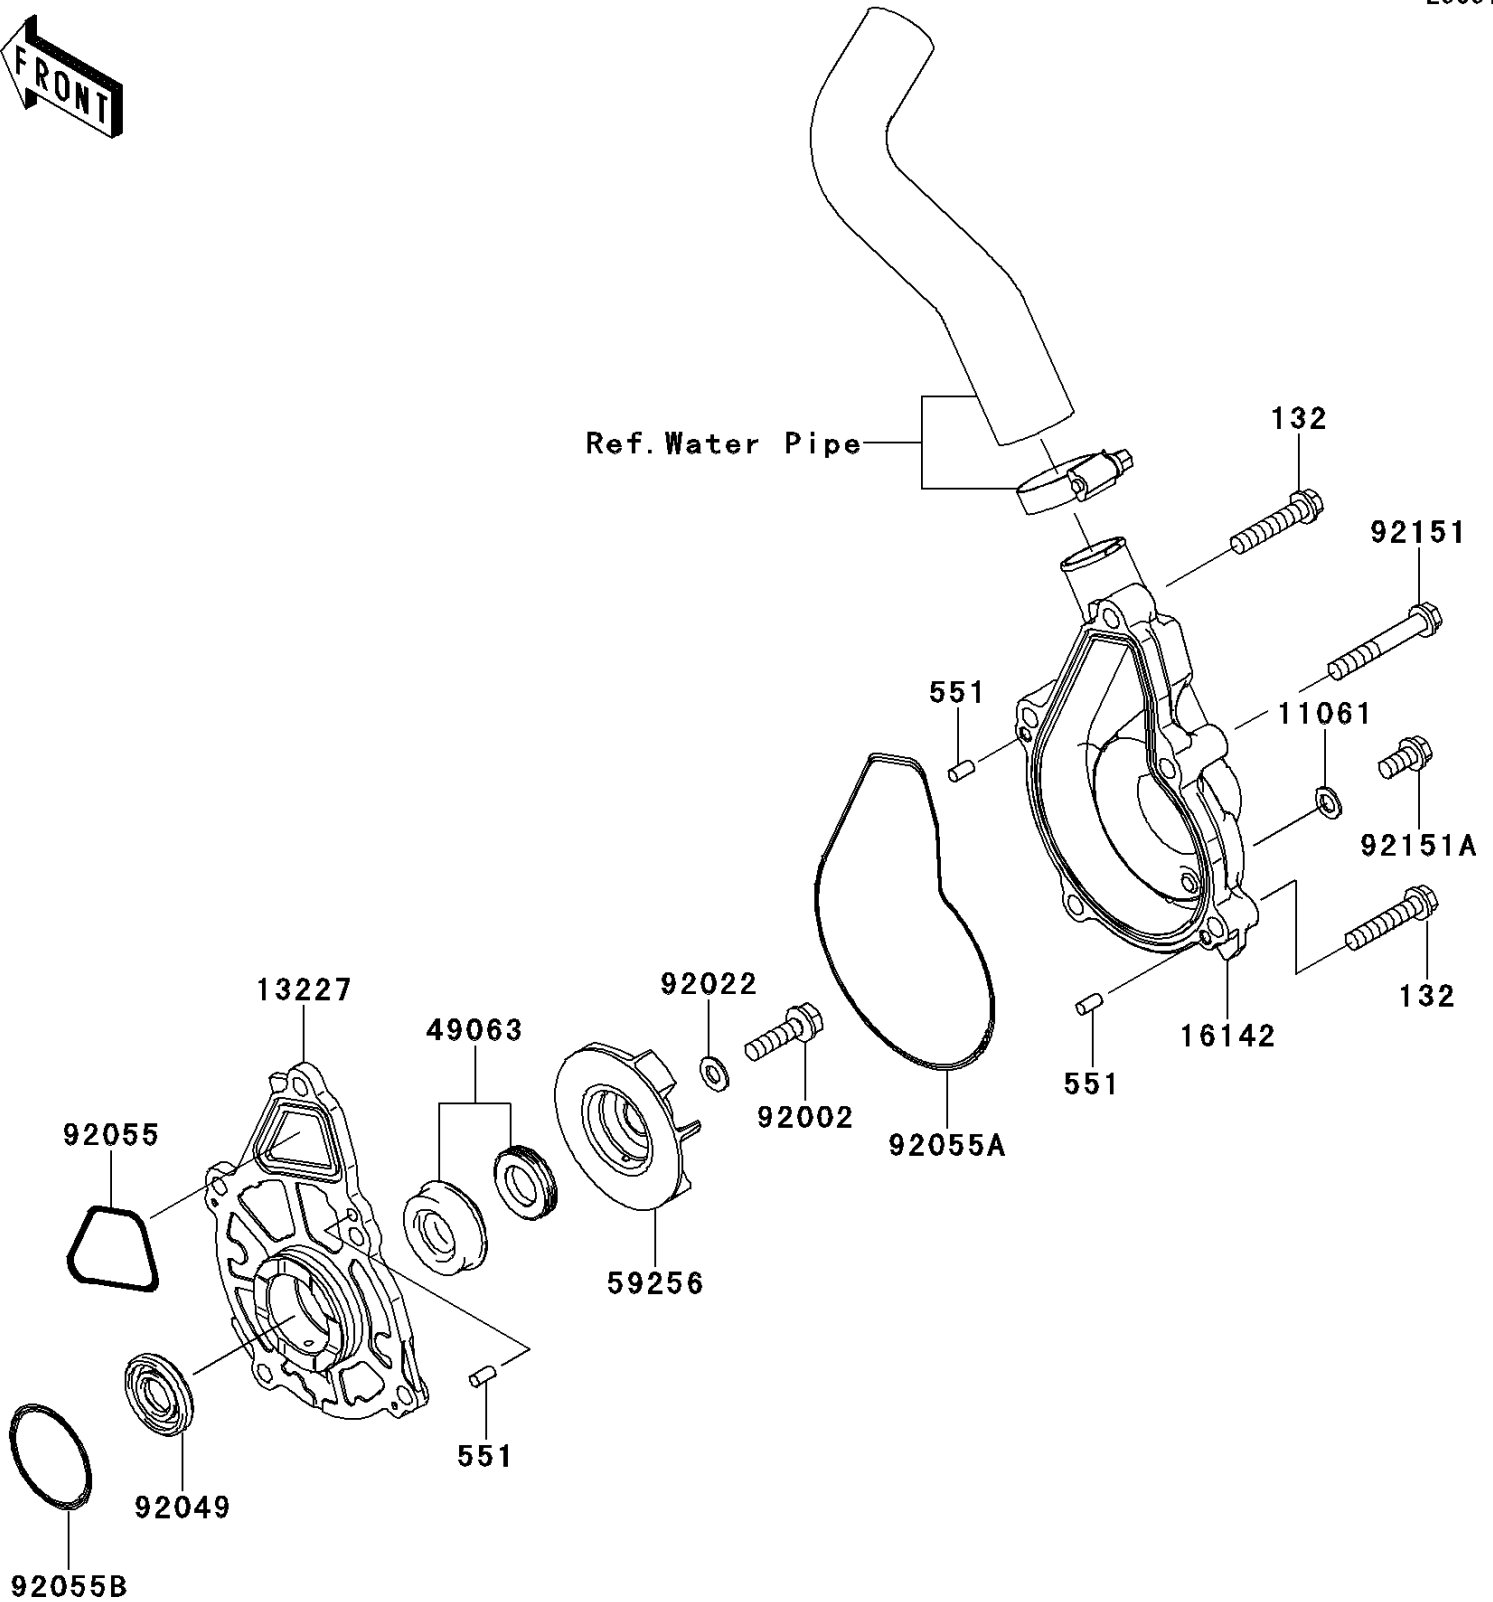

2011 NINJA® 650R PARTS DIAGRAM

Water Pump

E3031

2011 NINJA® 650R PARTS LIST

Water Pump

ITEM NAME	PART NUMBER	QUANTITY
BOLT-FLANGED-SMALL,6X30 (Ref # 132)	132BC0630	1
PIN-DOWEL,4X8 (Ref # 551)	551A0408	1
GASKET (Ref # 11061)	11061-0107	1
HOUSING (Ref # 13227)	13227-0023	1
COVER-PUMP (Ref # 16142)	16142-0058	1
SEAL-MECHANICAL,WATER (Ref # 49063)	49063-1055	1
IMPELLER (Ref # 59256)	59256-0009	1
BOLT,6X22 (Ref # 92002)	92002-1154	1
WASHER,6.1X12X1 (Ref # 92022)	92022-077	1
SEAL-OIL,12X28.55X5 (Ref # 92049)	92049-0115	1
RING-O,CASE-HOUSING (Ref # 92055)	92055-0082	1
RING-O,HOUSING-PUMP COVER (Ref # 92055A)	92055-0083	1
RING-O,33.2MM (Ref # 92055B)	92055-1155	1
BOLT,6X40 (Ref # 92151)	92151-1131	1
BOLT,6X12 (Ref # 92151A)	92151-1133	1