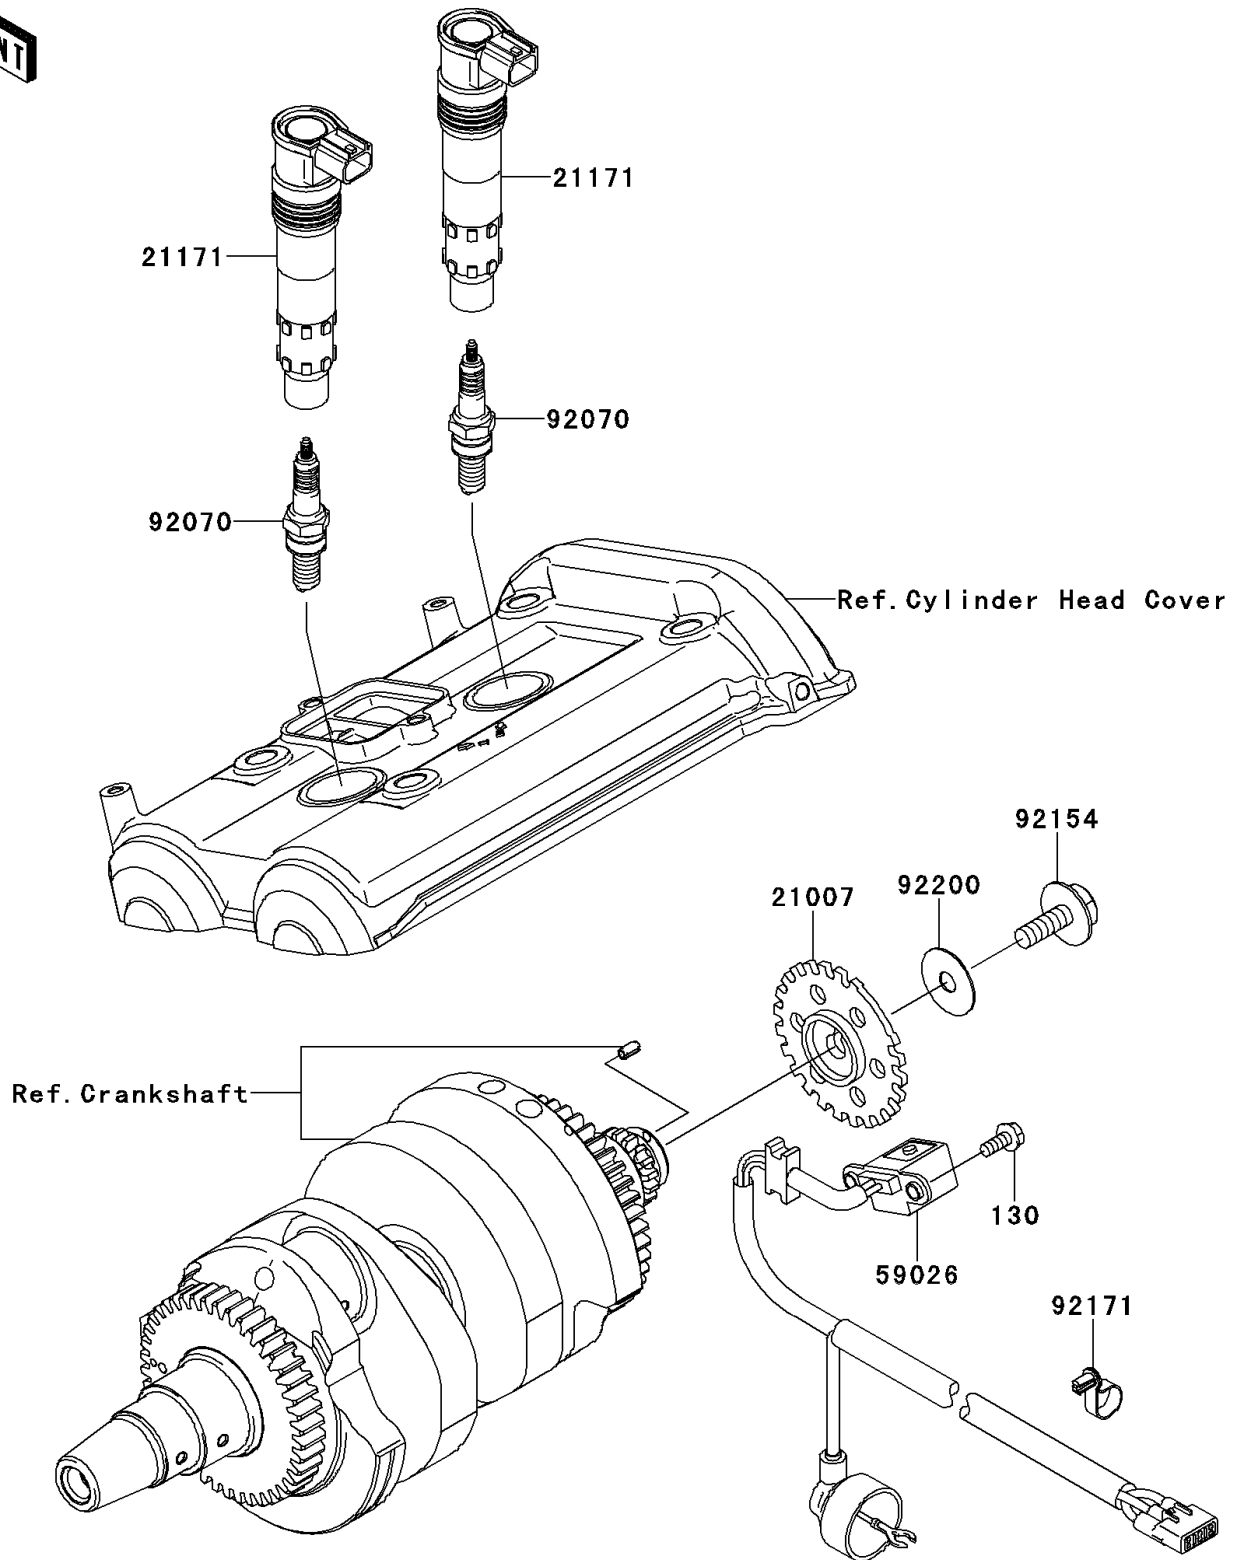

2011 NINJA® 650R PARTS DIAGRAM

Ignition System

E1830

2011 NINJA® 650R PARTS LIST

Ignition System

ITEM NAME	PART NUMBER	QUANTITY
BOLT-FLANGED,5X12 (Ref # 130)	130BA0512	1
ROTOR,PULSING (Ref # 21007)	21007-0053	1
COIL-ASSY-IGNITION (Ref # 21171)	21171-0028	1
COIL-PULSING (Ref # 59026)	59026-0018	1
PLUG-SPARK,CR9EIA(NGK) (Ref # 92070)	92070-0014	1
BOLT,FLANGED,8X23 (Ref # 92154)	92154-0187	1
CLAMP,SPEED (Ref # 92171)	92171-0836	1
WASHER,8.5X28X0.8 (Ref # 92200)	92200-0274	1