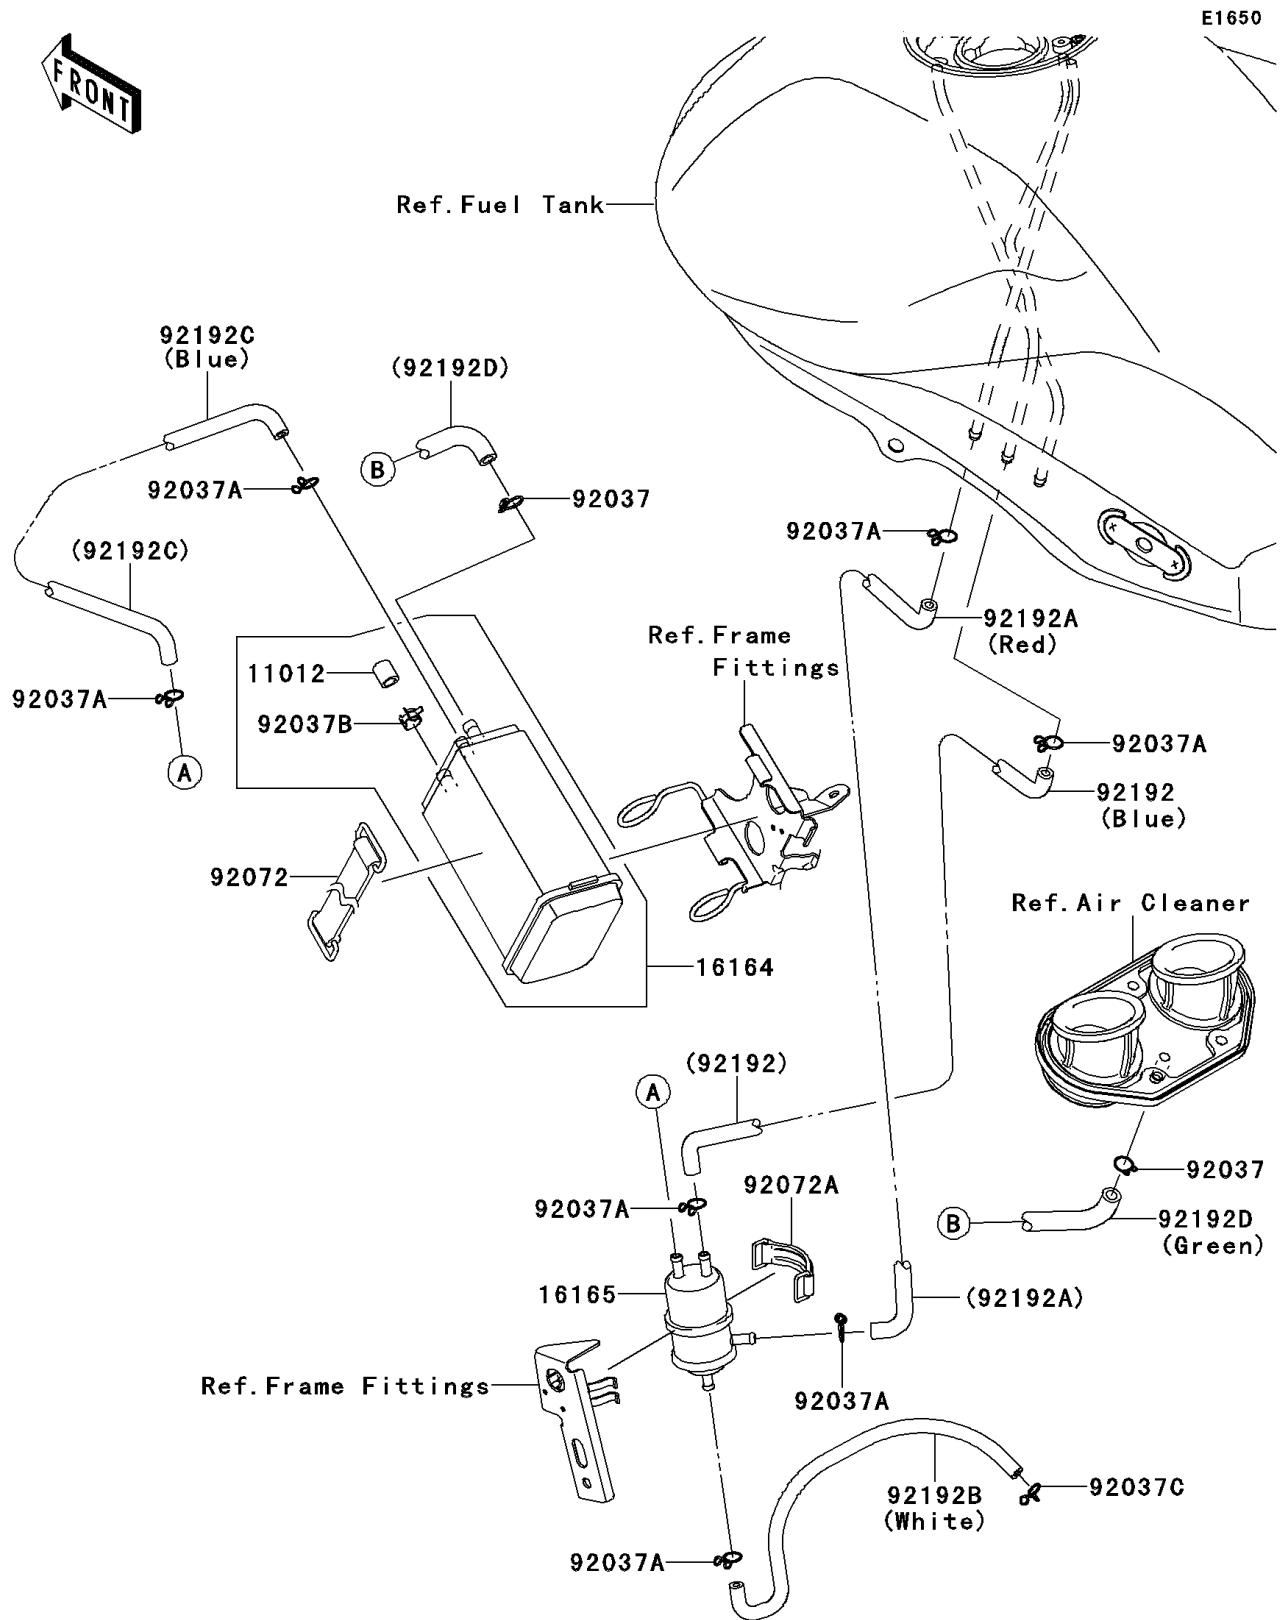

## 2011 NINJA® 650R PARTS DIAGRAM

Fuel Evaporative System(CA)

## 2011 NINJA® 650R PARTS LIST

Fuel Evaporative System(CA)

ITEM NAME	PART NUMBER	QUANTITY
CAP,CANISTER (Ref # 11012)	11012-1388	1
CANISTER (Ref # 16164)	16164-1054	1
SEPARATOR (Ref # 16165)	16165-1001	1
CLAMP,HOSE (Ref # 92037)	92037-1104	1
CLAMP,TUBE (Ref # 92037A)	92037-147	1
CLAMP,CANISTER (Ref # 92037B)	92037-1512	1
CLAMP (Ref # 92037C)	92037-1712	1
BAND (Ref # 92072)	92072-1384	1
BAND,L=50 (Ref # 92072A)	92072-1419	1
TUBE,SEPARATOR-TANK,BLUE (Ref # 92192)	92192-0586	1
TUBE,TANK-SEPARATOR,RED (Ref # 92192A)	92192-0717	1
TUBE,SEPARATOR-THROBO,WHITE (Ref # 92192B)	92192-0721	1
TUBE,SEPARATOR-CANISTER,BLUE (Ref # 92192C)	92192-0756	1
TUBE,CANISTER-A/C,GREEN (Ref # 92192D)	92192-0757	1