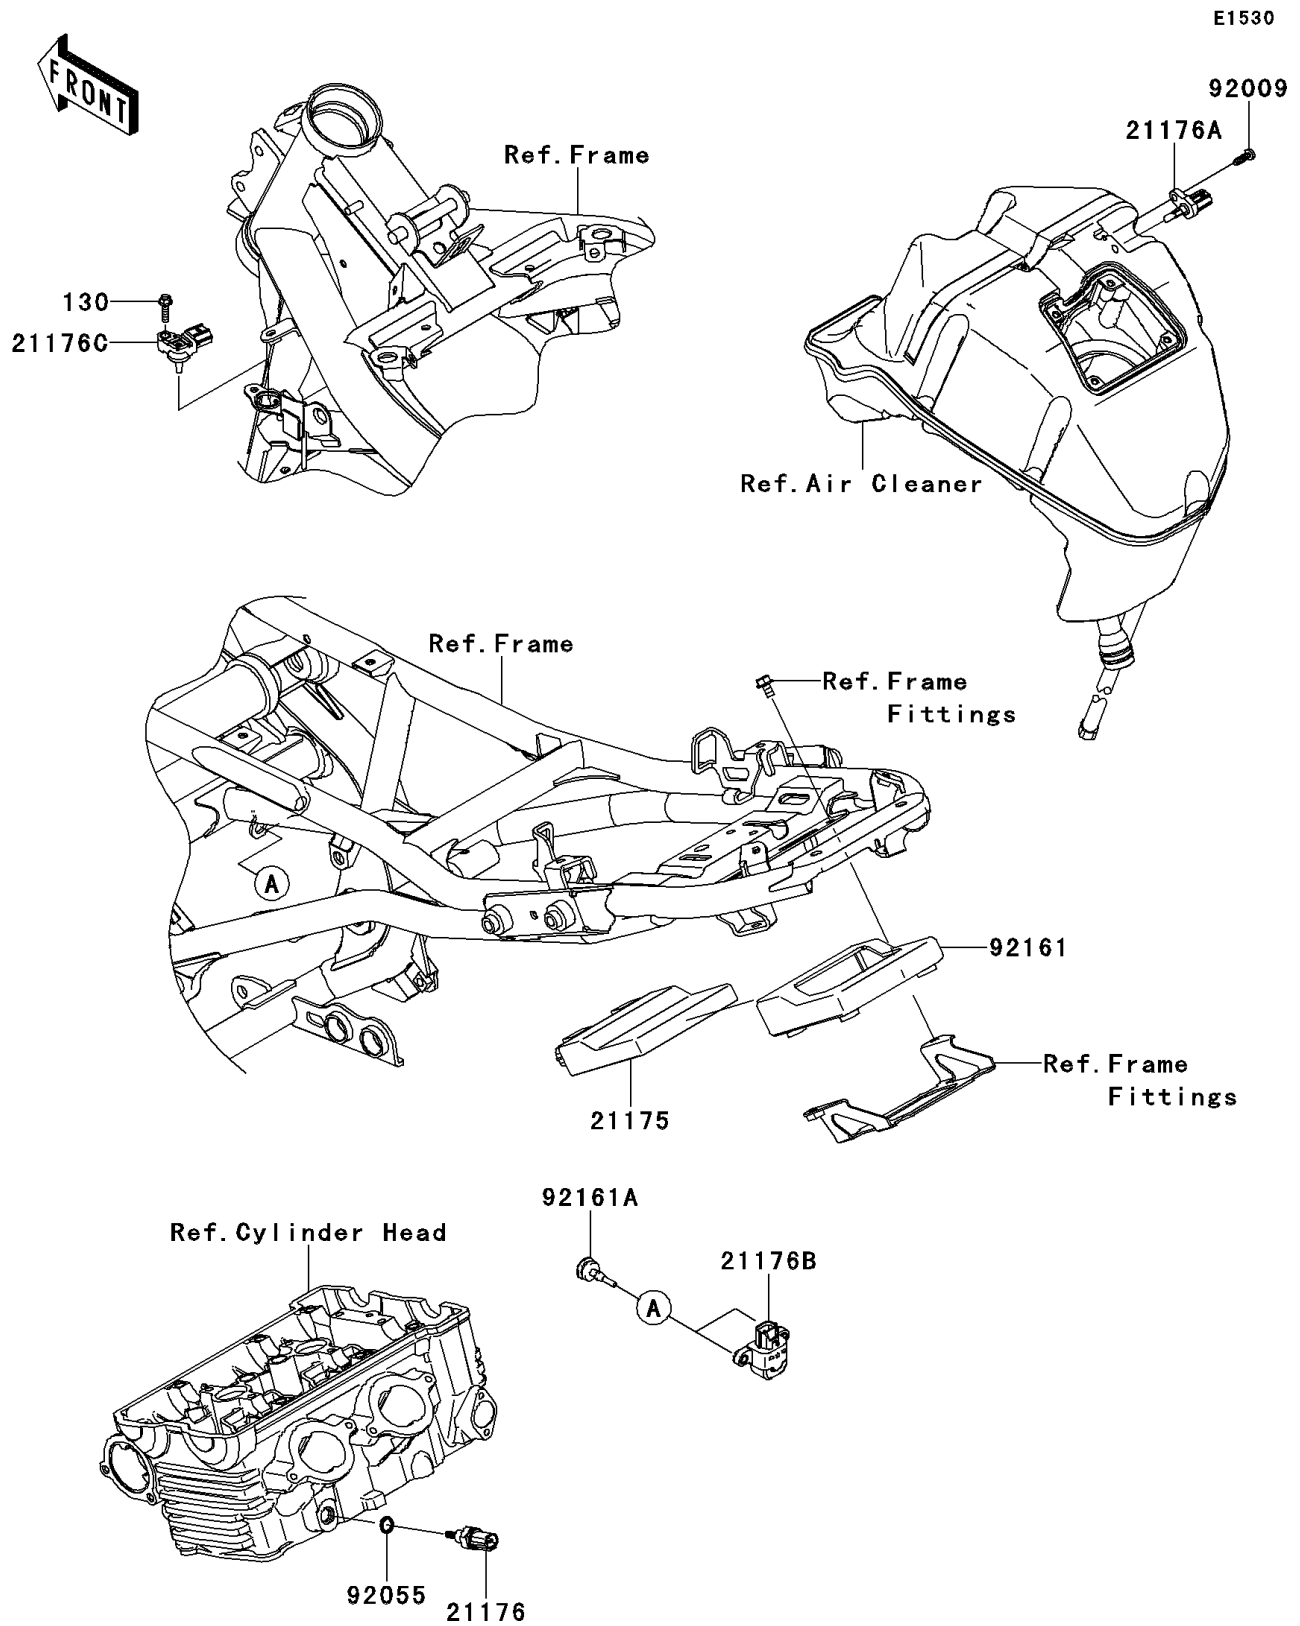

2011 NINJA® 650R PARTS DIAGRAM

Fuel Injection

2011 NINJA® 650R PARTS LIST

Fuel Injection

ITEM NAME	PART NUMBER	QUANTITY
BOLT-FLANGED,5X18 (Ref # 130)	130BA0518	1
CONTROL UNIT-ELECTRONIC (Ref # 21175)	21175-0206	1
SENSOR,WATER TEMP (Ref # 21176)	21176-0009	1
SENSOR,AIR TEMPERATURE (Ref # 21176A)	21176-0048	1
SENSOR,VEHICLE-DOWN (Ref # 21176B)	21176-0067	1
SENSOR,PRESSURE (Ref # 21176C)	21176-0111	1
SCREW,TAPPING,5X16 (Ref # 92009)	92009-1984	1
RING-O,9.5X1.9 (Ref # 92055)	92055-0016	1
DAMPER,ECU (Ref # 92161)	92161-0630	1
DAMPER (Ref # 92161A)	92161-0839	1