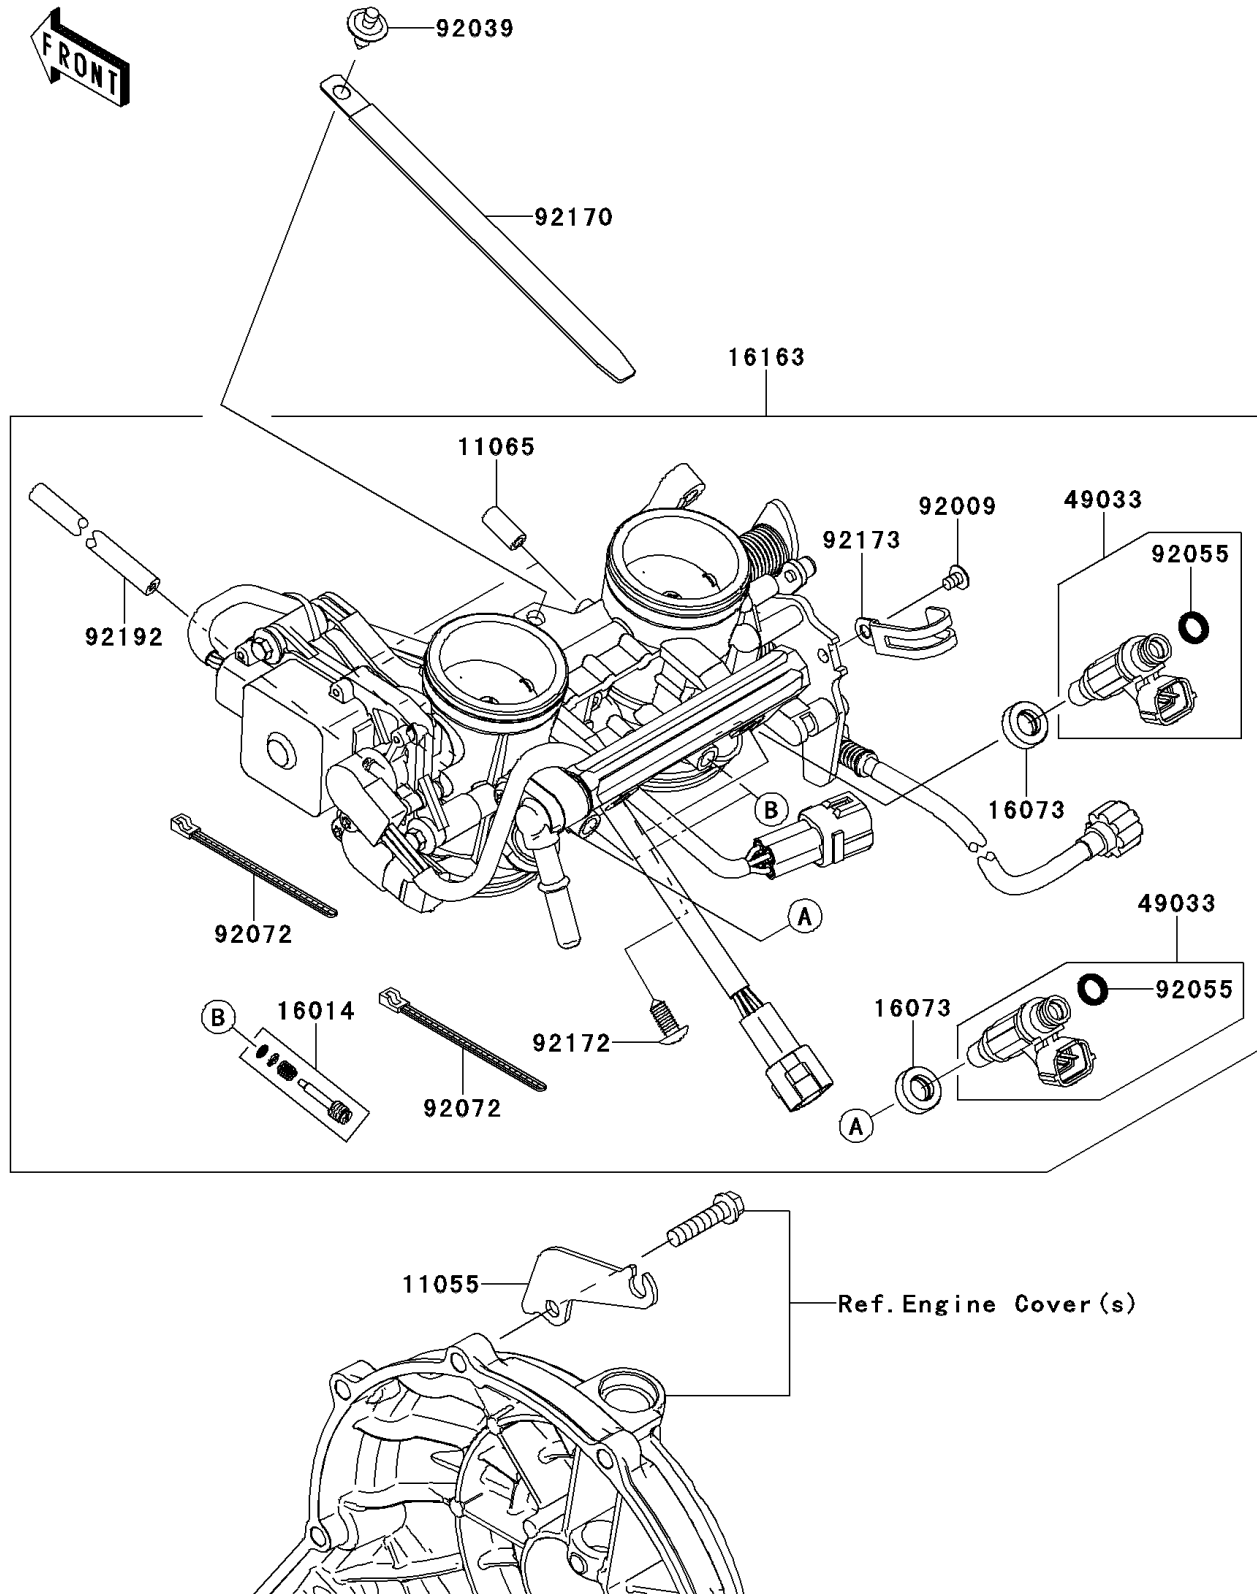

2011 NINJA® 650R PARTS DIAGRAM

Throttle

E1510

2011 NINJA® 650R PARTS LIST

Throttle

ITEM NAME	PART NUMBER	QUANTITY
BRACKET (Ref # 11055)	11055-1002	1
CAP (Ref # 11065)	11065-0018	1
SCREW-PILOT AIR (Ref # 16014)	16014-0002	1
INSULATOR (Ref # 16073)	16073-3707	1
THROTTLE-ASSY,TTK38 (Ref # 16163)	16163-0141	1
NOZZLE-INJECTION (Ref # 49033)	49033-0011	1
SCREW,CLAMP (Ref # 92009)	92009-1860	1
RIVET (Ref # 92039)	92039-0068	1
RING-O,INJECTION NOZZLE (Ref # 92055)	92055-1622	1
BAND,SUB-HARNESS (Ref # 92072)	92072-0012	1
CLAMP,L=150 (Ref # 92170)	92170-1114	1
SCREW,PIPE INJECTION (Ref # 92172)	92172-0064	1
CLAMP (Ref # 92173)	92173-0288	1
TUBE,RUBBER,3X7X250 (Ref # 92192)	92192-1376	1