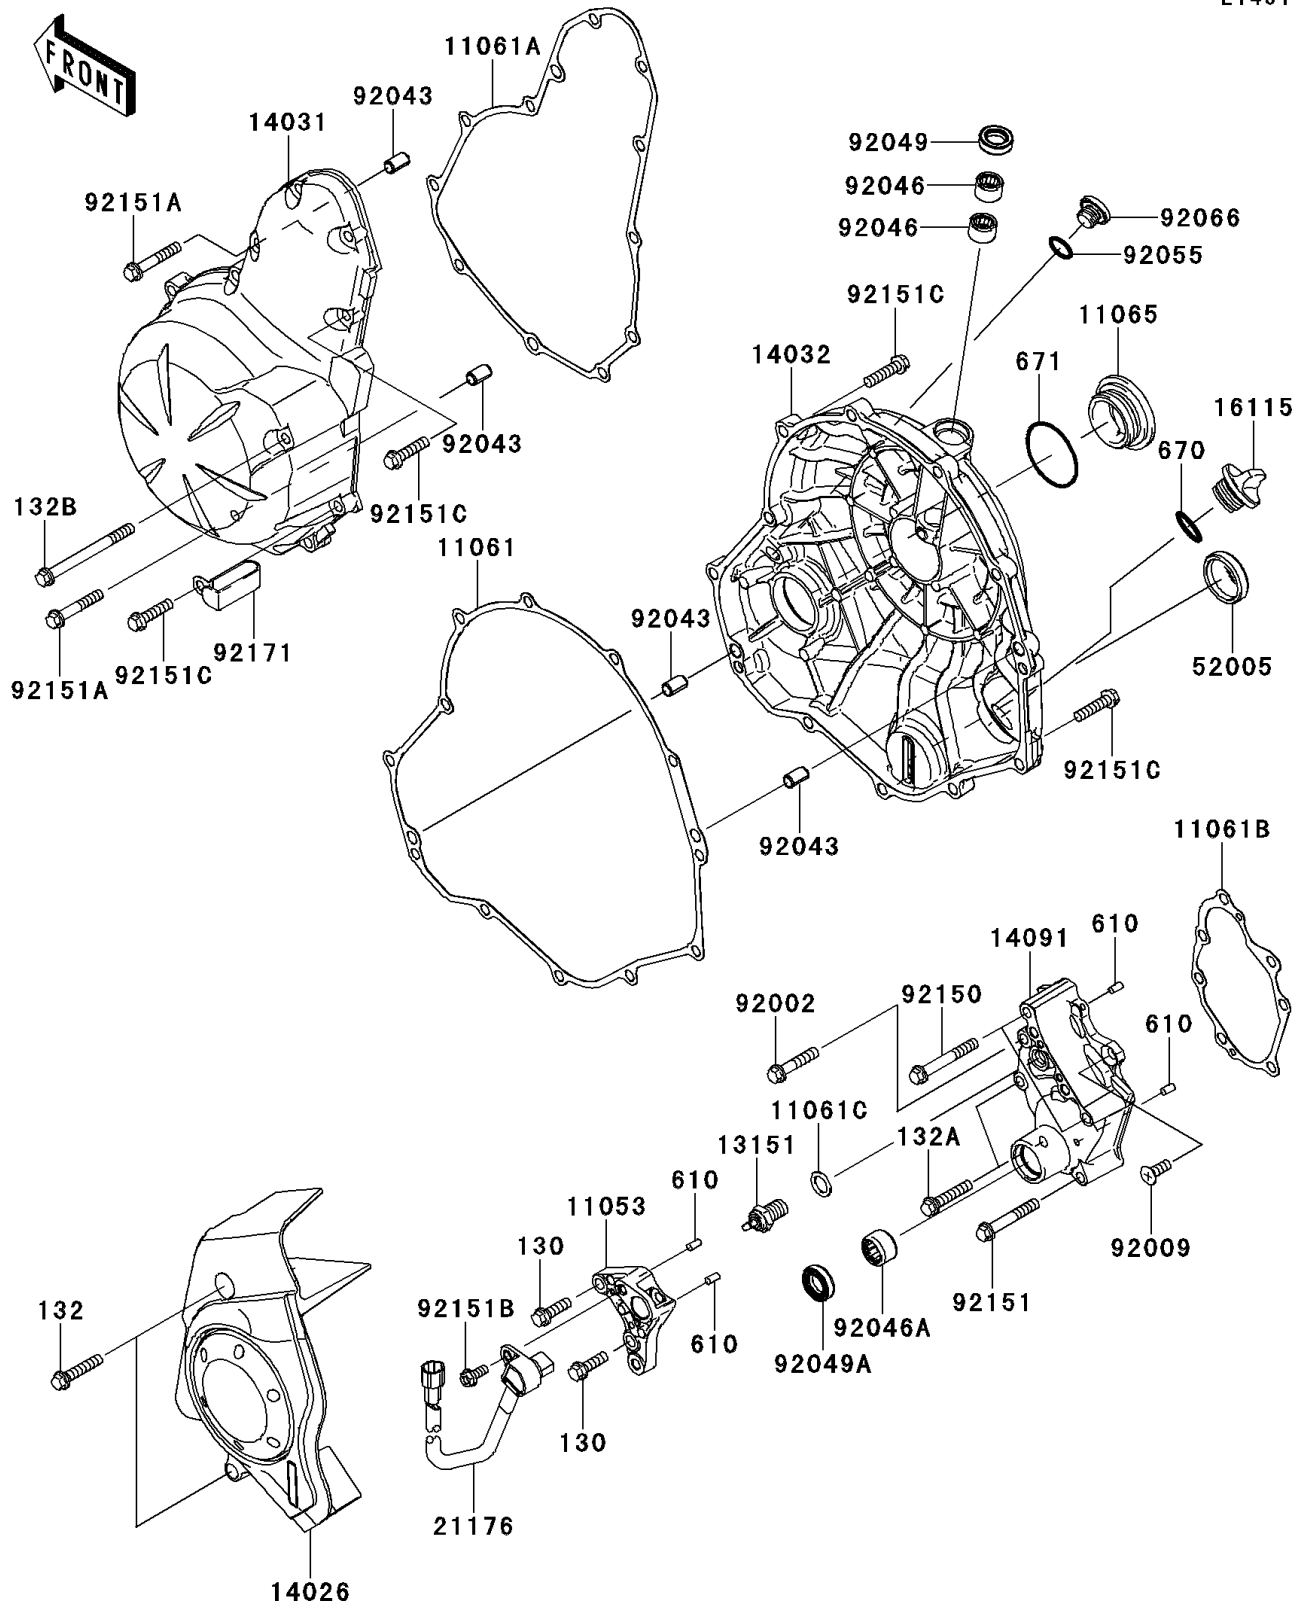

2011 NINJA® 650R PARTS DIAGRAM

Engine Cover(s)

E1431

2011 NINJA® 650R PARTS LIST

Engine Cover(s)

ITEM NAME	PART NUMBER	QUANTITY
BOLT-FLANGED,6X20 (Ref # 130)	130BA0620	1
BOLT-FLANGED-SMALL,6X30 (Ref # 132)	132BB0630	1
BOLT-FLANGED-SMALL,6X30 (Ref # 132A)	132BC0630	1
BOLT-FLANGED-SMALL,6X70 (Ref # 132B)	132BC0670	1
ROLLER,4X8 (Ref # 610)	610A0408	1
O RING,20MM (Ref # 670)	670B2020	1
O RING,40MM (Ref # 671)	671B2540	1
BRACKET (Ref # 11053)	11053-1739	1
GASKET,CLUTCH COVER (Ref # 11061)	11061-0164	1
GASKET,GENERATOR COVER (Ref # 11061A)	11061-0165	1
GASKET,TRANSMISSION COVER (Ref # 11061B)	11061-0166	1
GASKET,10.5X16X1 (Ref # 11061C)	11061-0373	1
CAP (Ref # 11065)	11065-0281	1
SWITCH-COMP,NEUTRAL (Ref # 13151)	13151-1102	1
COVER-CHAIN (Ref # 14026)	14026-0071	1
COVER-GENERATOR (Ref # 14031)	14031-0096	1
COVER-CLUTCH (Ref # 14032)	14032-0115	1
COVER,TRANSMISSION (Ref # 14091)	14091-1673	1
CAP-OIL FILLER (Ref # 16115)	16115-1053	1
SENSOR,SPEED (Ref # 21176)	21176-0065	1
GAUGE,OIL LEVEL (Ref # 52005)	52005-0071	1
BOLT,6X30 (Ref # 92002)	92002-1534	1
SCREW,6X16 (Ref # 92009)	92009-1360	1
PIN,6.2X8X14 (Ref # 92043)	92043-1263	1
BEARING-NEEDLE,HK1210 (Ref # 92046)	92046-1010	1
BEARING-NEEDLE,HK1312 (Ref # 92046A)	92046-1148	1
SEAL-OIL,CLUTCH RELEASE (Ref # 92049)	92049-1475	1
SEAL-OIL,TC13225.5 (Ref # 92049A)	92049-1519	1
RING-O,13.0X1.9 (Ref # 92055)	92055-1011	1

2011 NINJA® 650R PARTS LIST

Engine Cover(s)

ITEM NAME	PART NUMBER	QUANTITY
PLUG,12X9.1 (Ref # 92066)	92066-0131	1
BOLT,6X45 (Ref # 92150)	92150-1884	1
BOLT,6X40 (Ref # 92151)	92151-1131	1
BOLT,6X35 (Ref # 92151A)	92151-1135	1
BOLT,FLANGED,5X12 (Ref # 92151B)	92151-1305	1
BOLT,FLANGED-SMALL,6X25 (Ref # 92151C)	92151-1930	1
CLAMP (Ref # 92171)	92171-1873	1