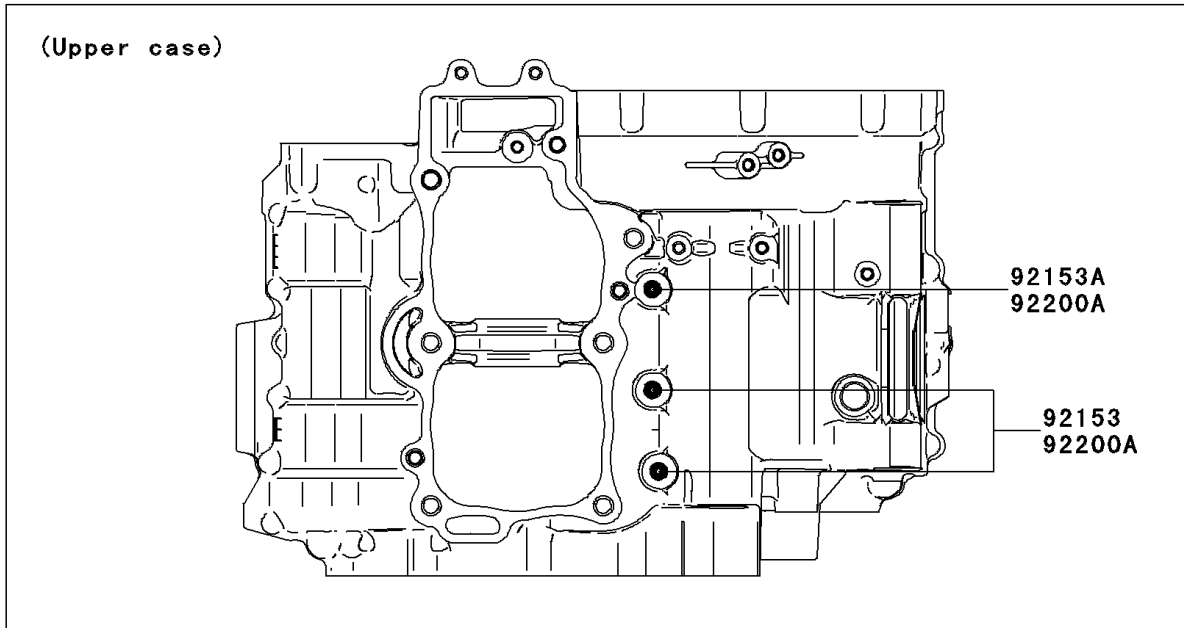

2011 NINJA® 650R PARTS DIAGRAM

Crankcase Bolt Pattern

E1412

2011 NINJA® 650R PARTS LIST

Crankcase Bolt Pattern

ITEM NAME	PART NUMBER	QUANTITY
BOLT,6X38 (Ref # 92150)	92150-1301	1
BOLT,8X60 (Ref # 92151)	92151-1461	1
BOLT,8X73 (Ref # 92151A)	92151-1462	1
BOLT,8X50 (Ref # 92151B)	92151-1463	1
BOLT,6X32 (Ref # 92151C)	92151-1464	1
BOLT,6X45 (Ref # 92151D)	92151-1465	1
BOLT,FLANGED,8X110 (Ref # 92153)	92153-0959	1
BOLT,FLANGED,8X120 (Ref # 92153A)	92153-0960	1
BOLT,FLANGED,9X113 (Ref # 92153B)	92153-1449	1
BOLT,FLANGED,9X83 (Ref # 92153C)	92153-1450	1
WASHER,9.2X19X2.3 (Ref # 92200)	92200-0115	1
WASHER,8.5X16X1.2 (Ref # 92200A)	92200-1063	1