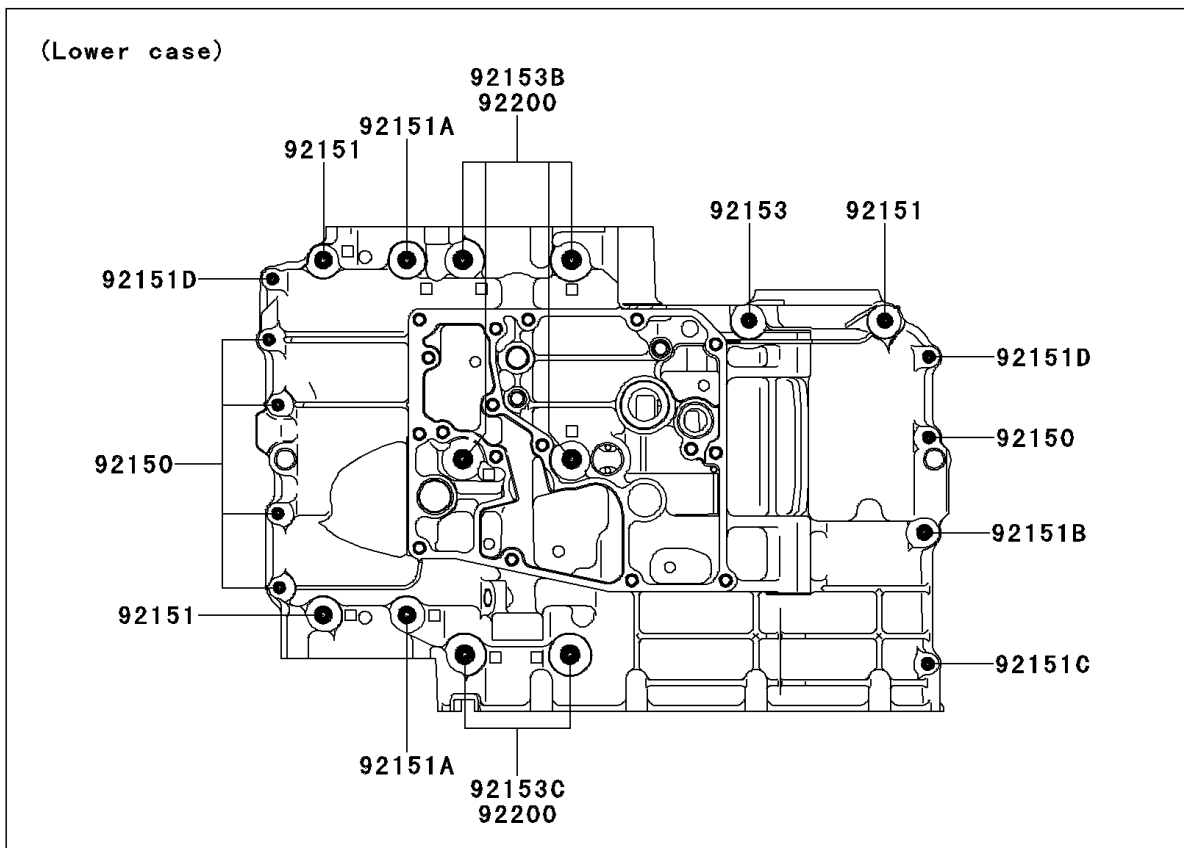

2011 NINJA® 650R PARTS DIAGRAM

Crankcase Bolt Pattern

E1412

2011 NINJA® 650R PARTS LIST

Crankcase Bolt Pattern

ITEM NAME	PART NUMBER	QUANTITY
BOLT,6X38 (Ref # 92150)	92150-1301	1
BOLT,8X60 (Ref # 92151)	92151-1461	1
BOLT,8X73 (Ref # 92151A)	92151-1462	1
BOLT,8X50 (Ref # 92151B)	92151-1463	1
BOLT,6X32 (Ref # 92151C)	92151-1464	1
BOLT,6X45 (Ref # 92151D)	92151-1465	1
BOLT,FLANGED,8X110 (Ref # 92153)	92153-0959	1
BOLT,FLANGED,8X120 (Ref # 92153A)	92153-0960	1
BOLT,FLANGED,9X113 (Ref # 92153B)	92153-1449	1
BOLT,FLANGED,9X83 (Ref # 92153C)	92153-1450	1
WASHER,9.2X19X2.3 (Ref # 92200)	92200-0115	1
WASHER,8.5X16X1.2 (Ref # 92200A)	92200-1063	1